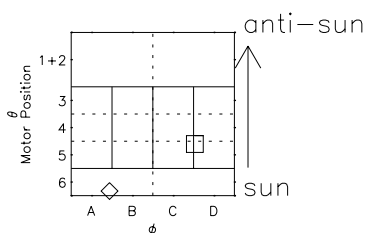

Galileo EPD Real Time Azimuth Anisotropies 98224

Software Version: RTAZIM_FLUX V 1.20
 Data Production: 06-03-00
 Plot Production: Sun Sep 16 10:40:06 2001
 Color File: wondr3
 Geofactor File: 1.1

- ◇ = Jupiter look direction
- = Corotation look direction