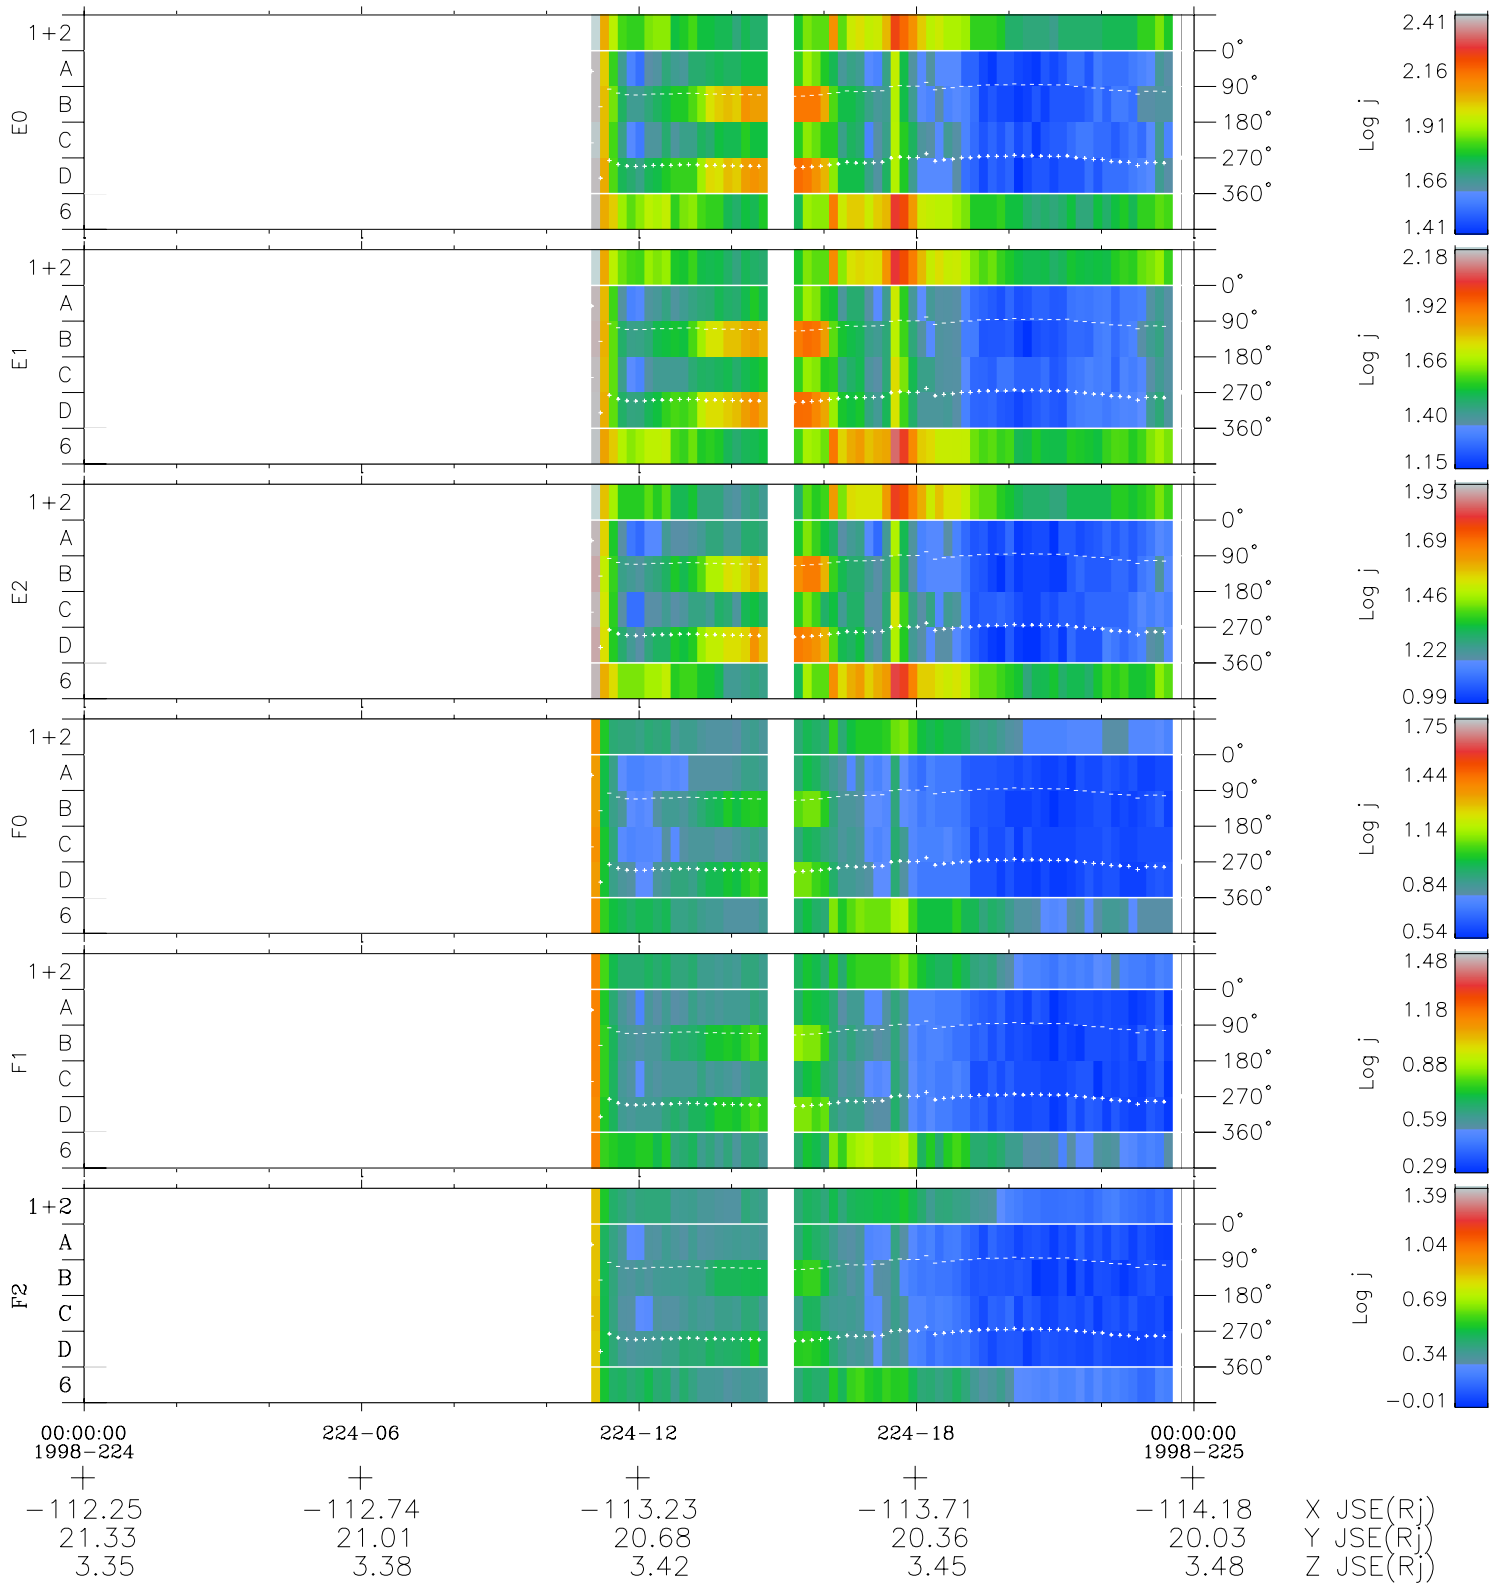

Galileo EPD Real Time Azimuth Anisotropies 98224

Software Version: RTAZIM_FLUX V 1.20
 Data Production: 06-03-00
 Plot Production: Sun Sep 16 10:40:06 2001
 Color File: wondr3
 Geofactor File: 1.1

- ◇ = Jupiter look direction
- = Corotation look direction