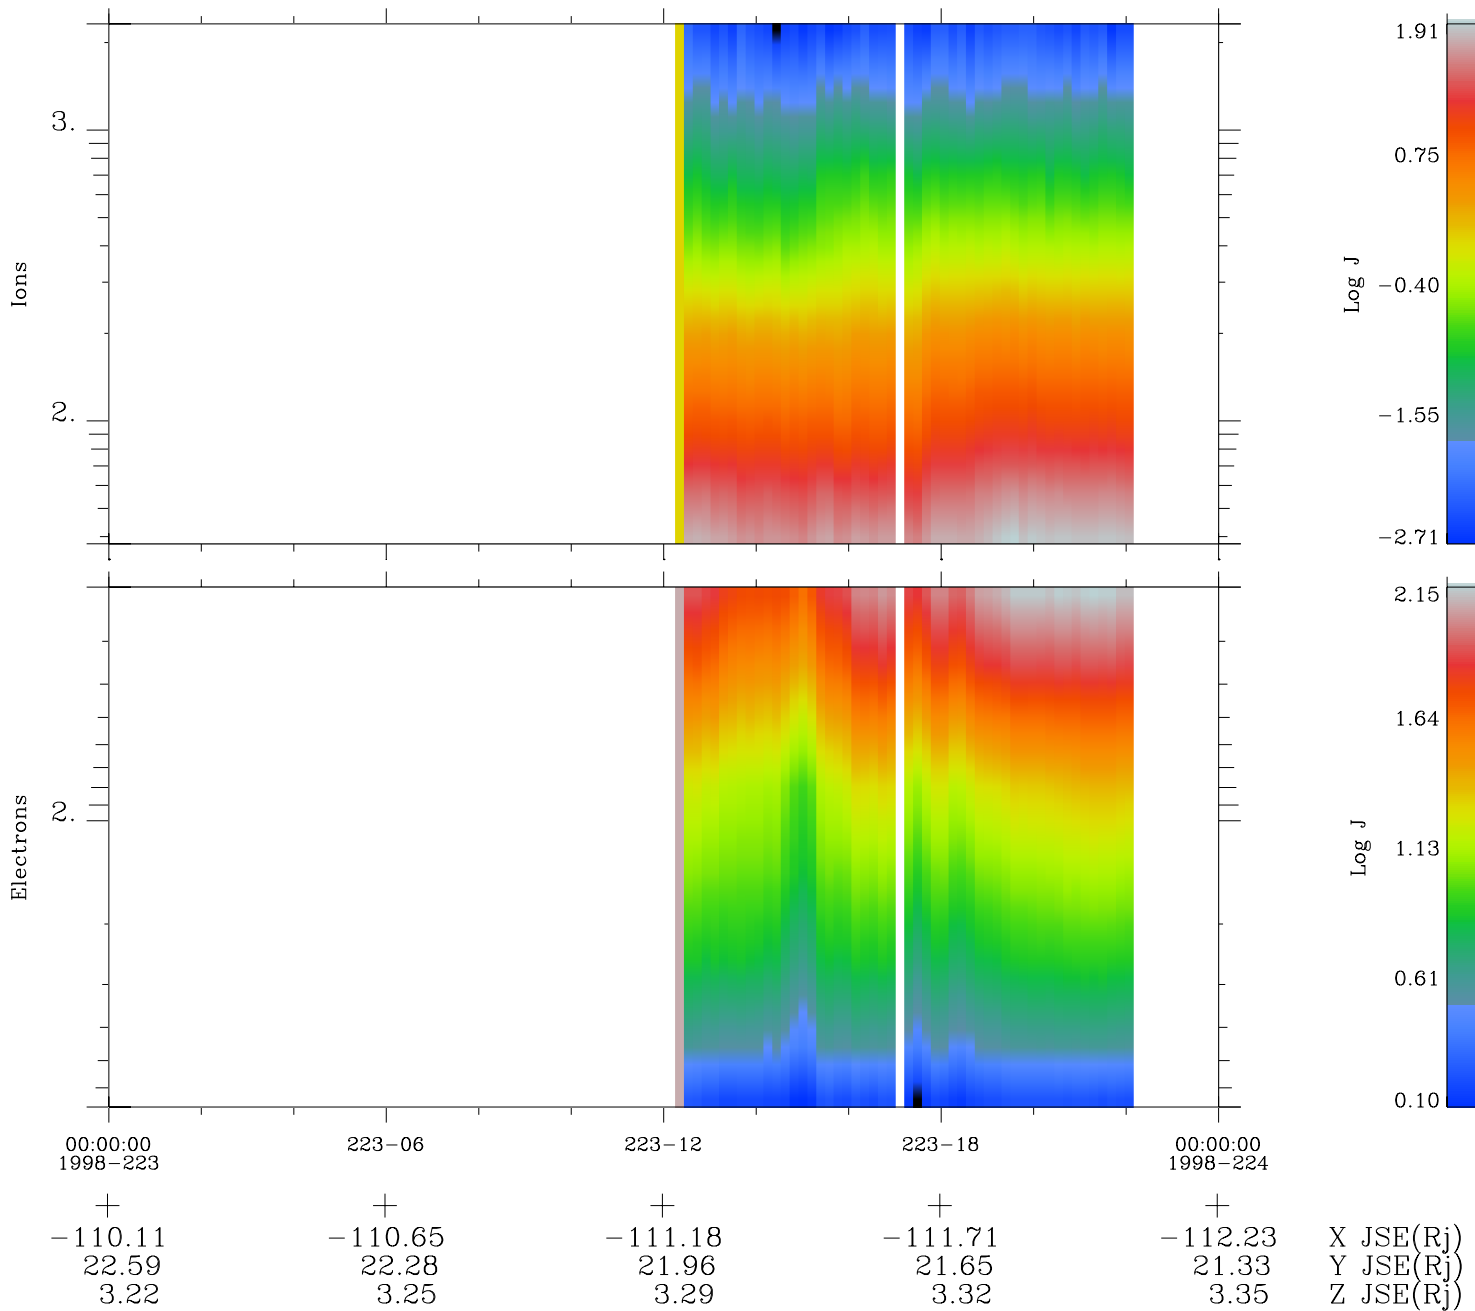

# Galileo EPD Real Time Omni Spectrum 98223

Software Version: RTSPEC\_OMNI V 1.20  
 Data Production: 06-03-00  
 Plot Production: Sun Sep 16 10:32:12 2001  
 Color File: wondr3  
 Geofactor File: 1.1

- ◇ = Jupiter look direction
- = Corotation look direction