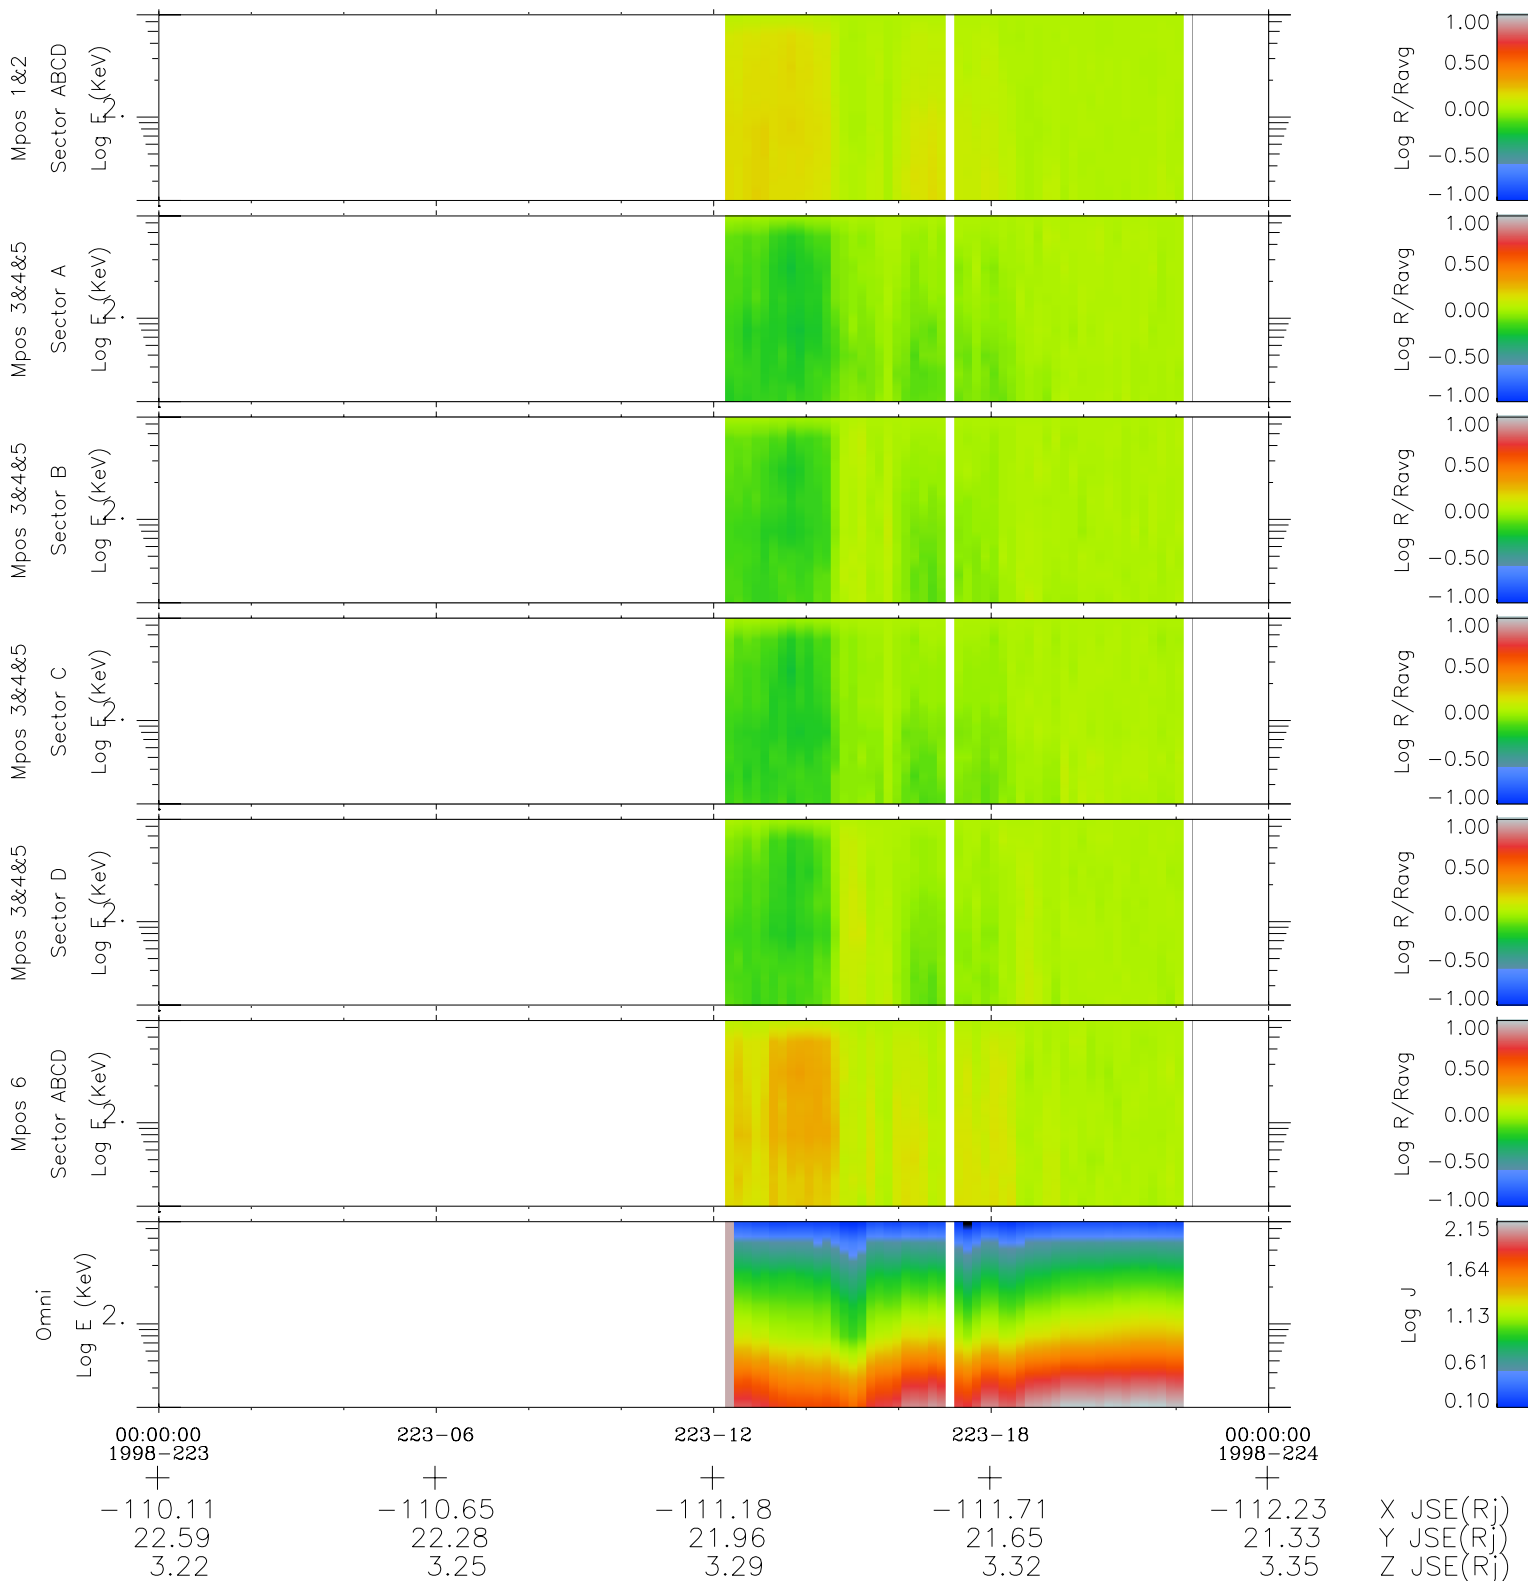

# Galileo EPD Real Time R6 Electrons Spectra 98223

Software Version: RTSPEC\_R6 V 1.20  
 Data Production: 06-03-00  
 Plot Production: Sun Sep 16 10:32:09 2001  
 Color File: wondr3  
 Geofactor File: 1.1

- ◇ = Jupiter look direction
- = Corotation look direction