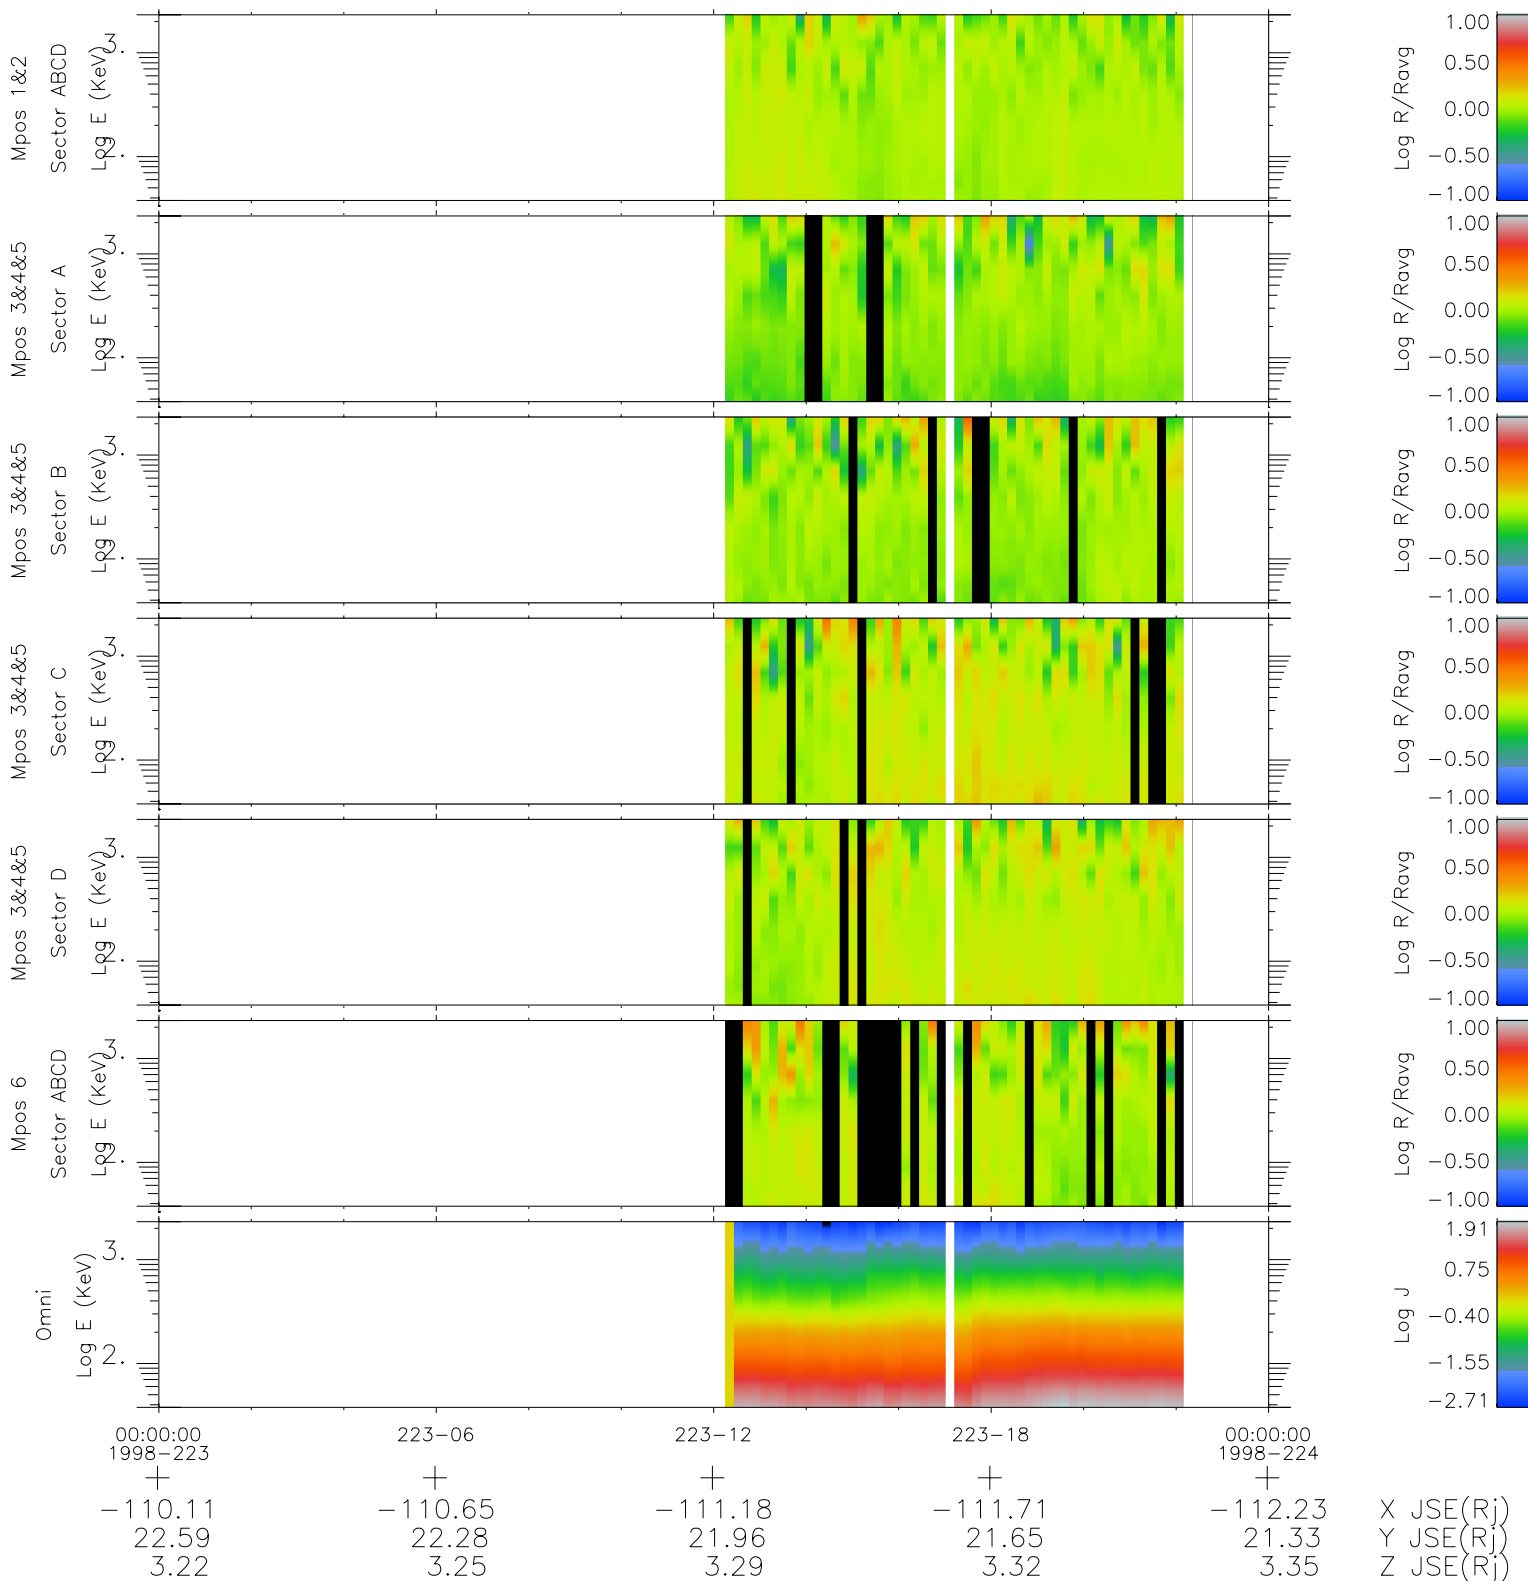

Galileo EPD Real Time R6 Ions Spectra 98223

Software Version: RTSPEC_R6 V 1.20
 Data Production: 06-03-00
 Plot Production: Sun Sep 16 10:32:04 2001
 Color File: wondr3
 Geofactor File: 1.1

- ◇ = Jupiter look direction
- = Corotation look direction