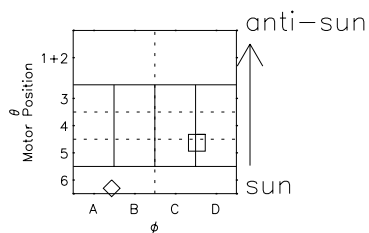

Galileo EPD Real Time R6 Ions Spectra 98223

Software Version: RTSPEC_R6 V 1.20
 Data Production: 06-03-00
 Plot Production: Sun Sep 16 10:32:04 2001
 Color File: wondr3
 Geofactor File: 1.1

- ◇ = Jupiter look direction
- = Corotation look direction