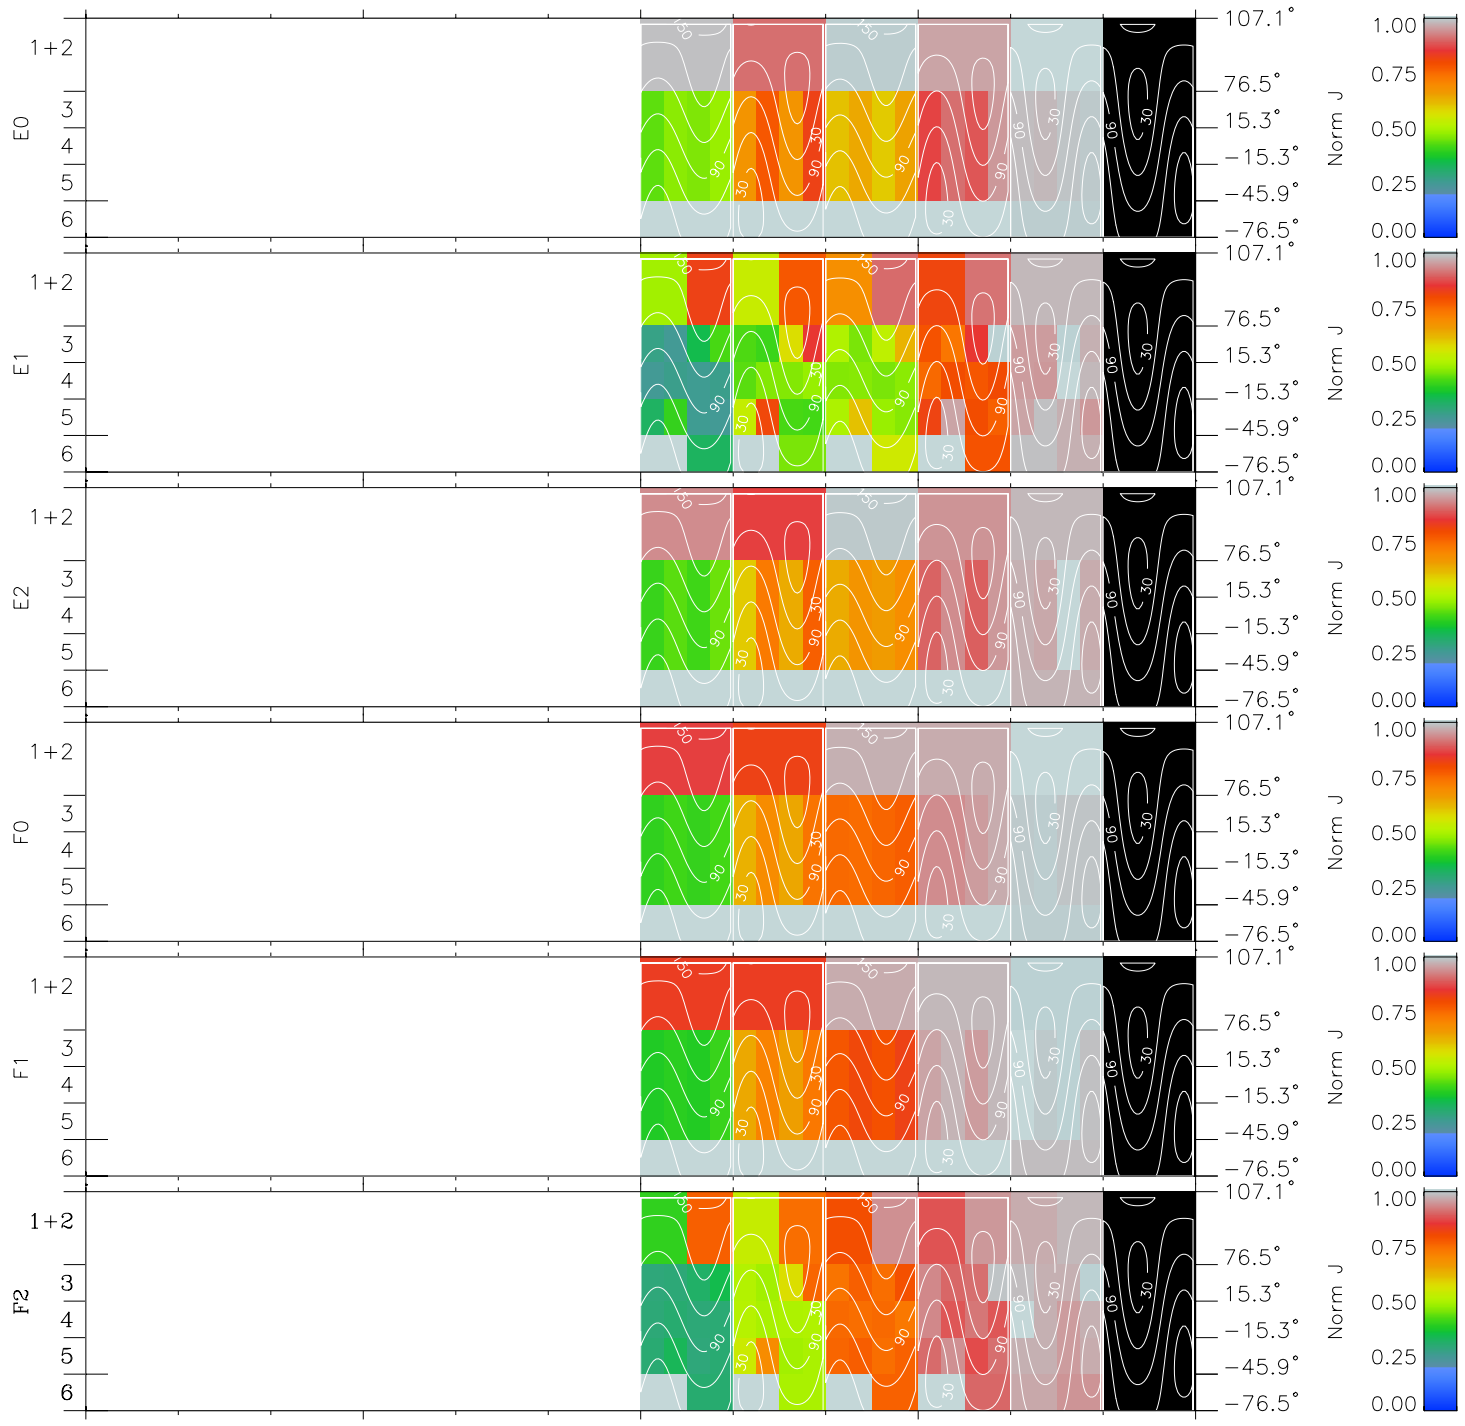

Galileo EPD Real Time All-Sky Anisotropies 98223

Software Version: RTSKY_NORM V 1.20
Data Production: 06-03-00
Plot Production: Sun Sep 16 10:32:37 2001
Color File: wondr3
Geofactor File: 1.1

00:00:00 1998-223	223-06	223-12	223-18	00:00:00 1998-224	
+	+	+	+	+	X JSE(R _j)
-110.11	-110.65	-111.18	-111.71	-112.23	Y JSE(R _j)
22.59	22.28	21.96	21.65	21.33	Z JSE(R _j)
3.22	3.25	3.29	3.32	3.35	

- ◇ = Jupiter look direction
- = Corotation look direction