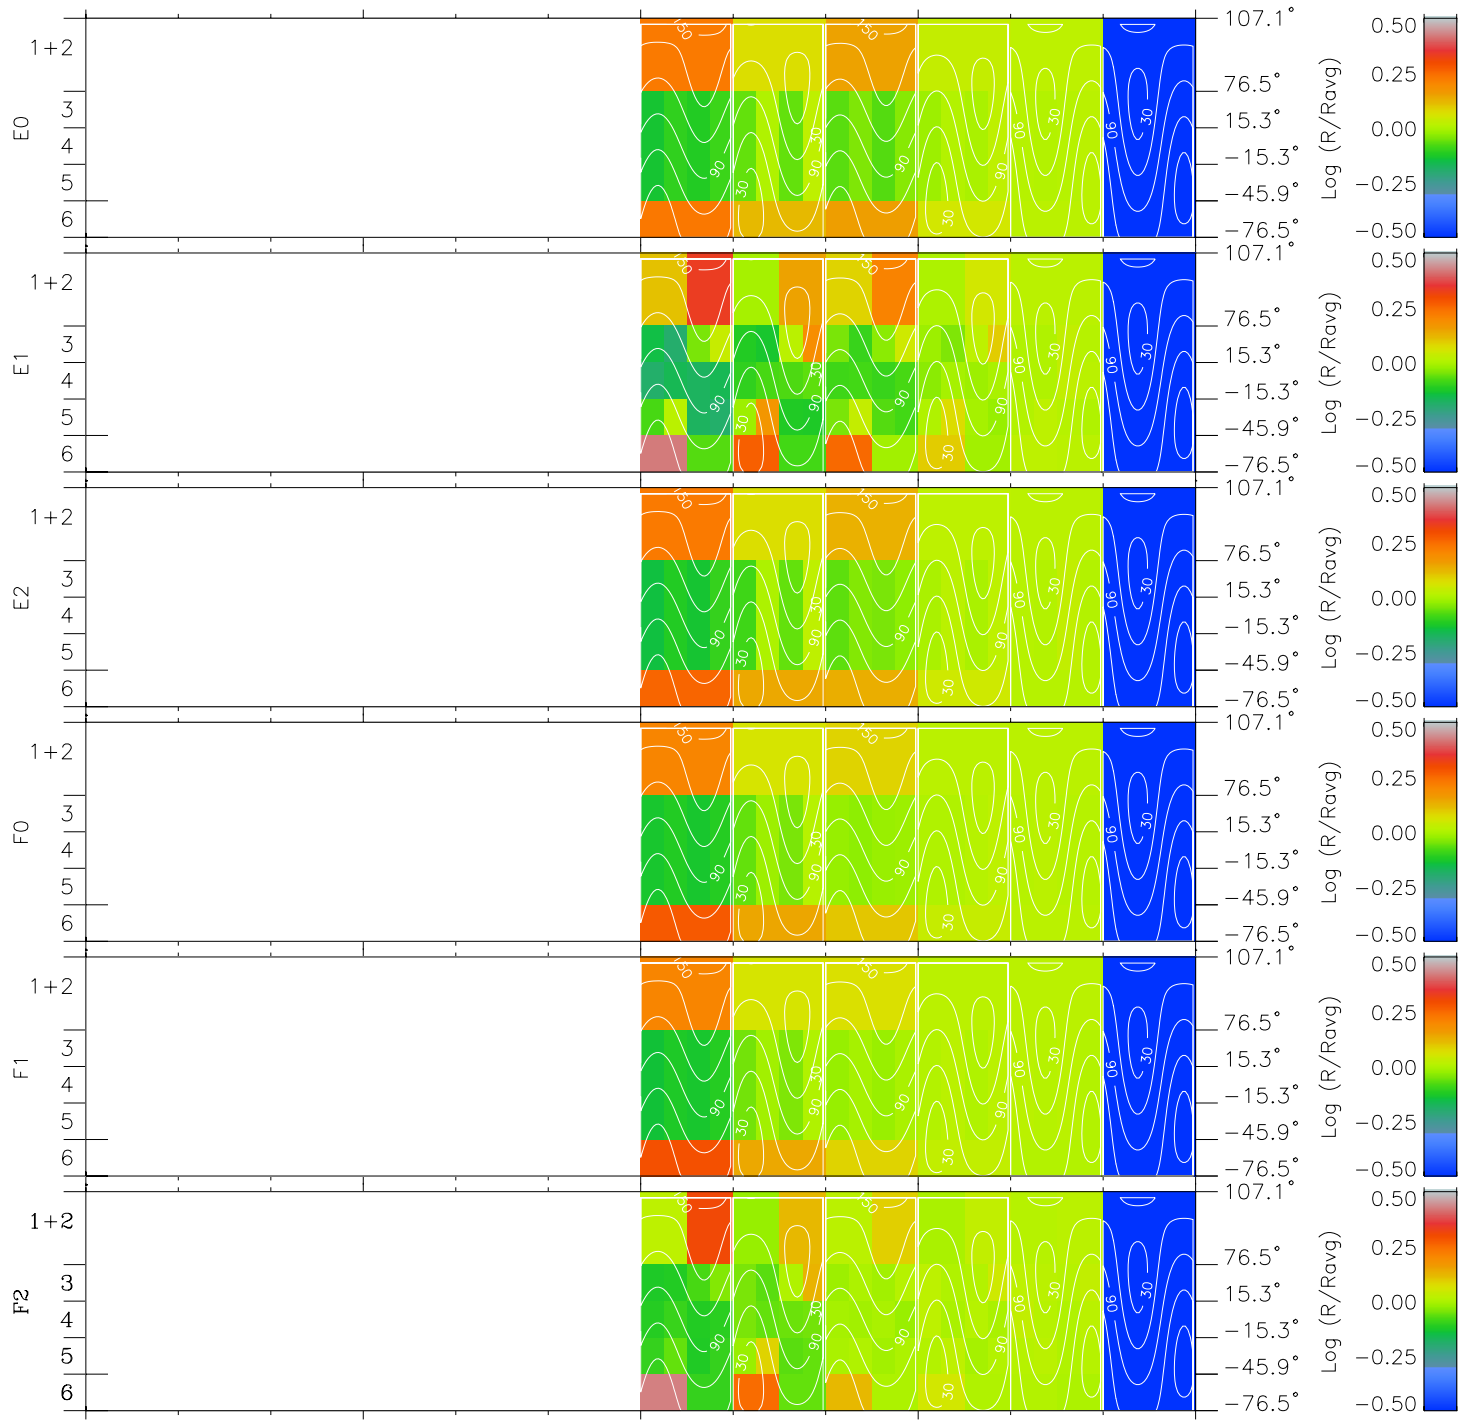

# Galileo EPD Real Time All-Sky Anisotropies 98223

Software Version: RTSKY\_MEAN V 1.20  
Data Production: 06-03-00  
Plot Production: Sun Sep 16 10:32:21 2001  
Color File: wondr3  
Geofactor File: 1.1

00:00:00 1998-223	223-06	223-12	223-18	00:00:00 1998-224	
+	+	+	+	+	X JSE(R <sub>j</sub> )
-110.11	-110.65	-111.18	-111.71	-112.23	Y JSE(R <sub>j</sub> )
22.59	22.28	21.96	21.65	21.33	Z JSE(R <sub>j</sub> )
3.22	3.25	3.29	3.32	3.35	

- ◇ = Jupiter look direction
- = Corotation look direction