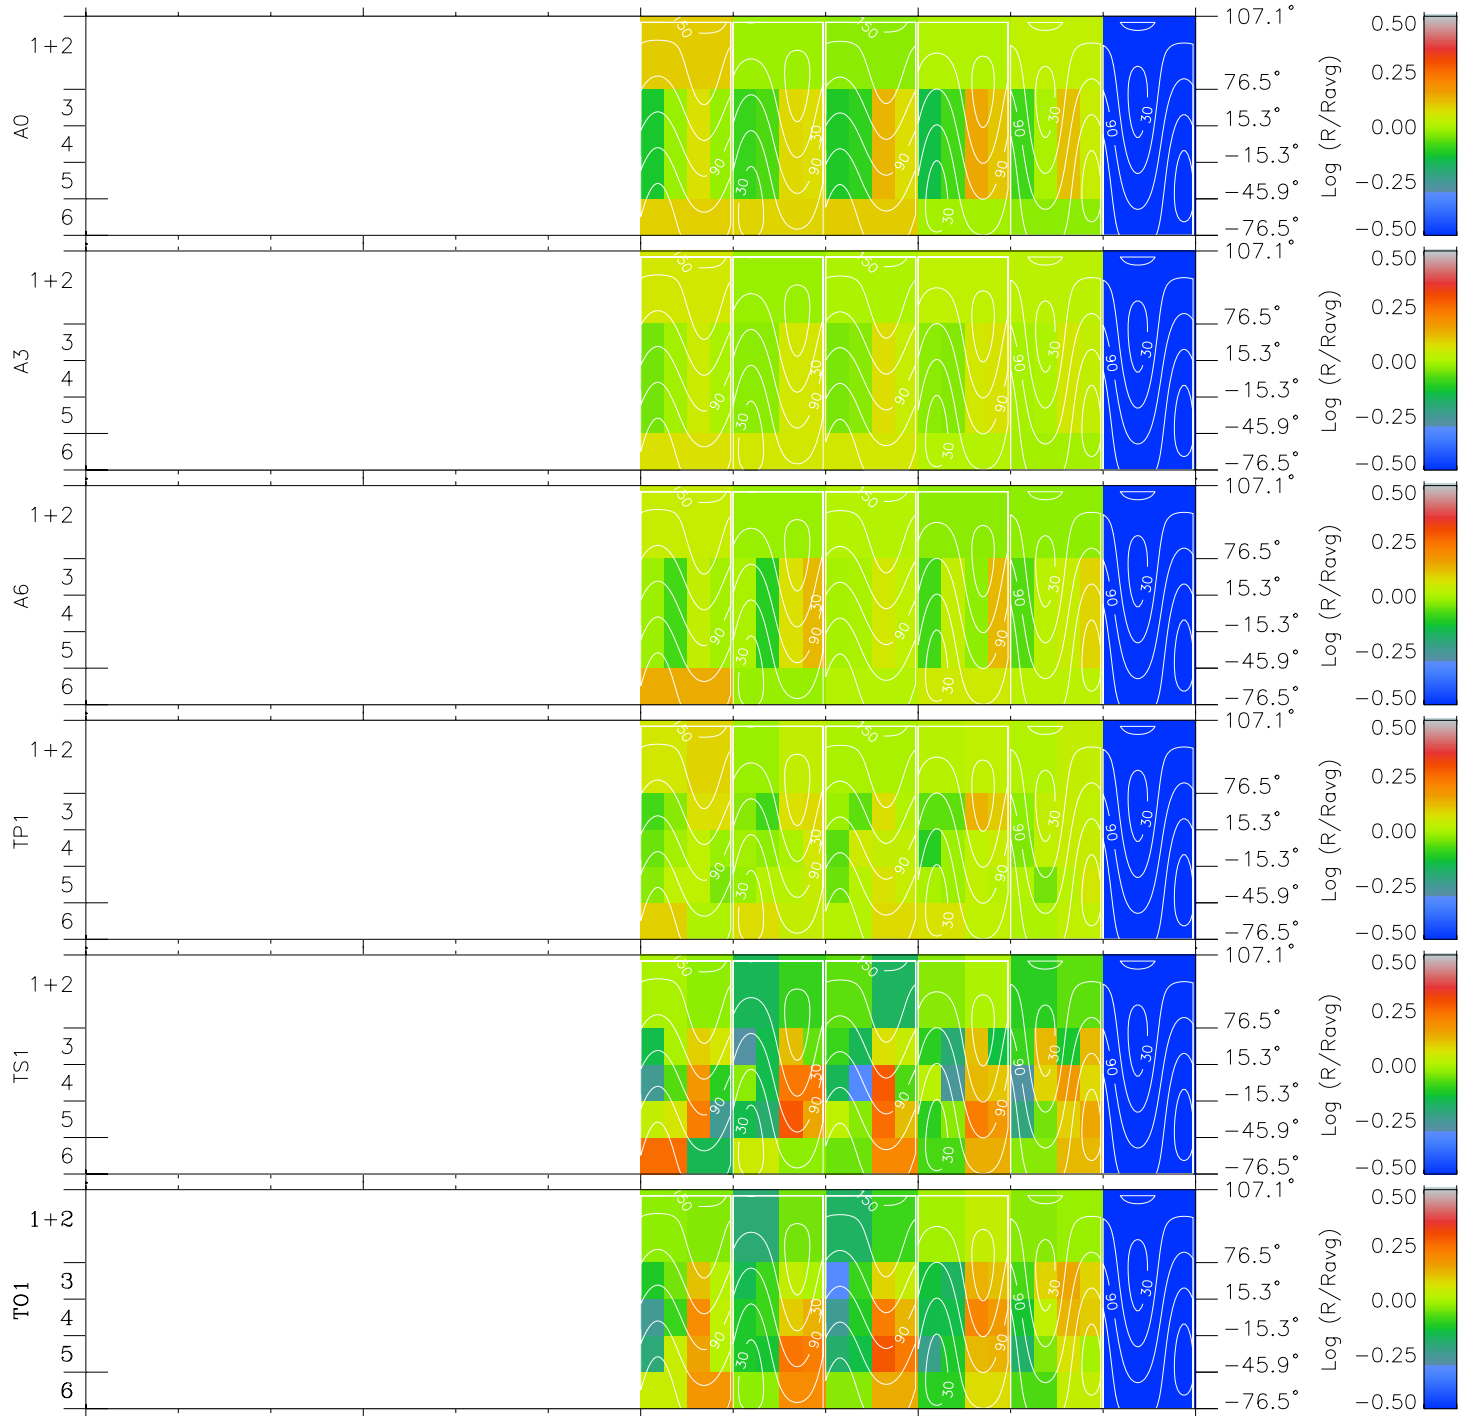

Galileo EPD Real Time All-Sky Anisotropies 98223

Software Version: RTSKY_MEAN V 1.20
 Data Production: 06-03-00
 Plot Production: Sun Sep 16 10:32:17 2001
 Color File: wondr3
 Geofactor File: 1.1

00:00:00 1998-223	223-06	223-12	223-18	00:00:00 1998-224	X JSE(R _j)
+ -110.11 22.59 3.22	+ -110.65 22.28 3.25	+ -111.18 21.96 3.29	+ -111.71 21.65 3.32	+ -112.23 21.33 3.35	Y JSE(R _j) Z JSE(R _j)

- ◇ = Jupiter look direction
- = Corotation look direction