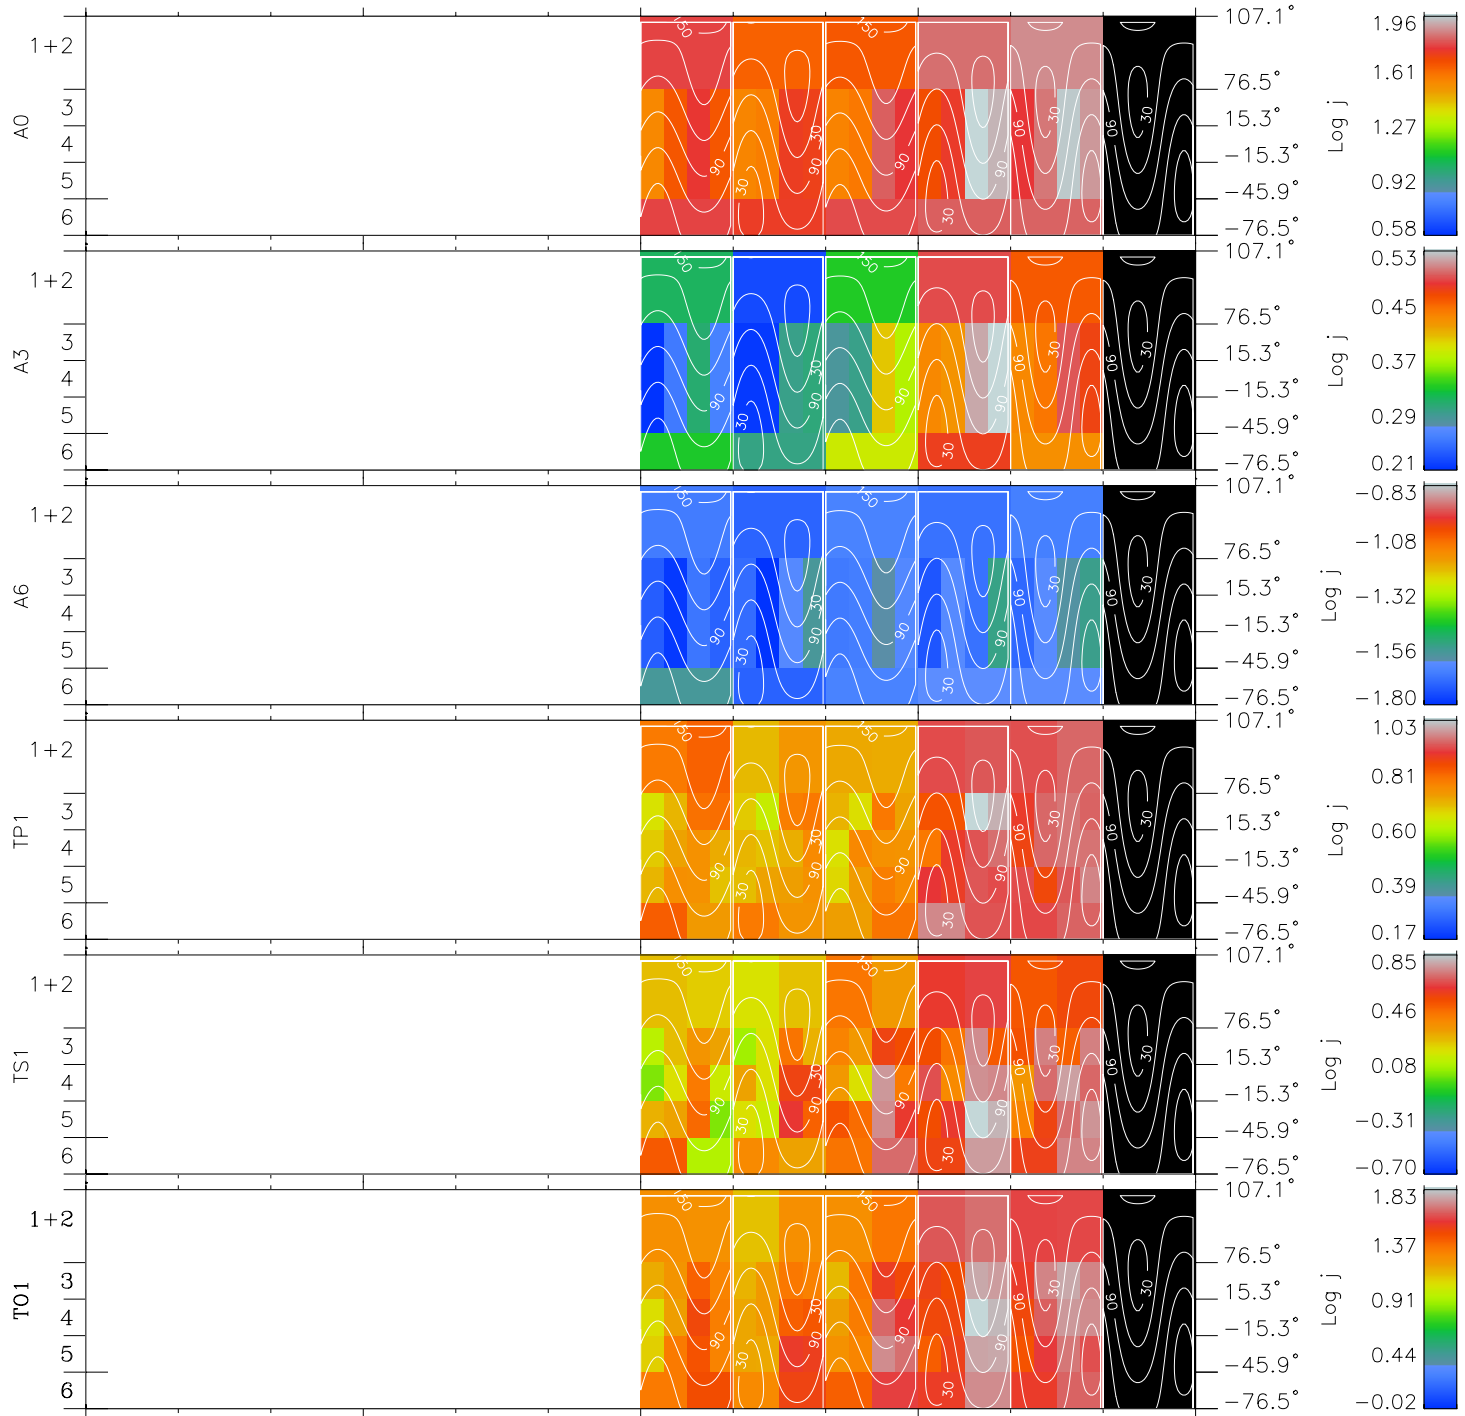

# Galileo EPD Real Time All-Sky Anisotropies 98223

Software Version: RTSKY\_FLUX V 1.20  
Data Production: 06-03-00  
Plot Production: Sun Sep 16 10:32:25 2001  
Color File: wondr3  
Geofactor File: 1.1

00:00:00 1998-223	223-06	223-12	223-18	00:00:00 1998-224	
+	+	+	+	+	
-110.11	-110.65	-111.18	-111.71	-112.23	X JSE(R <sub>j</sub> )
22.59	22.28	21.96	21.65	21.33	Y JSE(R <sub>j</sub> )
3.22	3.25	3.29	3.32	3.35	Z JSE(R <sub>j</sub> )

- ◇ = Jupiter look direction
- = Corotation look direction