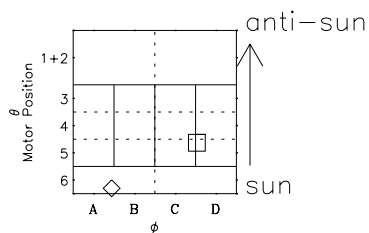

Galileo EPD Real-Time Omni 98223

Software Version: RTLINE_OMNI V 1.20
Data Production: 06-03-00
Plot Production: Sun Sep 16 10:33:20 2001

◇ = Jupiter look direction
□ = Corotation look direction