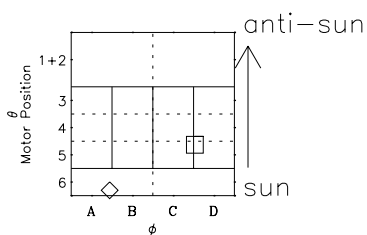

Galileo EPD Real-Time Six-Sector 98223

Software Version: RTLINE_R6 V 1.20
Data Production: 06-03-00
Plot Production: Sun Sep 16 10:33:26 2001

◇ = Jupiter look direction
□ = Corotation look direction