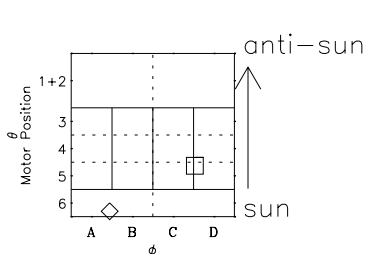

Galileo EPD Real-Time Six-Sector 98223

Software Version: RTLINE_R6 V 1.20
Data Production: 06-03-00
Plot Production: Sun Sep 16 10:33:26 2001

◇ = Jupiter look direction
□ = Corotation look direction