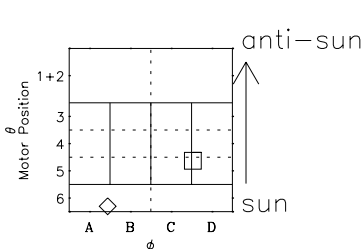

# Galileo EPD Real-Time Six-Sector 98223

Software Version: RTLINE\_R6 V 1.20  
Data Production: 06-03-00  
Plot Production: Sun Sep 16 10:33:25 2001

◇ = Jupiter look direction  
□ = Corotation look direction