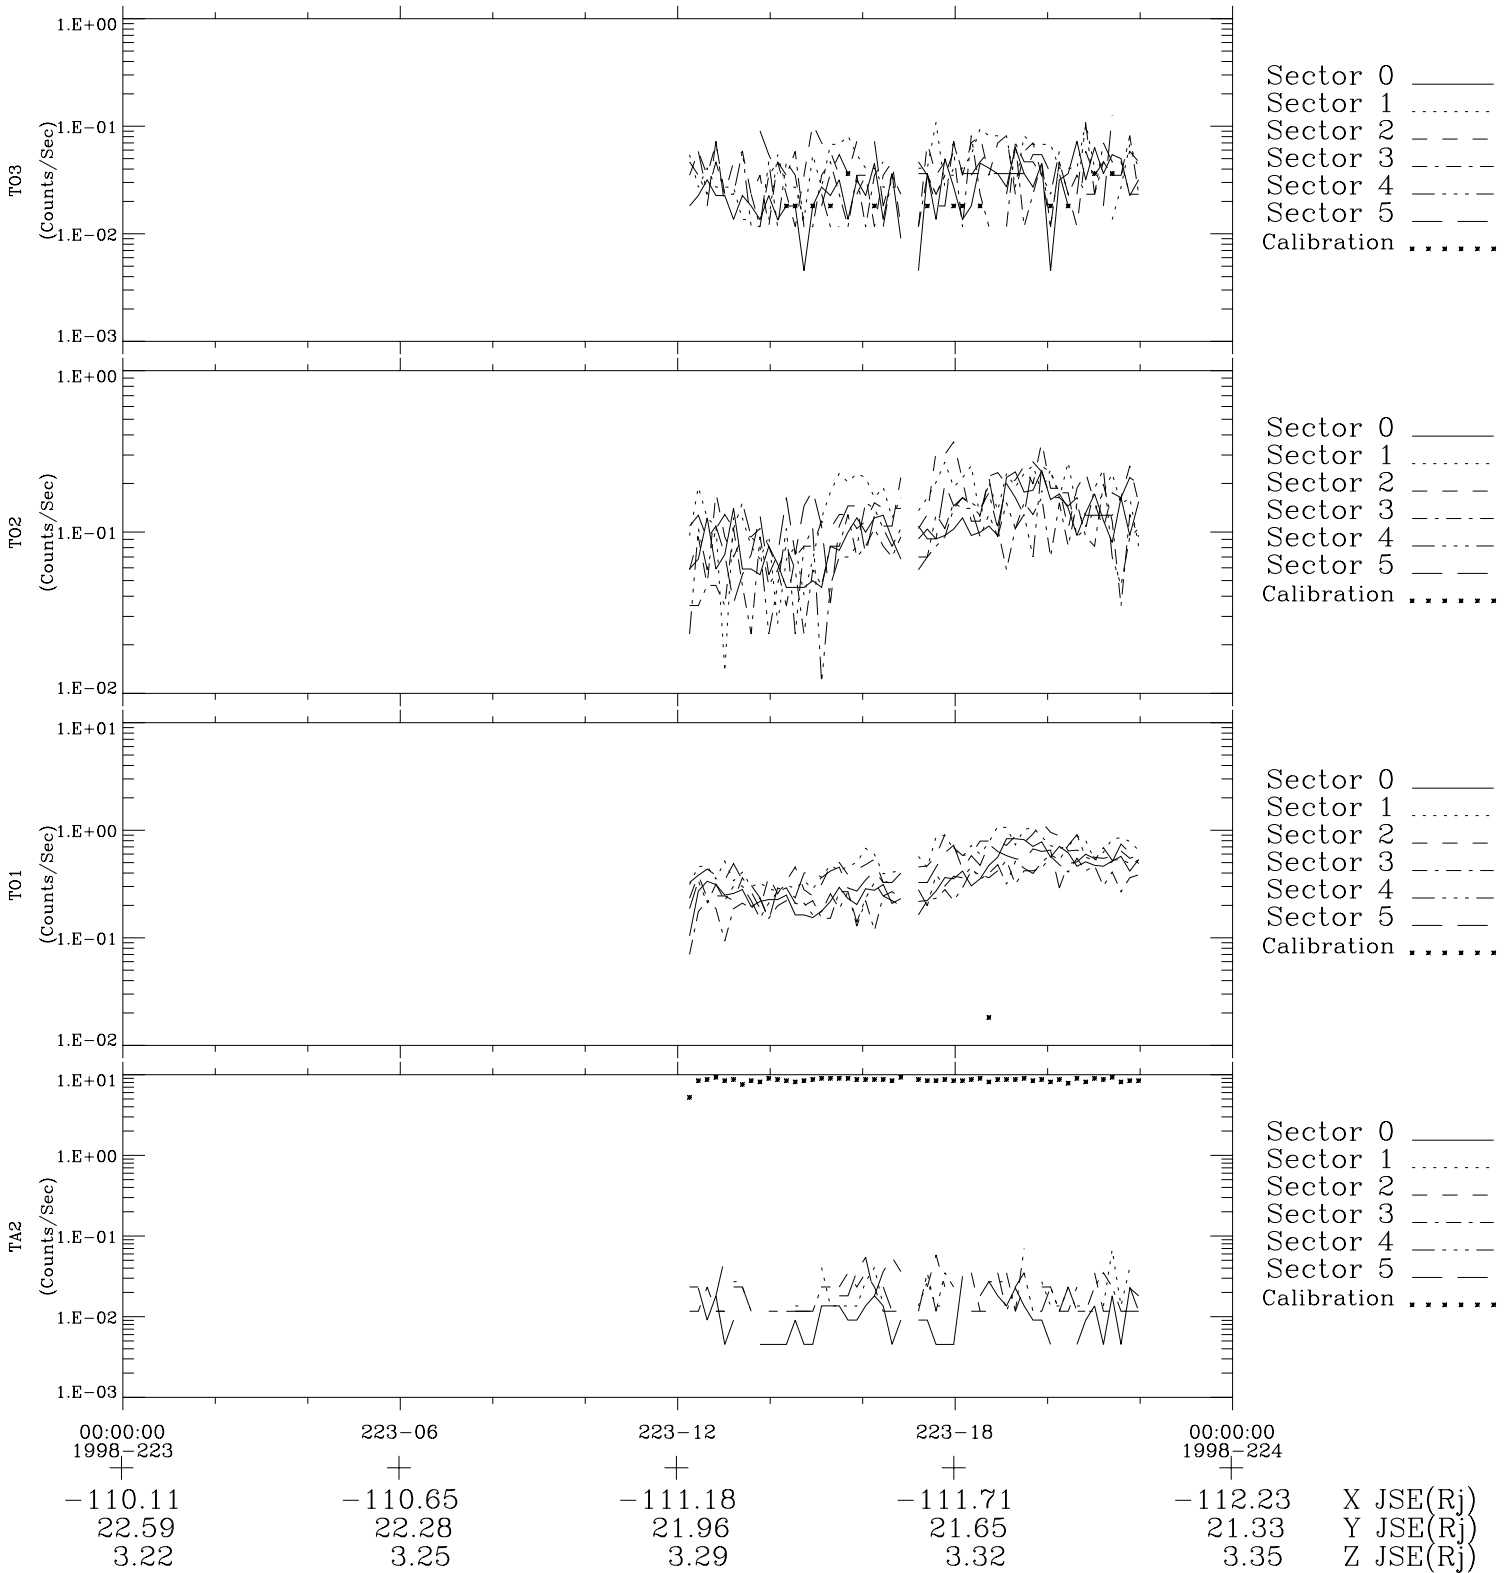

# Galileo EPD Real-Time Six-Sector 98223

Software Version: RTLINE\_R6 V 1.20  
Data Production: 06-03-00  
Plot Production: Sun Sep 16 10:33:25 2001

◇ = Jupiter look direction  
□ = Corotation look direction