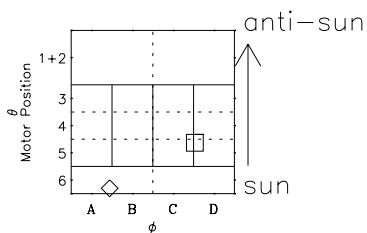

# Galileo EPD Real-Time Six-Sector 98223

Software Version: RTLINE\_R6 V 1.20  
Data Production: 06-03-00  
Plot Production: Sun Sep 16 10:33:24 2001

◇ = Jupiter look direction  
□ = Corotation look direction