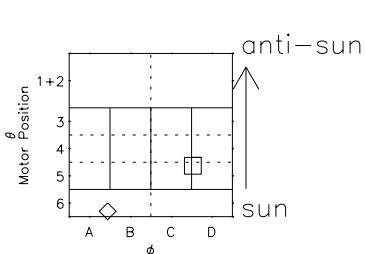

Galileo EPD Real Elevation Anisotropies 98223

Software Version: RTELEV_NORM V 1.20
 Data Production: 06-03-00
 Plot Production: Sun Sep 16 10:32:57 2001
 Color File: wondr3
 Geofactor File: 1.1

- ◇ = Jupiter look direction
- = Corotation look direction