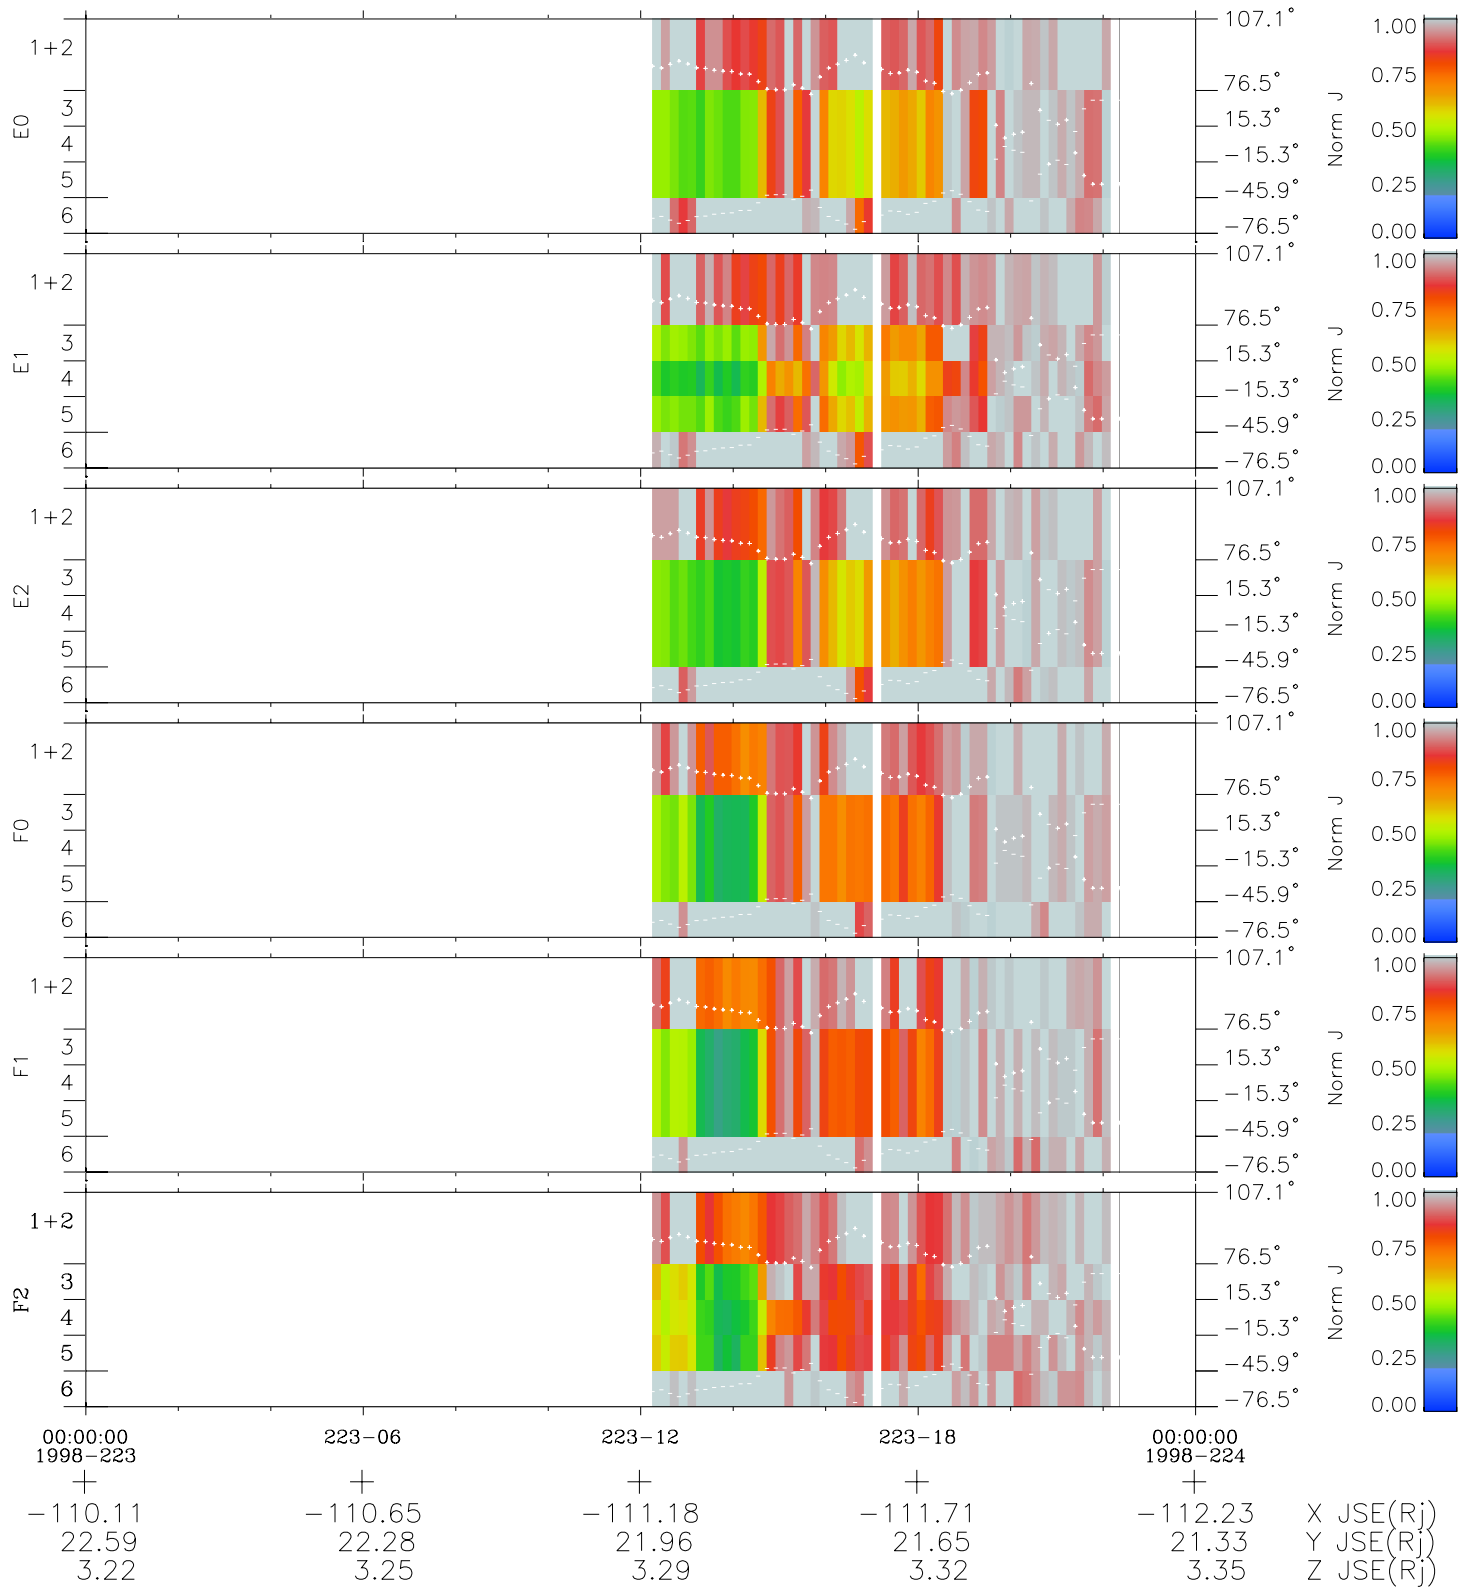

Galileo EPD Real Elevation Anisotropies 98223

Software Version: RTELEV_NORM V 1.20
 Data Production: 06-03-00
 Plot Production: Sun Sep 16 10:32:57 2001
 Color File: wondr3
 Geofactor File: 1.1

- ◇ = Jupiter look direction
- = Corotation look direction