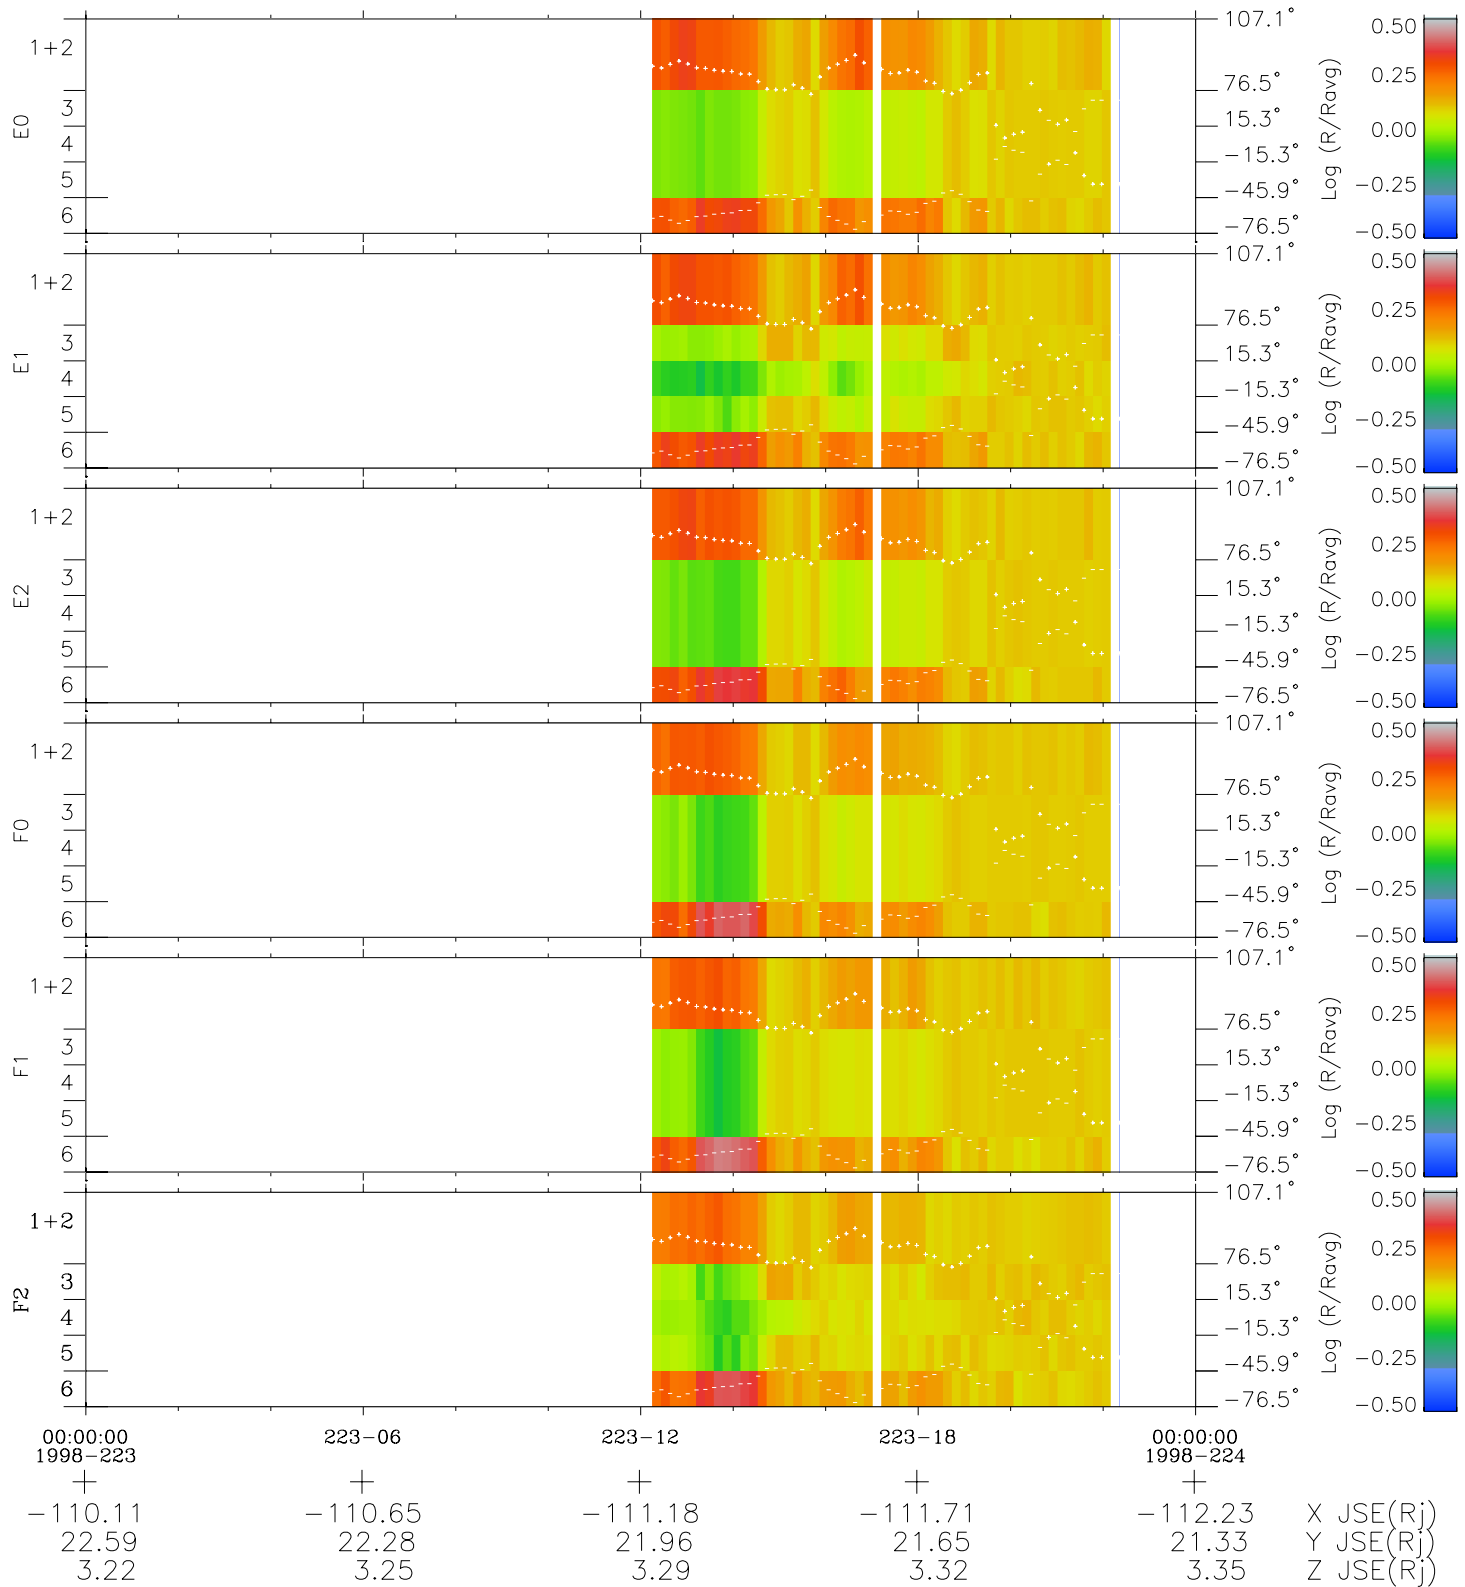

Galileo EPD Real Elevation Anisotropies 98223

Software Version: RTELEV_MEAN V 1.20
 Data Production: 06-03-00
 Plot Production: Sun Sep 16 10:32:44 2001
 Color File: wondr3
 Geofactor File: 1.1

- ◇ = Jupiter look direction
- = Corotation look direction