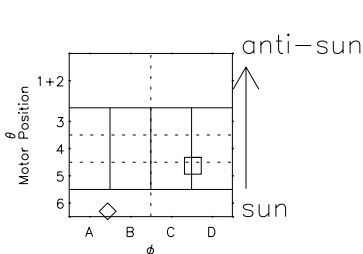

Galileo EPD Real Elevation Anisotropies 98223

Software Version: RTELEV_MEAN V 1.20
 Data Production: 06-03-00
 Plot Production: Sun Sep 16 10:32:44 2001
 Color File: wondr3
 Geofactor File: 1.1

- ◇ = Jupiter look direction
- = Corotation look direction