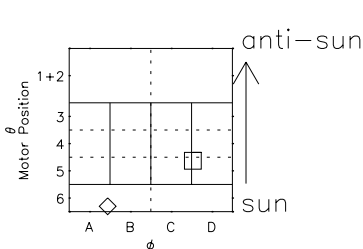

# Galileo EPD Real Elevation Anisotropies 98223

Software Version: RTELEV\_FLUX V 1.20  
Data Production: 06-03-00  
Plot Production: Sun Sep 16 10:32:51 2001  
Color File: wondr3  
Geofactor File: 1.1

- ◇ = Jupiter look direction
- = Corotation look direction