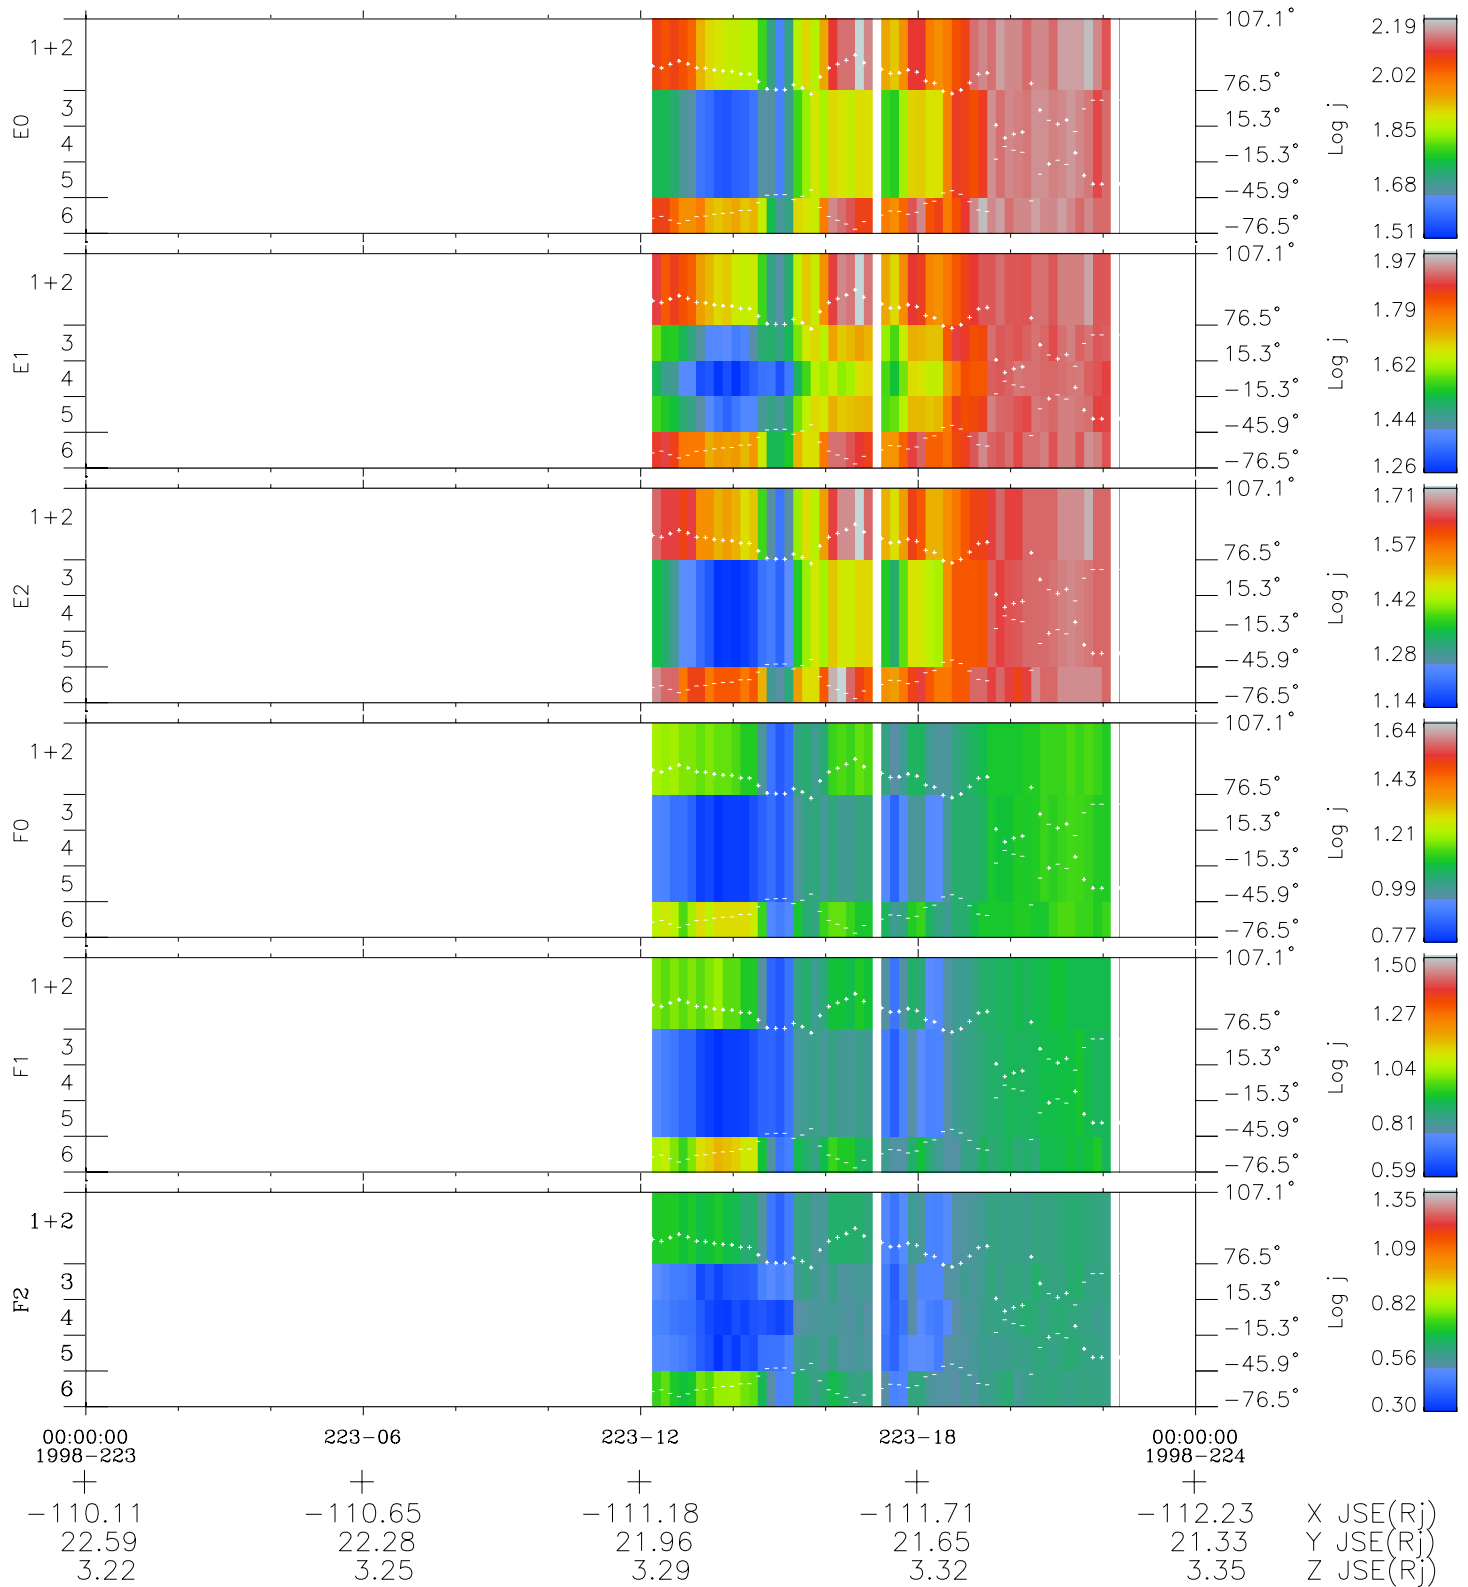

# Galileo EPD Real Elevation Anisotropies 98223

Software Version: RTELEV\_FLUX V 1.20  
Data Production: 06-03-00  
Plot Production: Sun Sep 16 10:32:51 2001  
Color File: wondr3  
Geofactor File: 1.1

- ◇ = Jupiter look direction
- = Corotation look direction