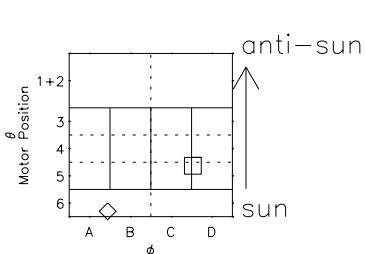

# Galileo EPD Real Elevation Anisotropies 98223

Software Version: RTELEV\_NORM V 1.20  
Data Production: 06-03-00  
Plot Production: Sun Sep 16 10:32:54 2001  
Color File: wondr3  
Geofactor File: 1.1

- ◇ = Jupiter look direction
- = Corotation look direction