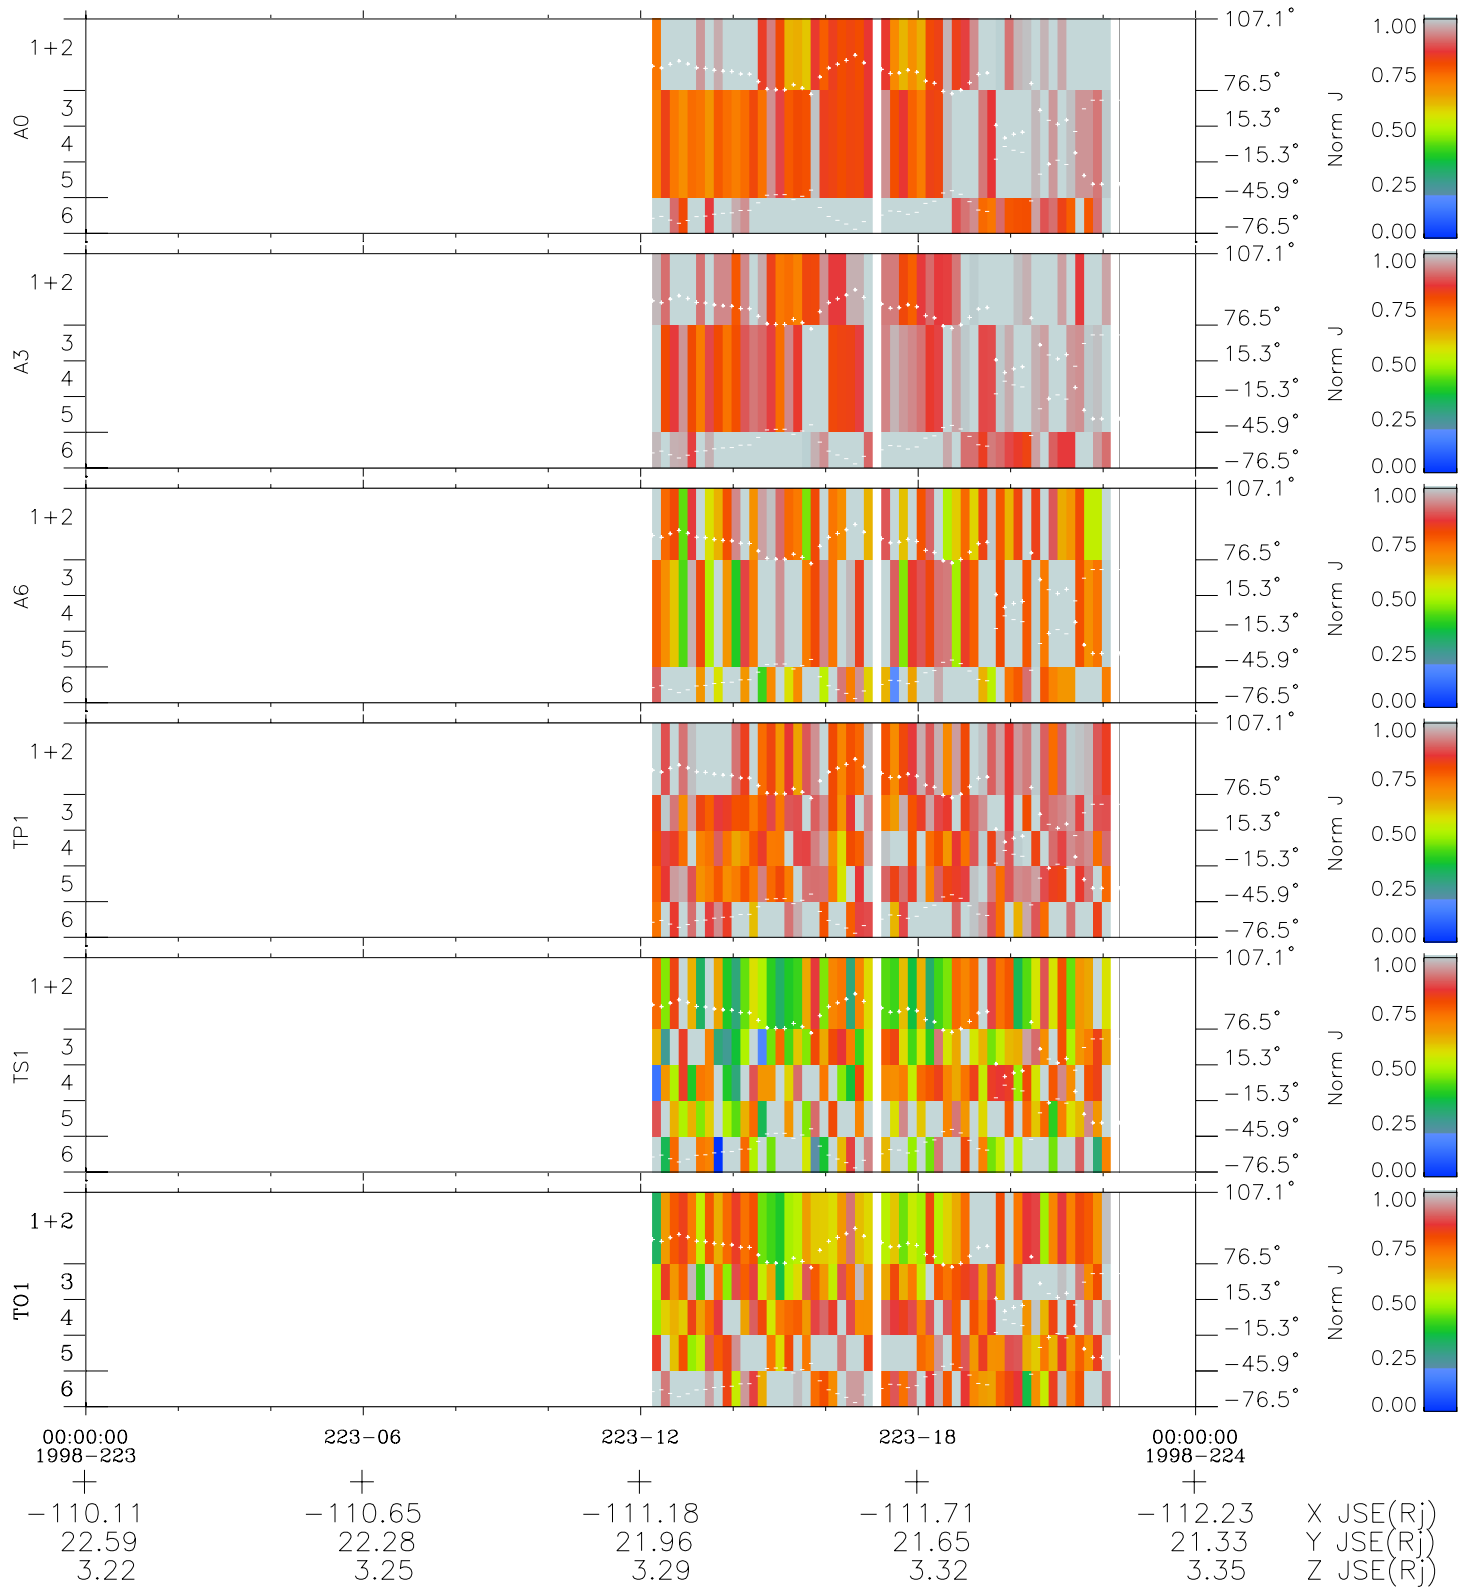

# Galileo EPD Real Elevation Anisotropies 98223

Software Version: RTELEV\_NORM V 1.20  
Data Production: 06-03-00  
Plot Production: Sun Sep 16 10:32:54 2001  
Color File: wondr3  
Geofactor File: 1.1

- ◇ = Jupiter look direction
- = Corotation look direction