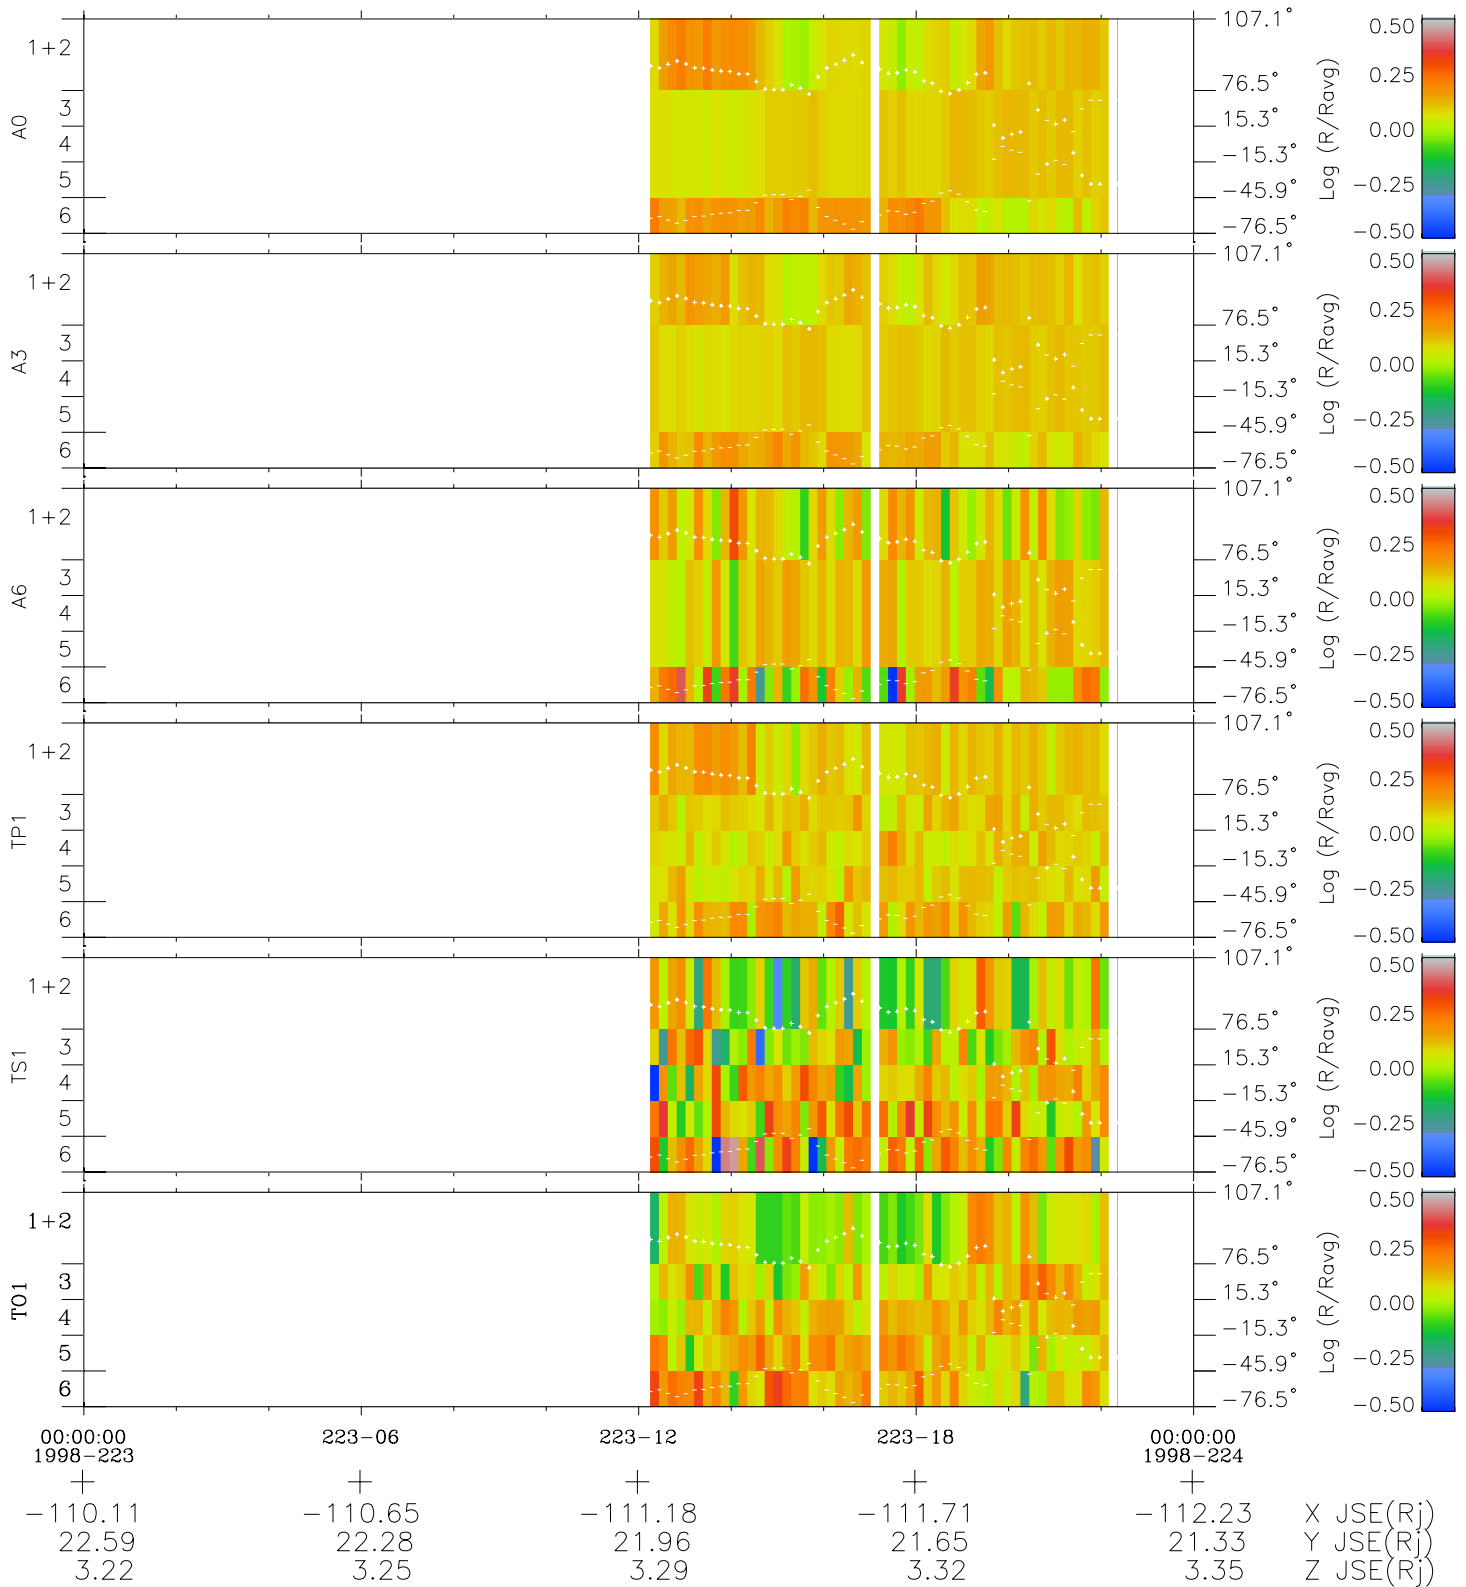

Galileo EPD Real Elevation Anisotropies 98223

Software Version: RTELEV_MEAN V 1.20
 Data Production: 06-03-00
 Plot Production: Sun Sep 16 10:32:40 2001
 Color File: wondr3
 Geofactor File: 1.1

- ◇ = Jupiter look direction
- = Corotation look direction