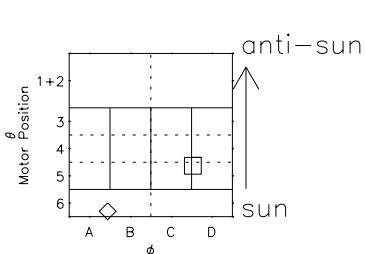

Galileo EPD Real Elevation Anisotropies 98223

Software Version: RTELEV_MEAN V 1.20
 Data Production: 06-03-00
 Plot Production: Sun Sep 16 10:32:40 2001
 Color File: wondr3
 Geofactor File: 1.1

- ◇ = Jupiter look direction
- = Corotation look direction