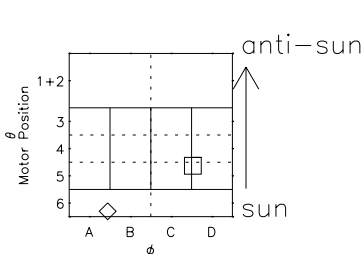

Galileo EPD Real Elevation Anisotropies 98223

Software Version: RTELEV_FLUX V 1.20
Data Production: 06-03-00
Plot Production: Sun Sep 16 10:32:47 2001
Color File: wondr3
Geofactor File: 1.1

- ◇ = Jupiter look direction
- = Corotation look direction