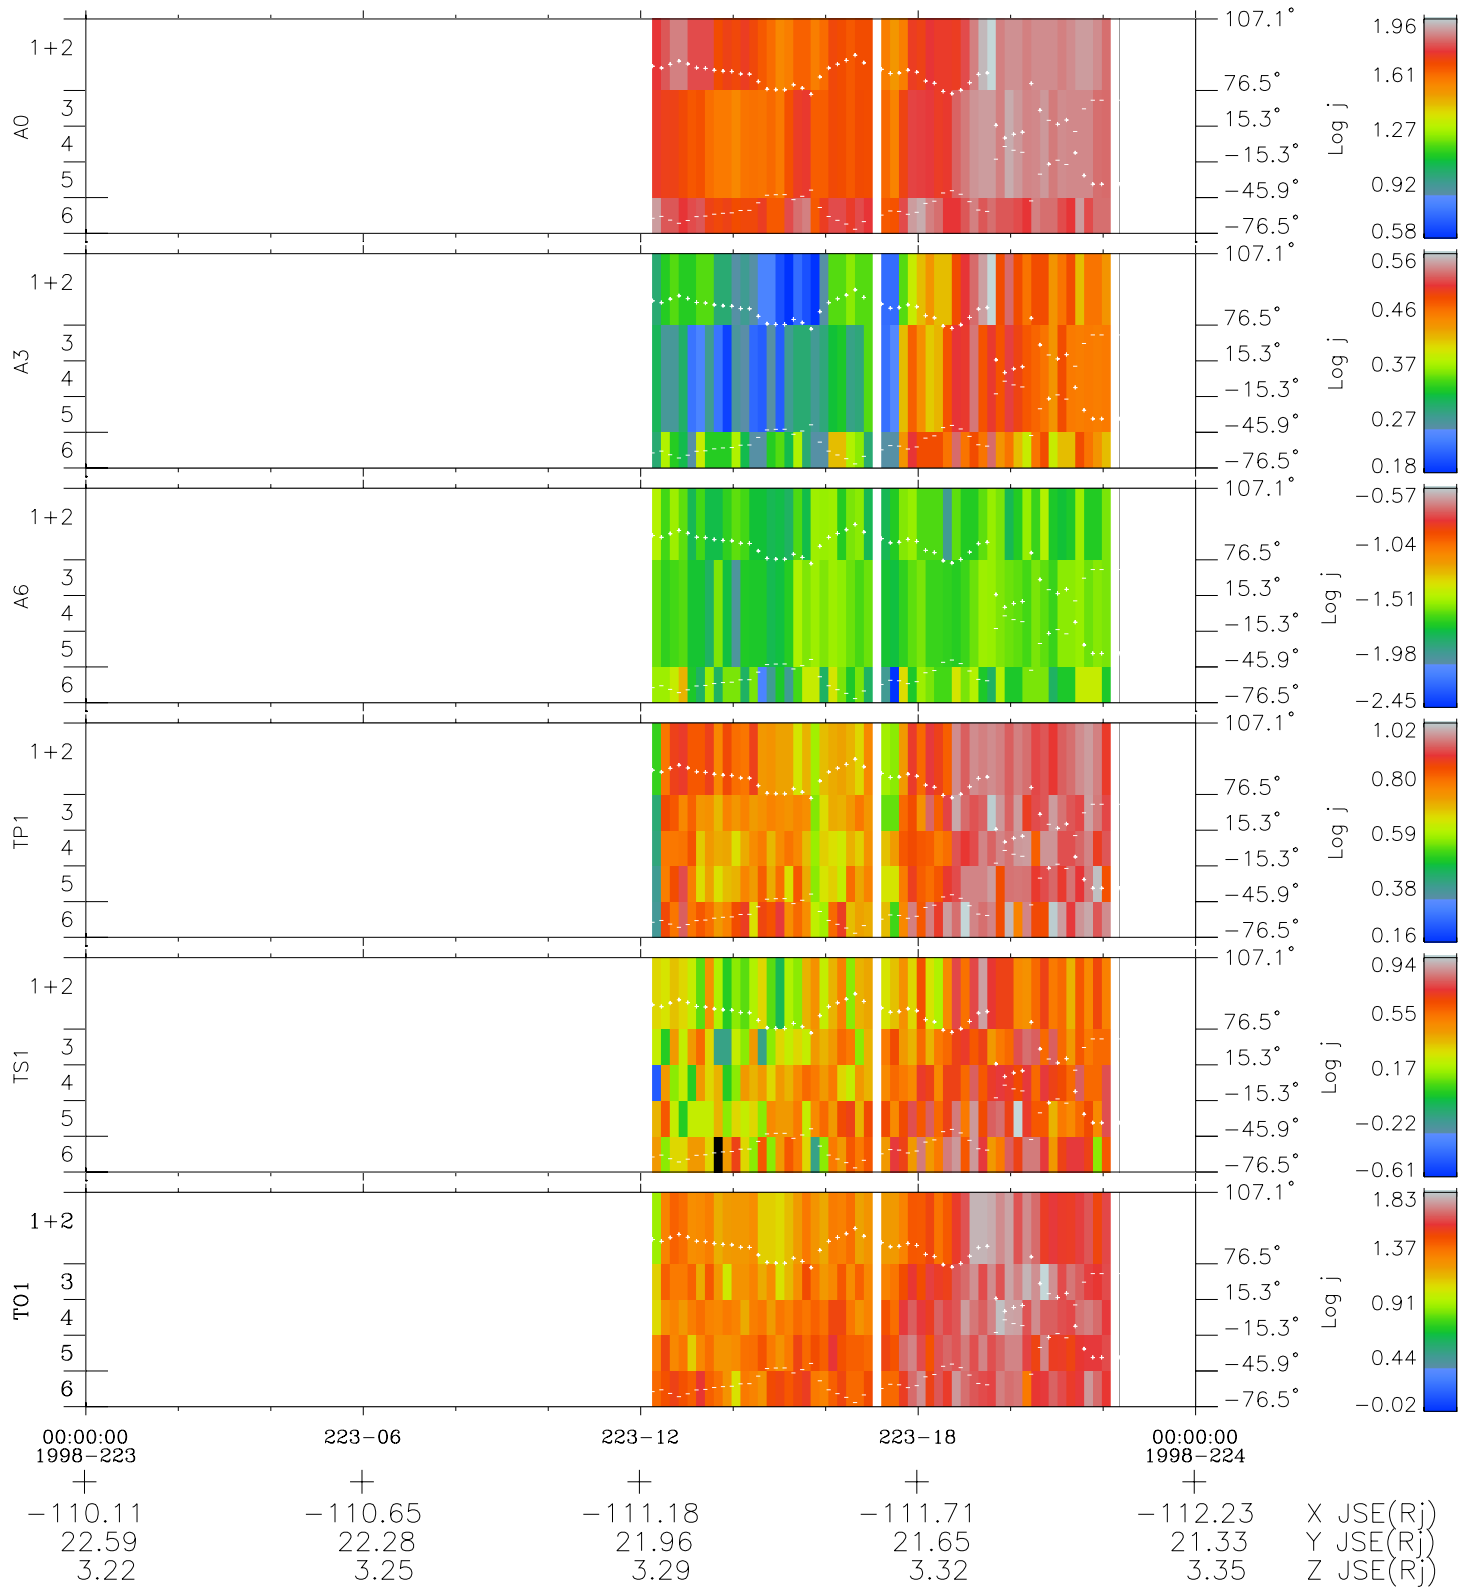

Galileo EPD Real Elevation Anisotropies 98223

Software Version: RTELEV_FLUX V 1.20
Data Production: 06-03-00
Plot Production: Sun Sep 16 10:32:47 2001
Color File: wondr3
Geofactor File: 1.1

- ◇ = Jupiter look direction
- = Corotation look direction