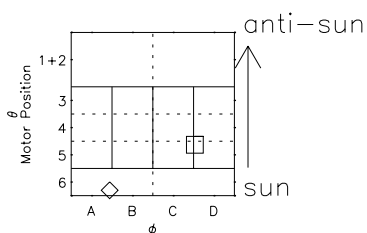

Galileo EPD Real Time Azimuth Anisotropies 98223

Software Version: RTAZIM_NORM V 1.20
 Data Production: 06-03-00
 Plot Production: Sun Sep 16 10:33:17 2001
 Color File: wondr3
 Geofactor File: 1.1

- ◇ = Jupiter look direction
- = Corotation look direction