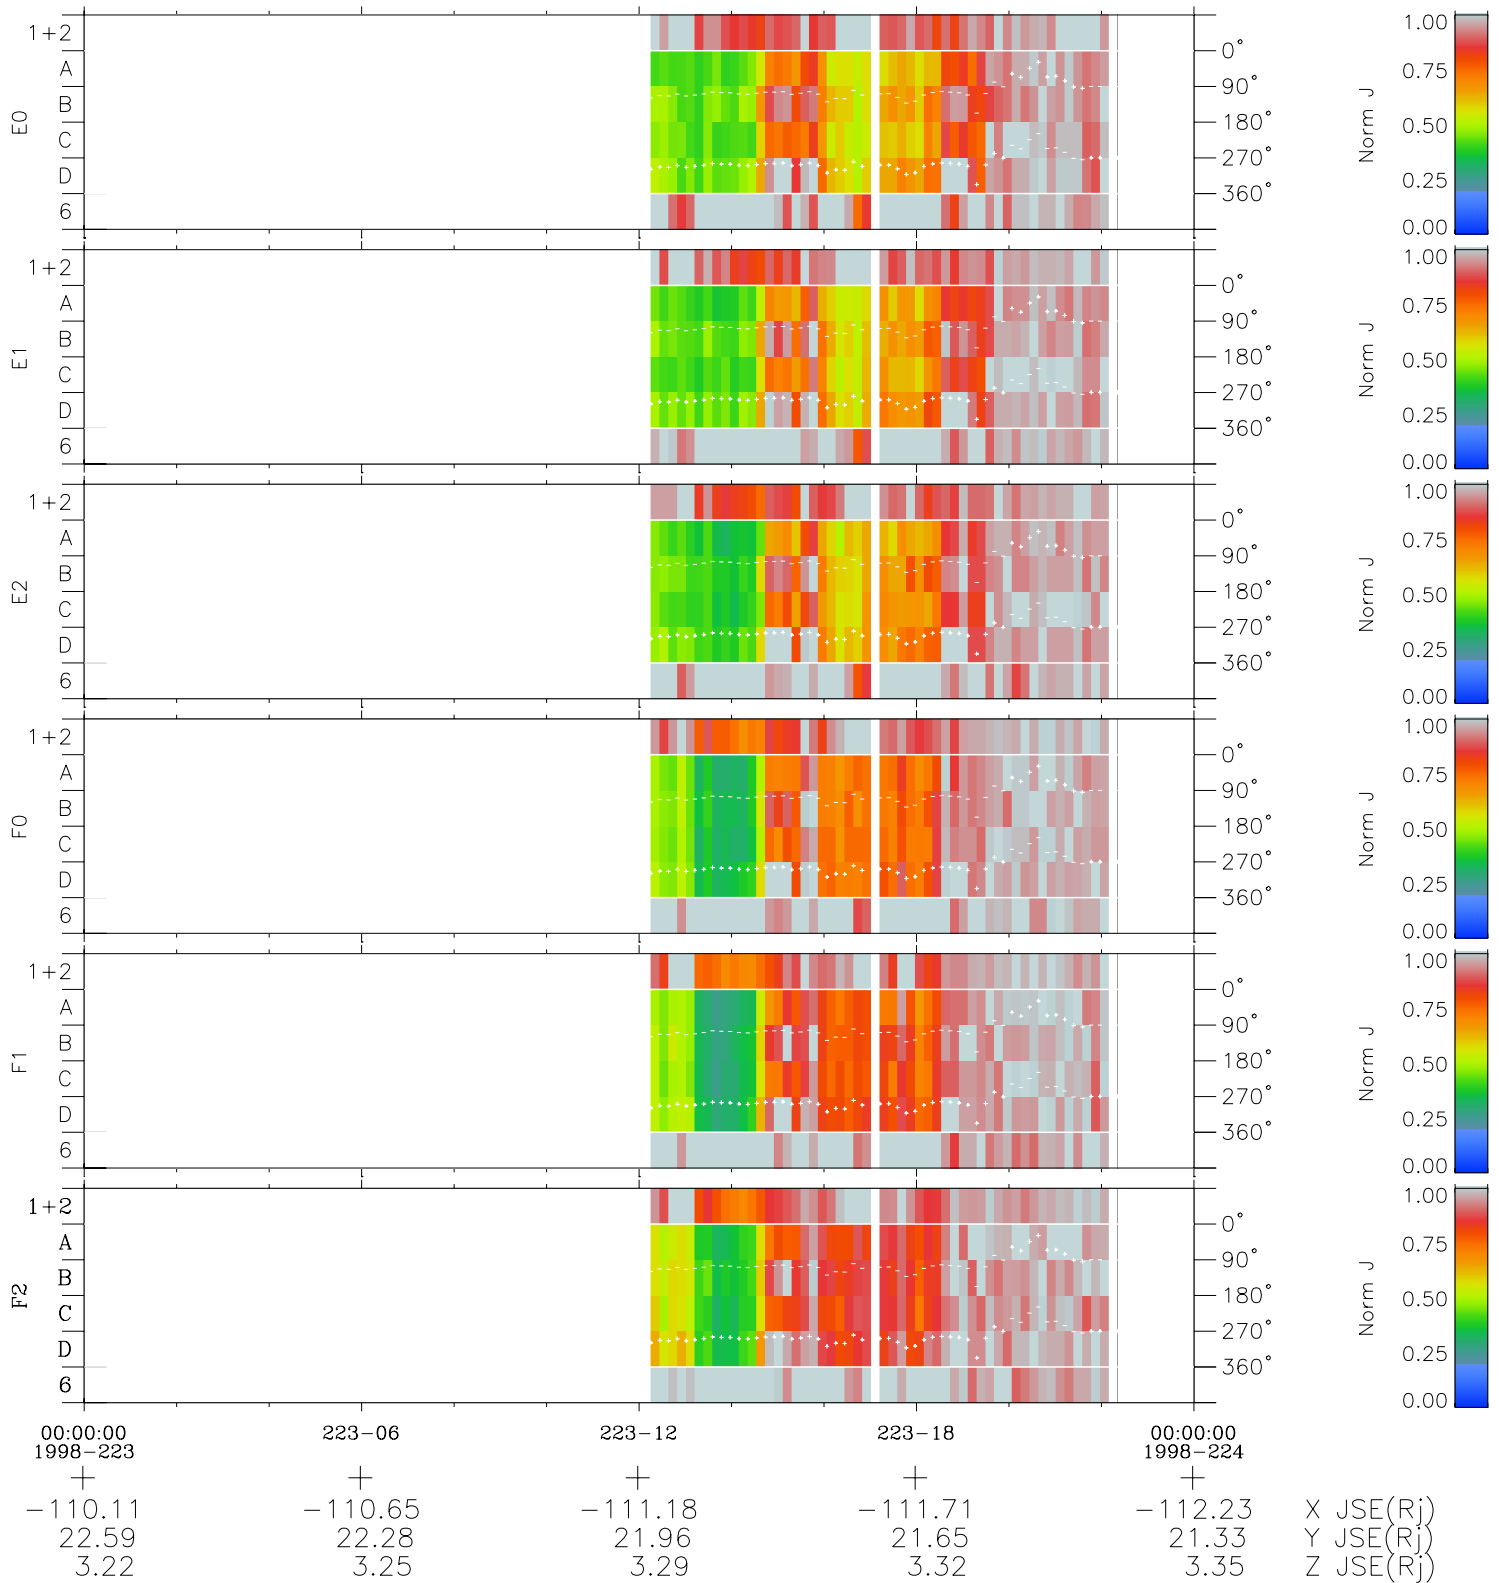

Galileo EPD Real Time Azimuth Anisotropies 98223

Software Version: RTAZIM_NORM V 1.20
 Data Production: 06-03-00
 Plot Production: Sun Sep 16 10:33:17 2001
 Color File: wondr3
 Geofactor File: 1.1

- ◇ = Jupiter look direction
- = Corotation look direction