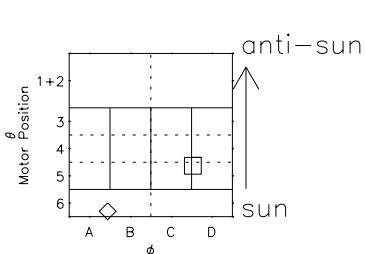

Galileo EPD Real Time Azimuth Anisotropies 98223

Software Version: RTAZIM_MEAN V 1.20
Data Production: 06-03-00
Plot Production: Sun Sep 16 10:33:04 2001
Color File: wondr3
Geofactor File: 1.1

◇ = Jupiter look direction
□ = Corotation look direction