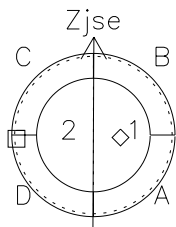

Galileo EPD Real Time Azimuth Anisotropies 98223

Software Version: RTAZIM_MEAN V 1.20
Data Production: 06-03-00
Plot Production: Sun Sep 16 10:33:04 2001
Color File: wondr3
Geofactor File: 1.1

◇ = Jupiter look direction
□ = Corotation look direction