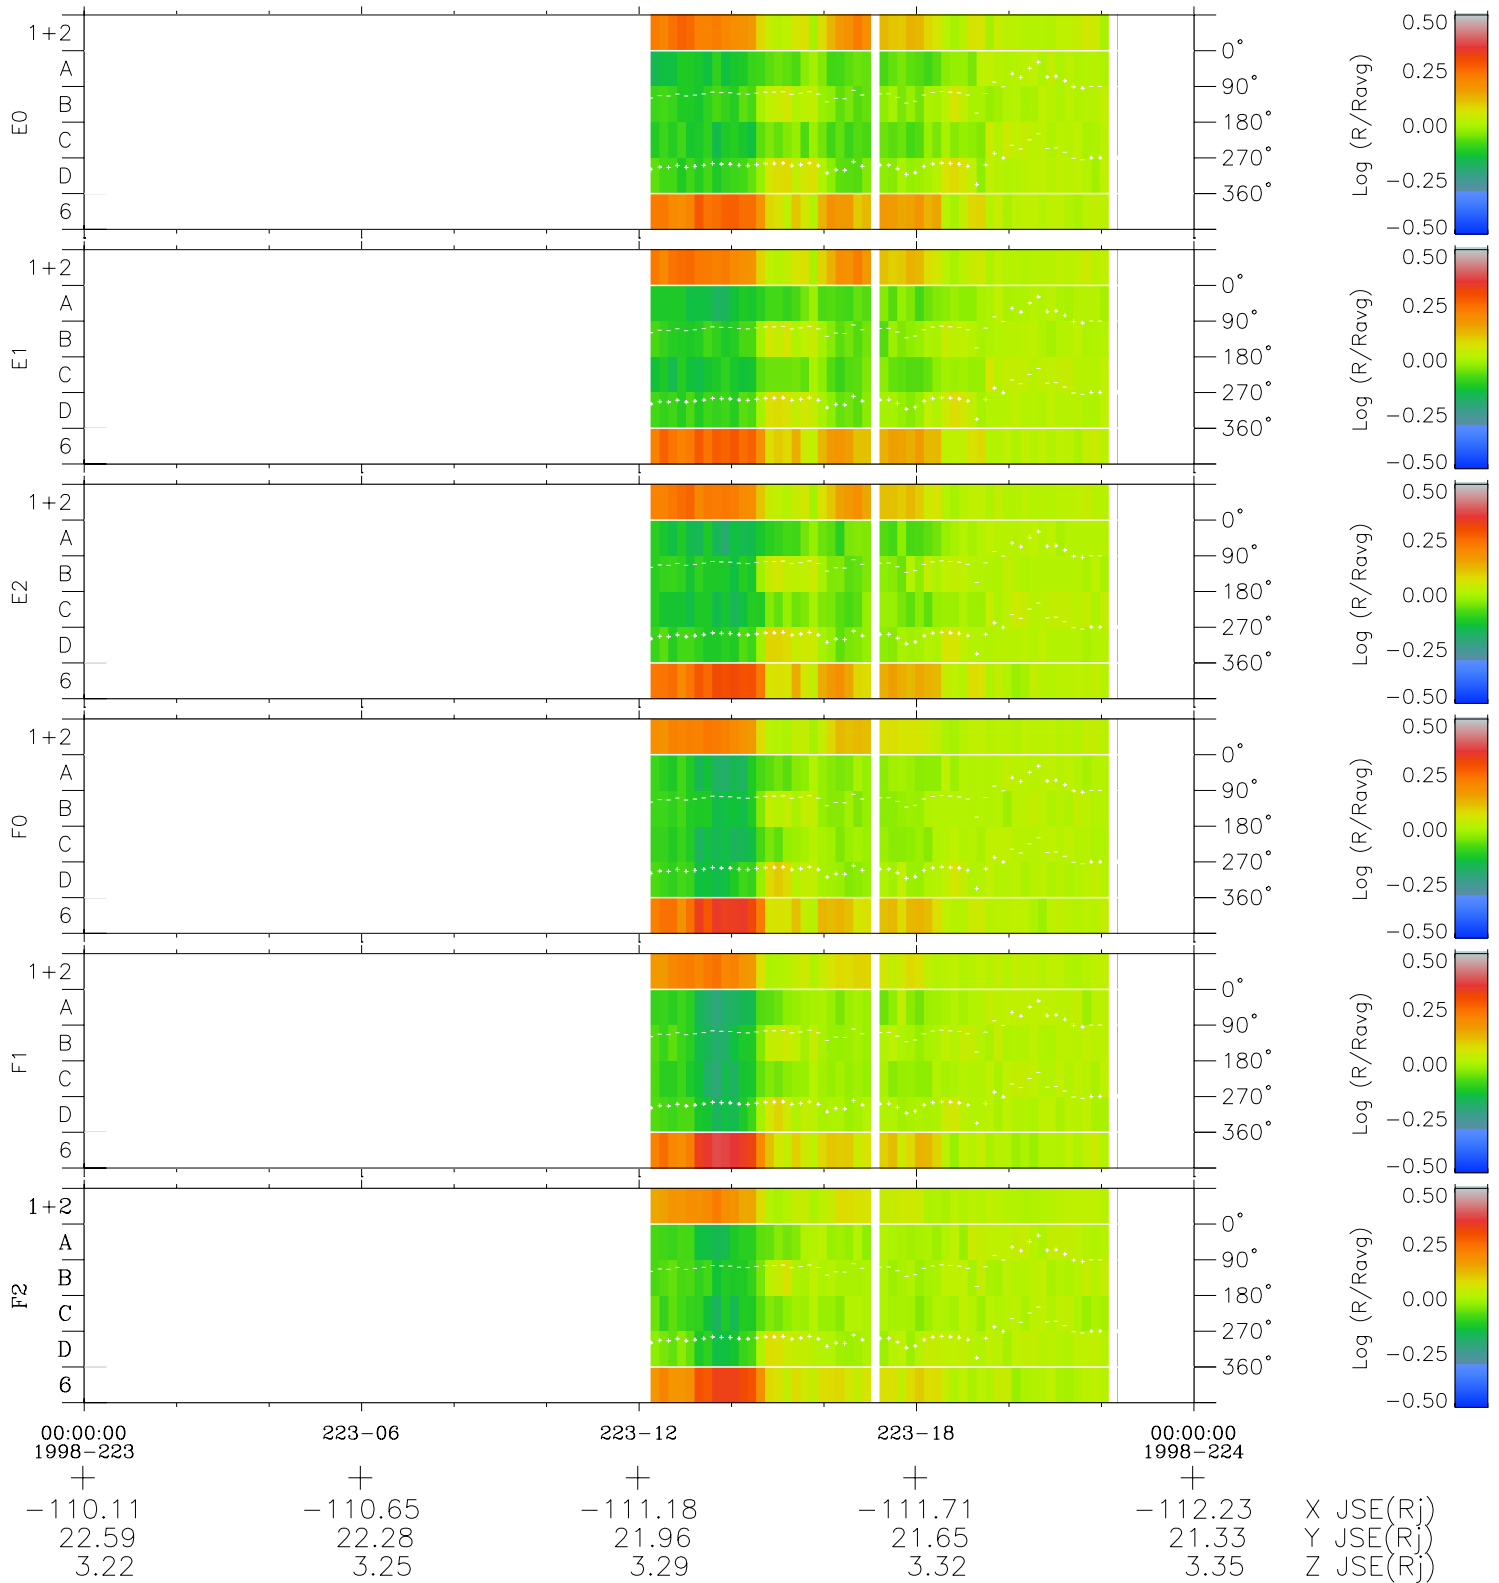

Galileo EPD Real Time Azimuth Anisotropies 98223

Software Version: RTAZIM_MEAN V 1.20
Data Production: 06-03-00
Plot Production: Sun Sep 16 10:33:04 2001
Color File: wondr3
Geofactor File: 1.1

◇ = Jupiter look direction
□ = Corotation look direction