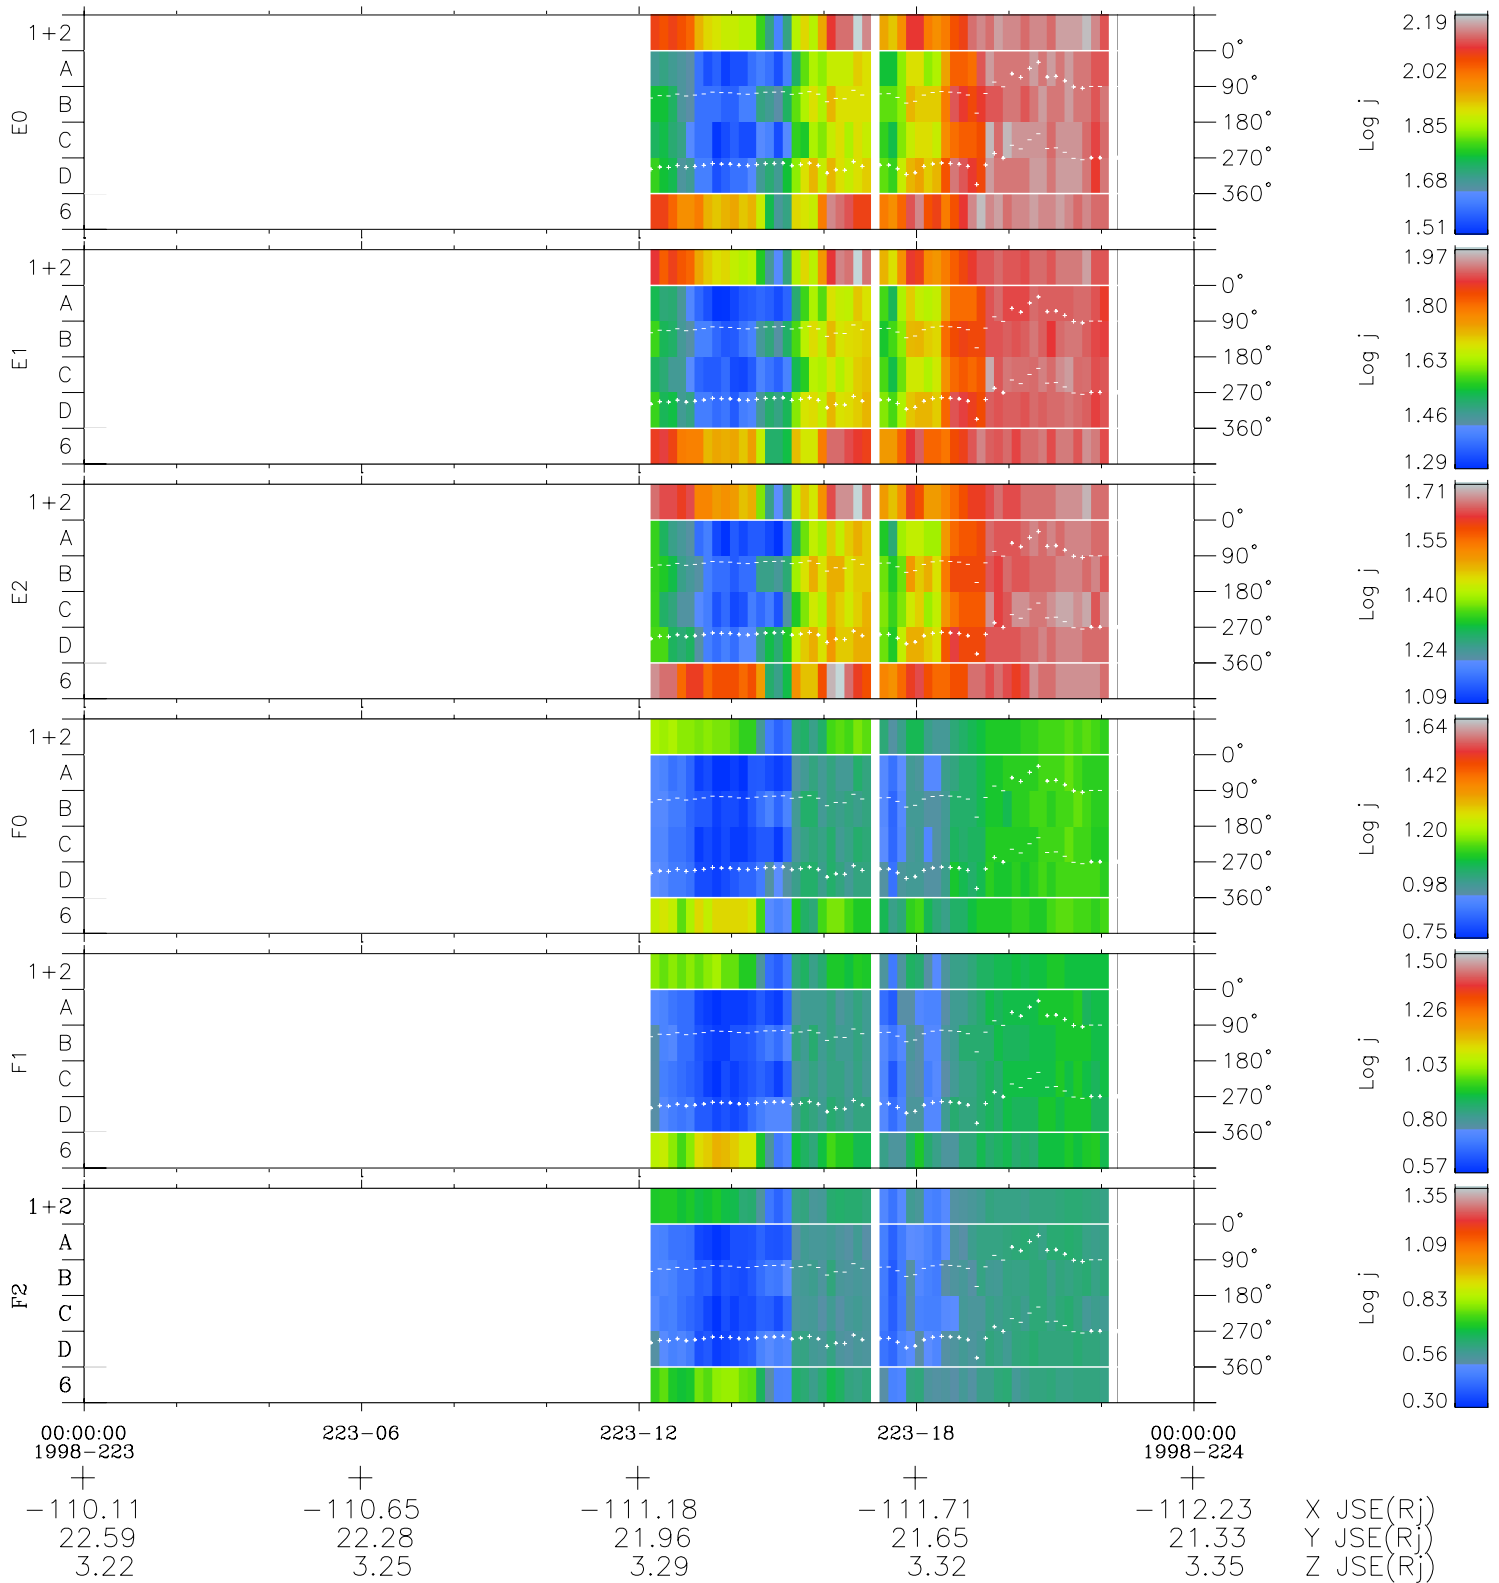

Galileo EPD Real Time Azimuth Anisotropies 98223

Software Version: RTAZIM_FLUX V 1.20
 Data Production: 06-03-00
 Plot Production: Sun Sep 16 10:33:11 2001
 Color File: wondr3
 Geofactor File: 1.1

◇ = Jupiter look direction
 □ = Corotation look direction