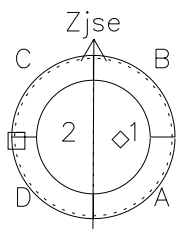

Galileo EPD Real Time Azimuth Anisotropies 98223

Software Version: RTAZIM_FLUX V 1.20
 Data Production: 06-03-00
 Plot Production: Sun Sep 16 10:33:11 2001
 Color File: wondr3
 Geofactor File: 1.1

◇ = Jupiter look direction
 □ = Corotation look direction