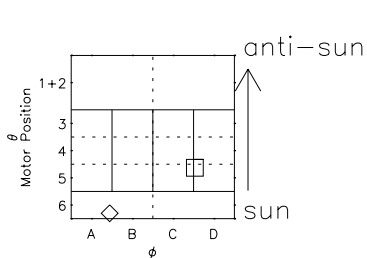

Galileo EPD Real Time Azimuth Anisotropies 98223

Software Version: RTAZIM_FLUX V 1.20
 Data Production: 06-03-00
 Plot Production: Sun Sep 16 10:33:11 2001
 Color File: wondr3
 Geofactor File: 1.1

◇ = Jupiter look direction
 □ = Corotation look direction