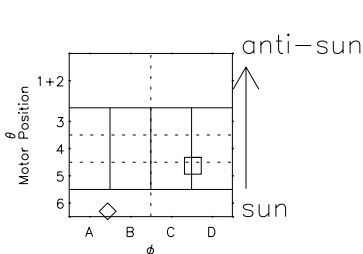

Galileo EPD Real Time Azimuth Anisotropies 98223

Software Version: RTAZIM_MEAN V 1.20
Data Production: 06-03-00
Plot Production: Sun Sep 16 10:33:01 2001
Color File: wondr3
Geofactor File: 1.1

- ◇ = Jupiter look direction
- = Corotation look direction