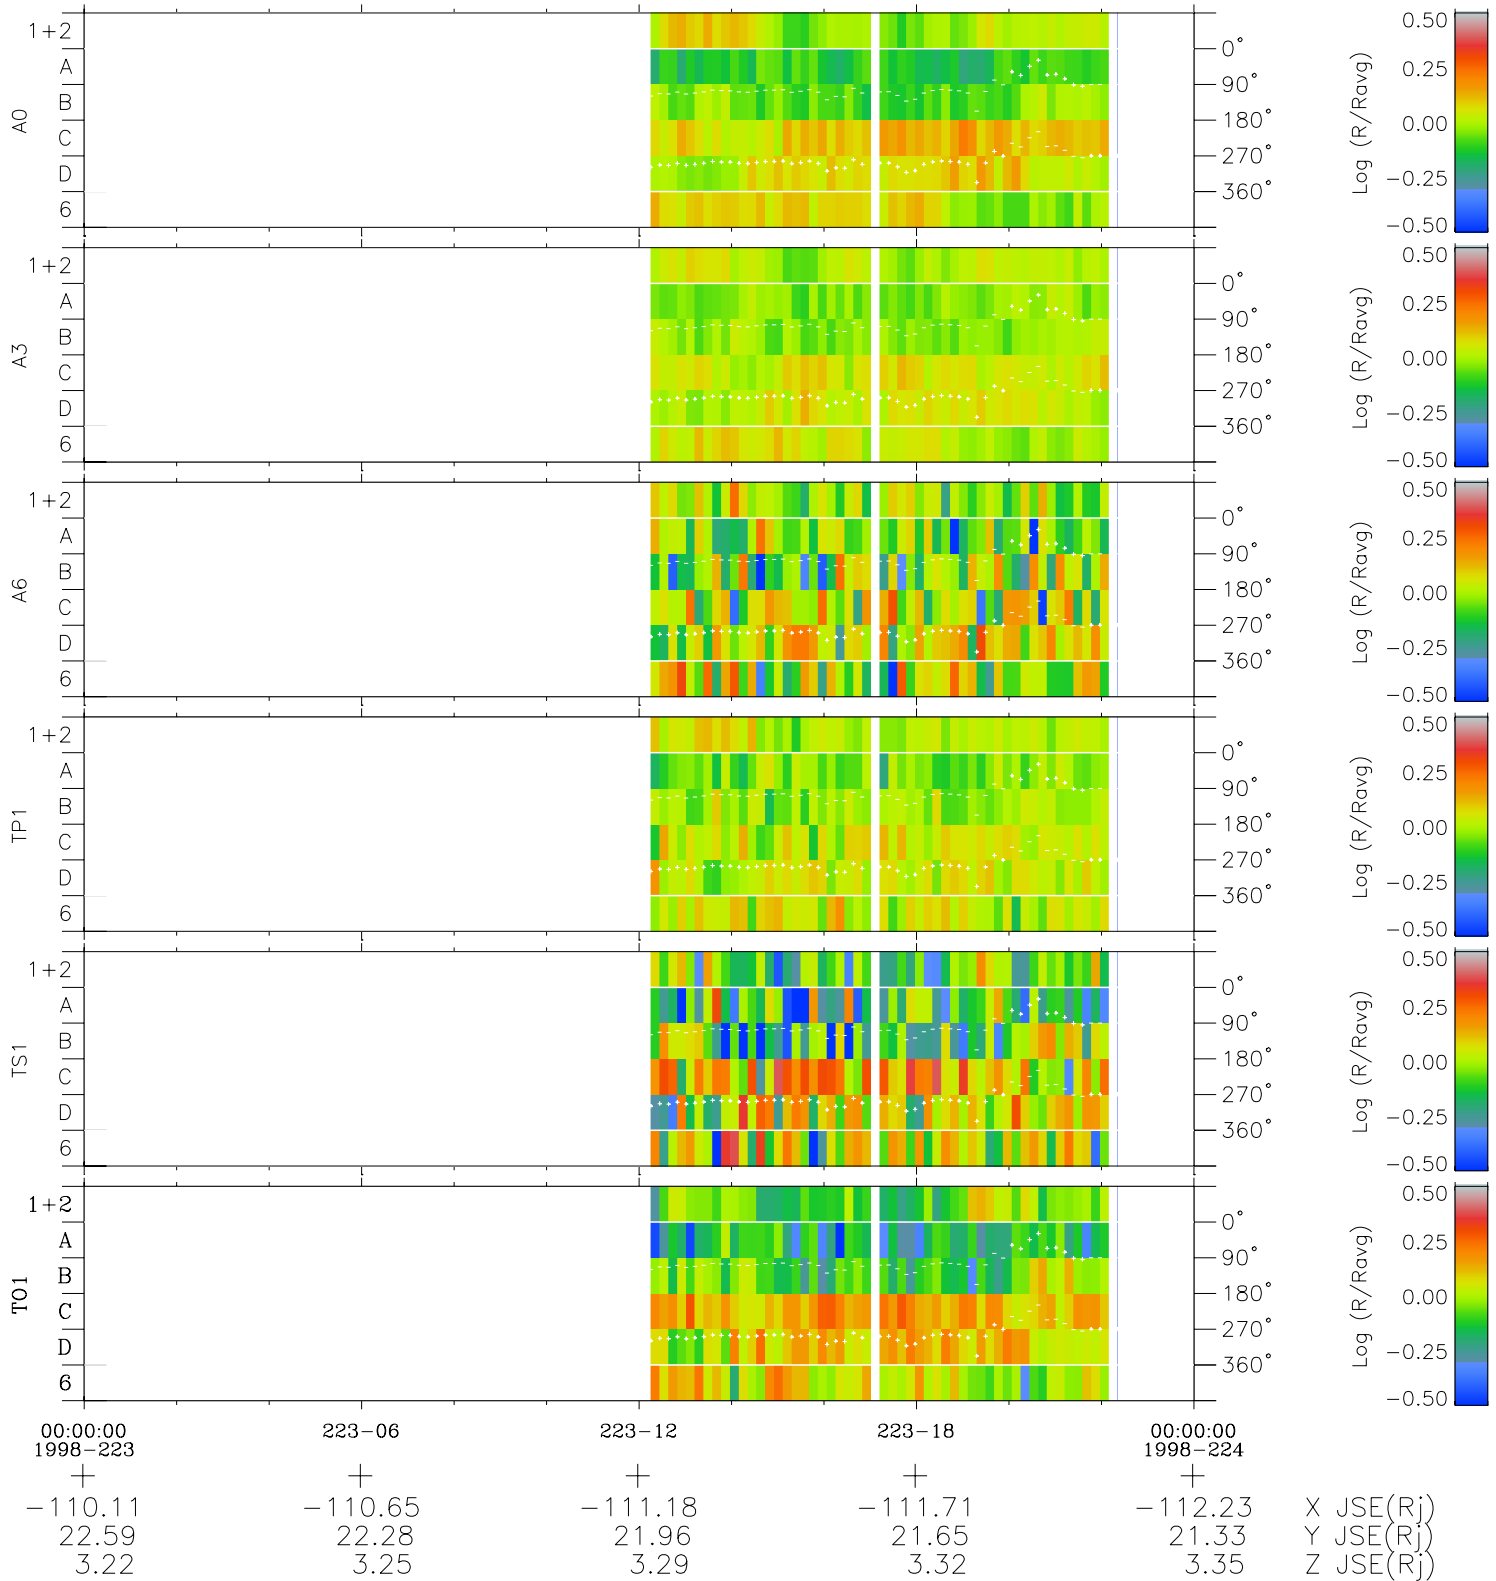

Galileo EPD Real Time Azimuth Anisotropies 98223

Software Version: RTAZIM_MEAN V 1.20
Data Production: 06-03-00
Plot Production: Sun Sep 16 10:33:01 2001
Color File: wondr3
Geofactor File: 1.1

- ◇ = Jupiter look direction
- = Corotation look direction