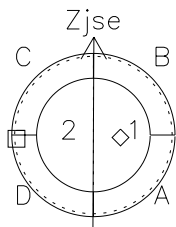

Galileo EPD Real Time Azimuth Anisotropies 98223

Software Version: RTAZIM_MEAN V 1.20
Data Production: 06-03-00
Plot Production: Sun Sep 16 10:33:01 2001
Color File: wondr3
Geofactor File: 1.1

- ◇ = Jupiter look direction
- = Corotation look direction