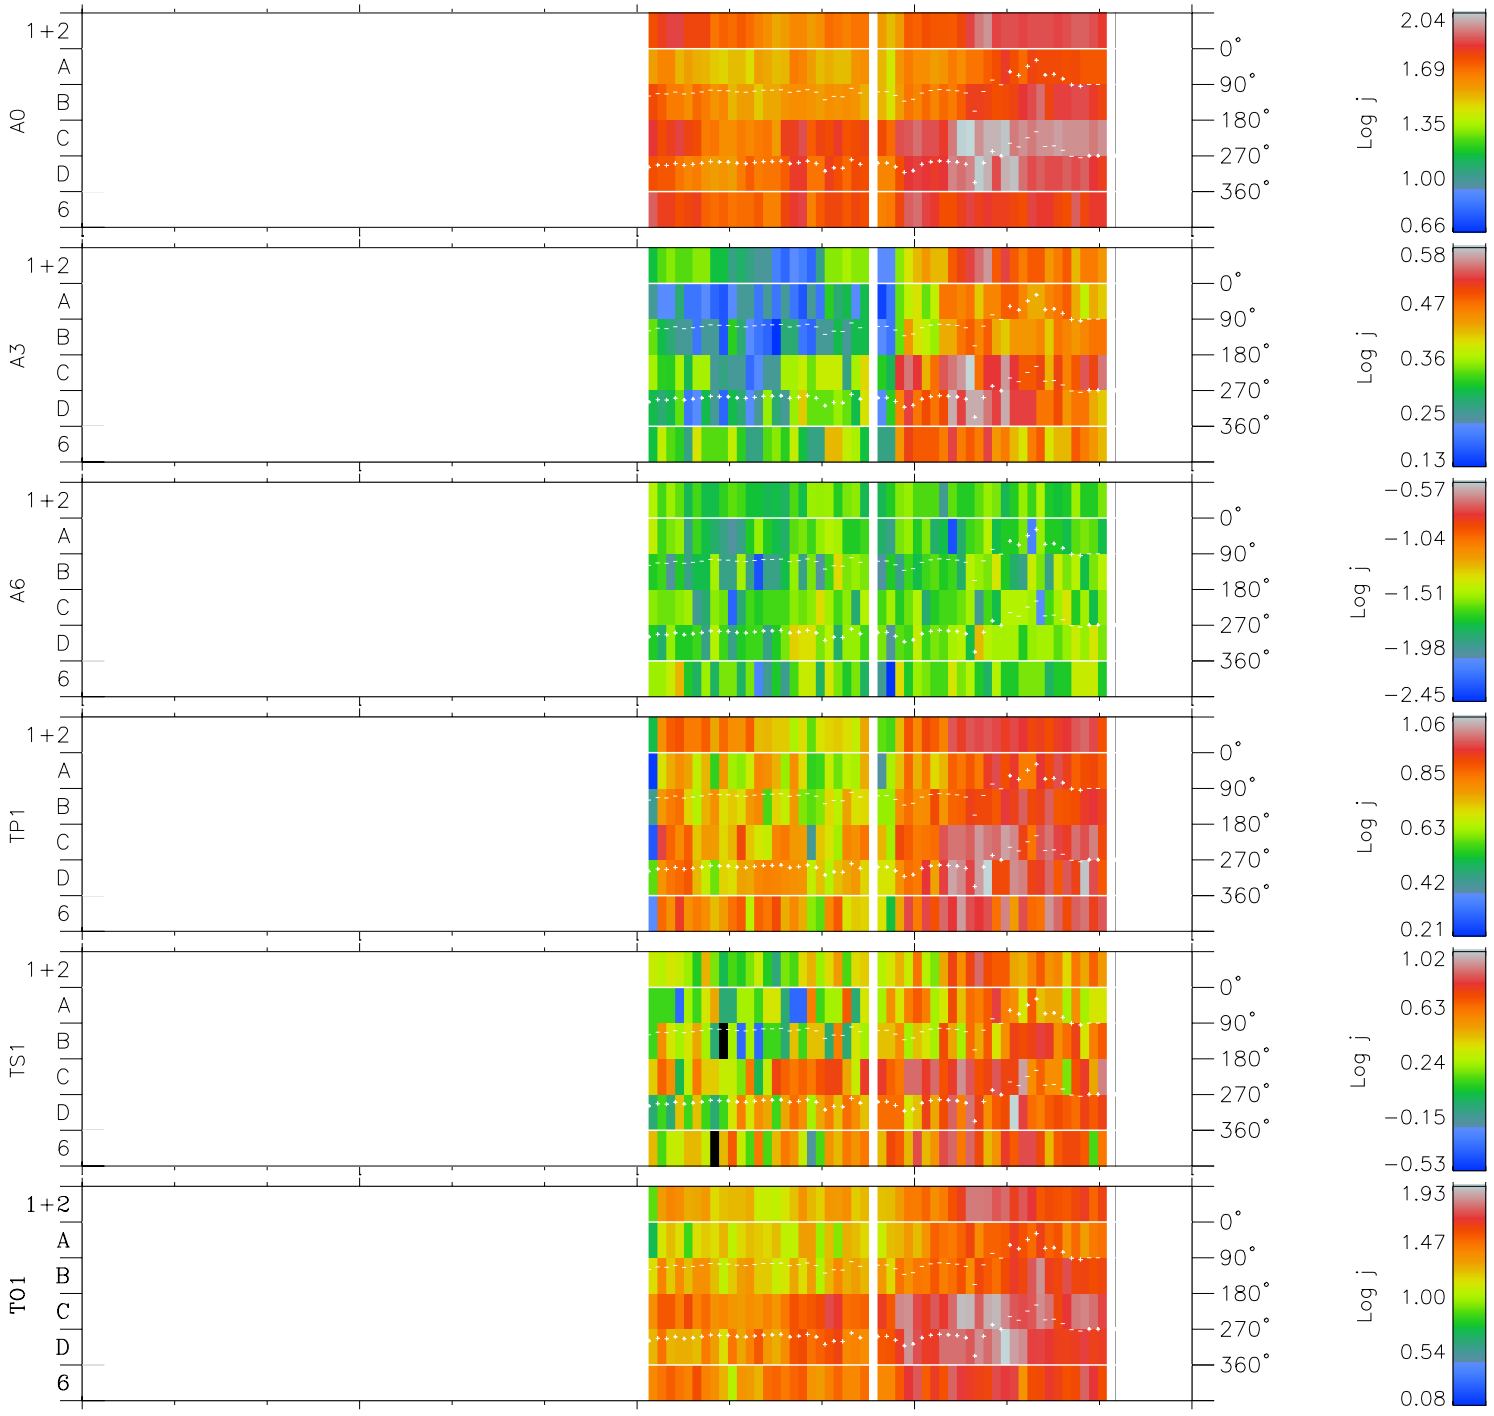

Galileo EPD Real Time Azimuth Anisotropies 98223

Software Version: RTAZIM_FLUX V 1.20
 Data Production: 06-03-00
 Plot Production: Sun Sep 16 10:33:08 2001
 Color File: wondr3
 Geofactor File: 1.1

00:00:00 1998-223	223-06	223-12	223-18	00:00:00 1998-224	
+	+	+	+	+	X JSE(R _j)
-110.11	-110.65	-111.18	-111.71	-112.23	Y JSE(R _j)
22.59	22.28	21.96	21.65	21.33	Z JSE(R _j)
3.22	3.25	3.29	3.32	3.35	

- ◇ = Jupiter look direction
- = Corotation look direction