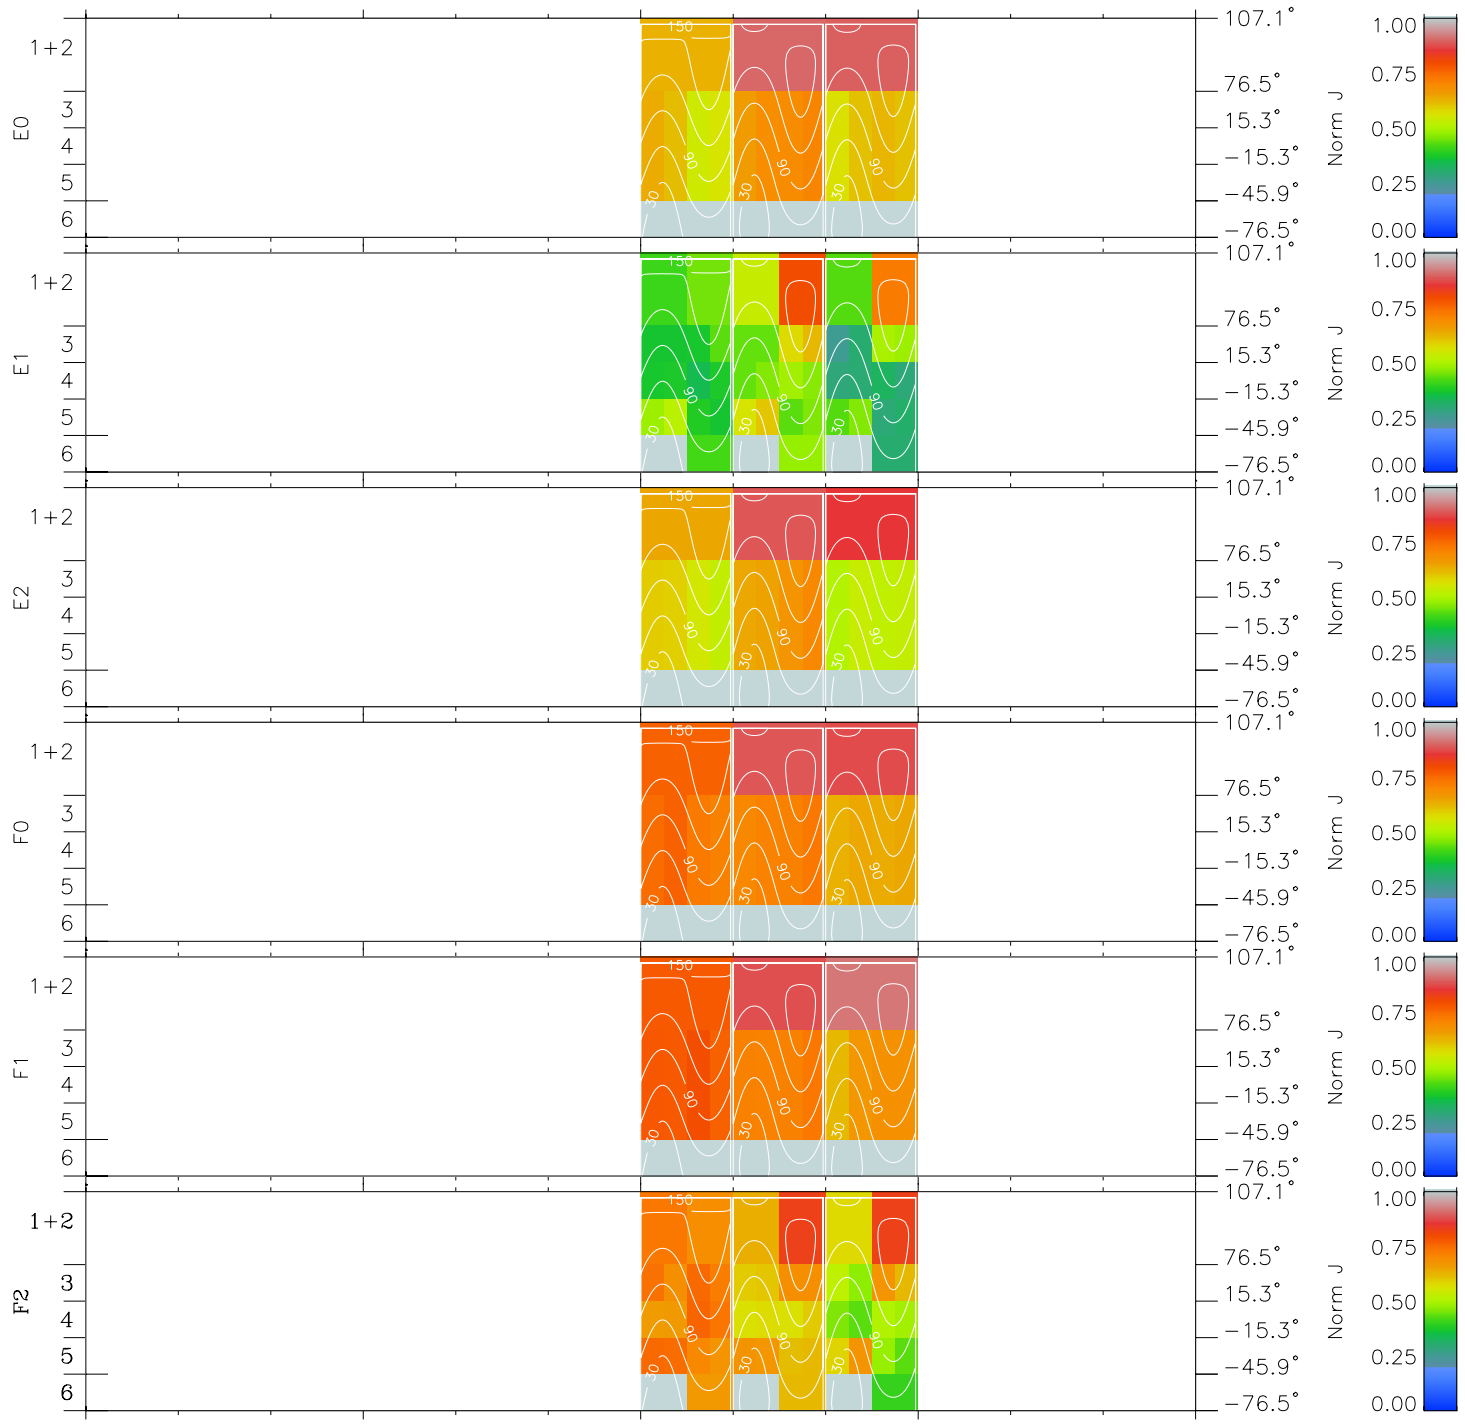

Galileo EPD Real Time All-Sky Anisotropies 98218

Software Version: RTSKY_NORM V 1.20
 Data Production: 06-03-00
 Plot Production: Sun Sep 16 10:26:11 2001
 Color File: wondr3
 Geofactor File: 1.1

00:00:00 1998-218	218-06	218-12	218-18	00:00:00 1998-219	X JSE(R _j)	Y JSE(R _j)	Z JSE(R _j)
+ -96.32 28.30 2.48	+ -97.11 28.04 2.52	+ -97.91 27.78 2.56	+ -98.71 27.52 2.60	+ -99.49 27.25 2.64			

- ◇ = Jupiter look direction
- = Corotation look direction