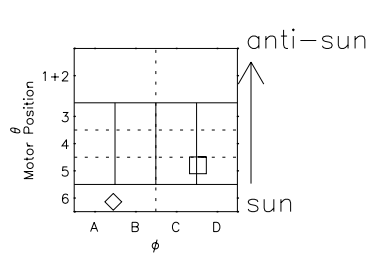

Galileo EPD Real Time All-Sky Anisotropies 98218

Software Version: RTSKY_NORM V 1.20
 Data Production: 06-03-00
 Plot Production: Sun Sep 16 10:26:11 2001
 Color File: wondr3
 Geofactor File: 1.1

00:00:00 1998-218	218-06	218-12	218-18	00:00:00 1998-219	X JSE(R _j)	Y JSE(R _j)	Z JSE(R _j)
+ -96.32 28.30 2.48	+ -97.11 28.04 2.52	+ -97.91 27.78 2.56	+ -98.71 27.52 2.60	+ -99.49 27.25 2.64			

- ◇ = Jupiter look direction
- = Corotation look direction