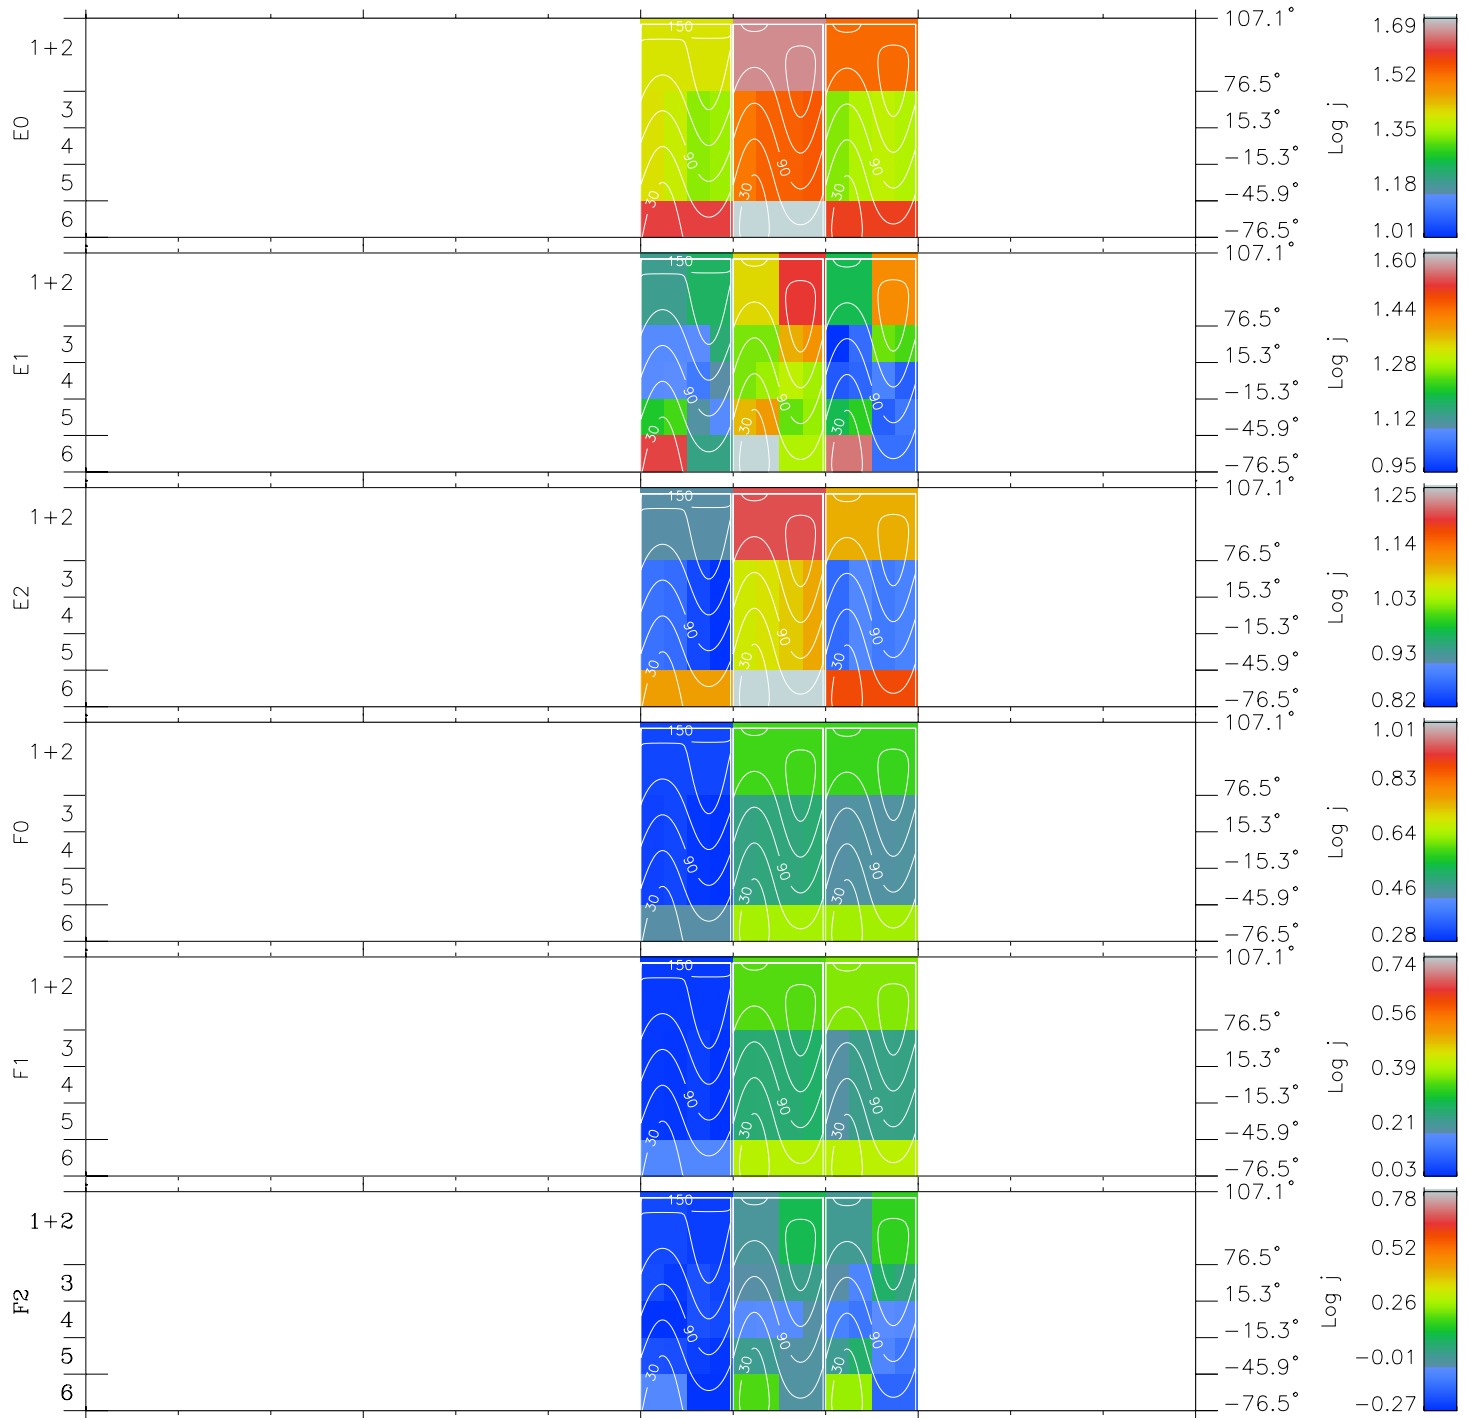

Galileo EPD Real Time All-Sky Anisotropies 98218

Software Version: RTSKY_FLUX V 1.20
 Data Production: 06-03-00
 Plot Production: Sun Sep 16 10:26:06 2001
 Color File: wondr3
 Geofactor File: 1.1

00:00:00 1998-218	218-06	218-12	218-18	00:00:00 1998-219	X JSE(R _j)	Y JSE(R _j)	Z JSE(R _j)
+ -96.32 28.30 2.48	+ -97.11 28.04 2.52	+ -97.91 27.78 2.56	+ -98.71 27.52 2.60	+ -99.49 27.25 2.64			

- ◇ = Jupiter look direction
- = Corotation look direction