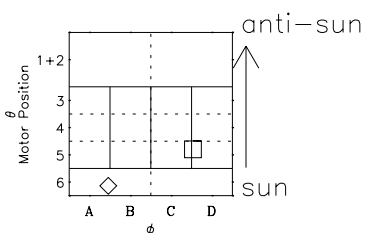

Galileo EPD Real-Time Six-Sector 98218

Software Version: RTLINE_R6 V 1.20
Data Production: 06-03-00
Plot Production: Sun Sep 16 10:26:46 2001

- ◇ = Jupiter look direction
- = Corotation look direction