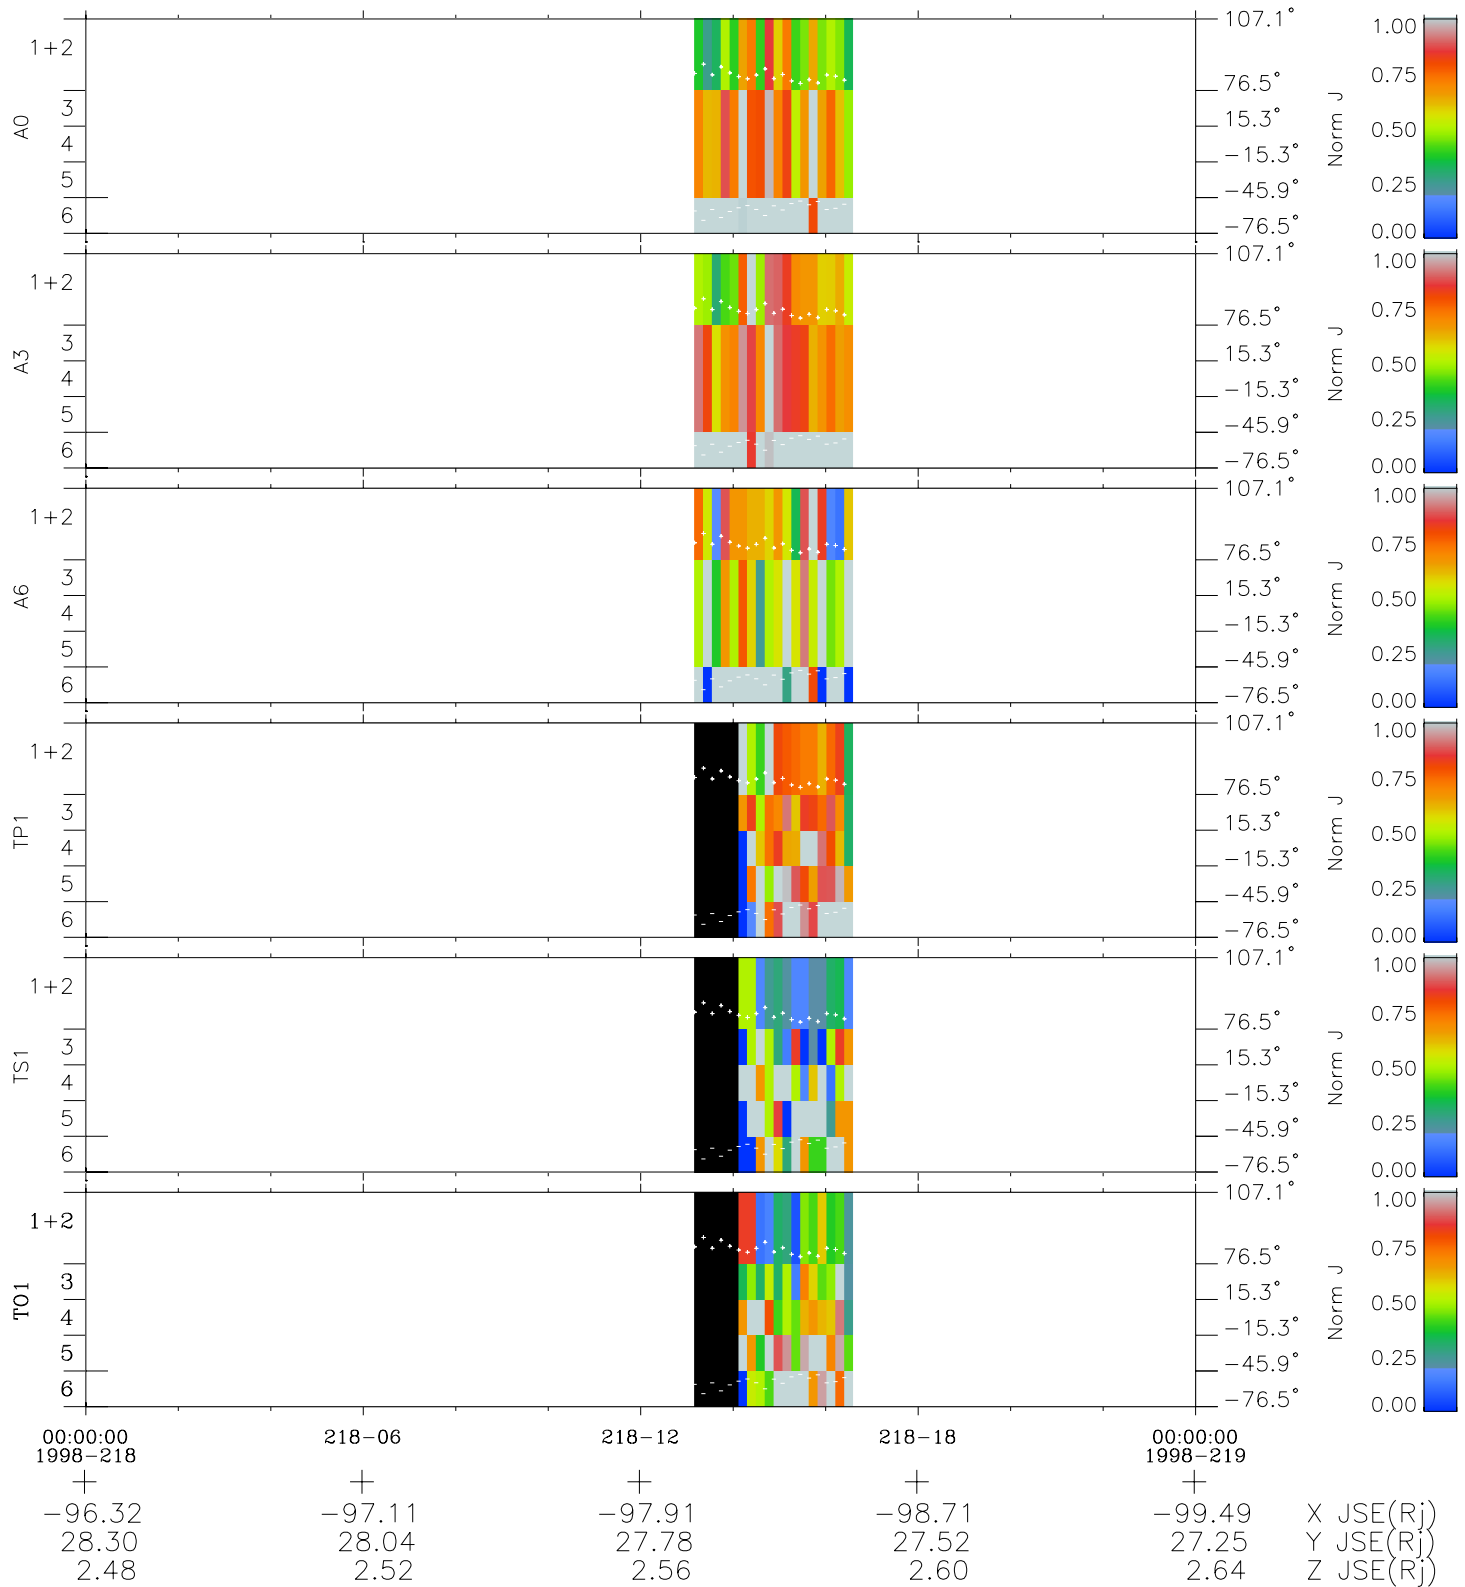

Galileo EPD Real Elevation Anisotropies 98218

Software Version: RTELEV_NORM V 1.20
Data Production: 06-03-00
Plot Production: Sun Sep 16 10:26:22 2001
Color File: wondr3
Geofactor File: 1.1

- ◇ = Jupiter look direction
- = Corotation look direction