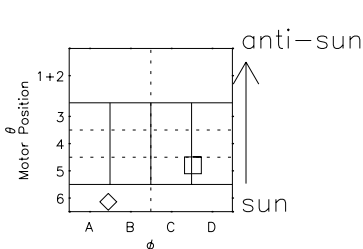

Galileo EPD Real Elevation Anisotropies 98218

Software Version: RTELEV_NORM V 1.20
Data Production: 06-03-00
Plot Production: Sun Sep 16 10:26:22 2001
Color File: wondr3
Geofactor File: 1.1

- ◇ = Jupiter look direction
- = Corotation look direction