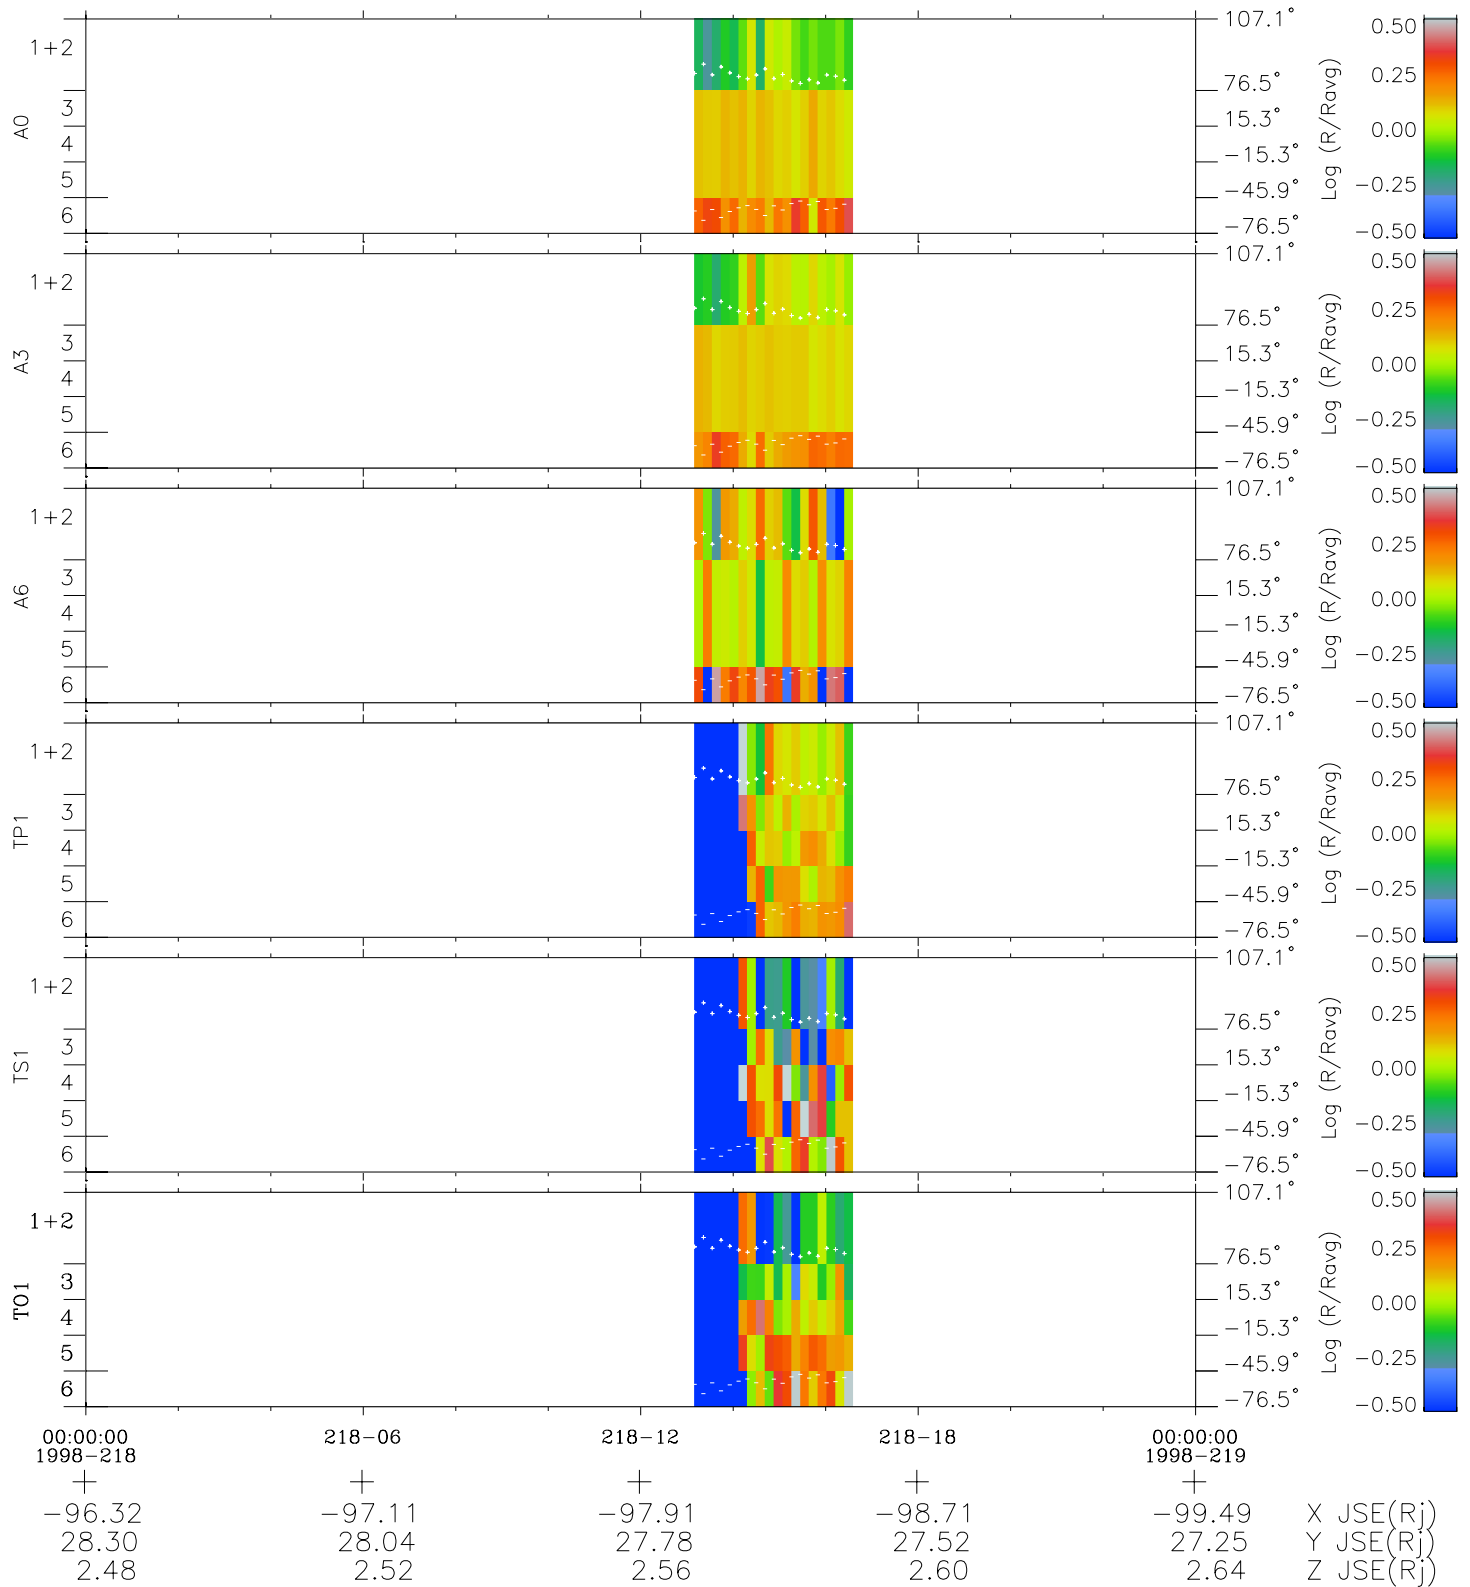

Galileo EPD Real Elevation Anisotropies 98218

Software Version: RTELEV_MEAN V 1.20
 Data Production: 06-03-00
 Plot Production: Sun Sep 16 10:26:14 2001
 Color File: wondr3
 Geofactor File: 1.1

- ◇ = Jupiter look direction
- = Corotation look direction