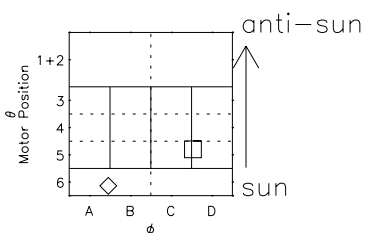

Galileo EPD Real Elevation Anisotropies 98218

Software Version: RTELEV_MEAN V 1.20
 Data Production: 06-03-00
 Plot Production: Sun Sep 16 10:26:14 2001
 Color File: wondr3
 Geofactor File: 1.1

- ◇ = Jupiter look direction
- = Corotation look direction