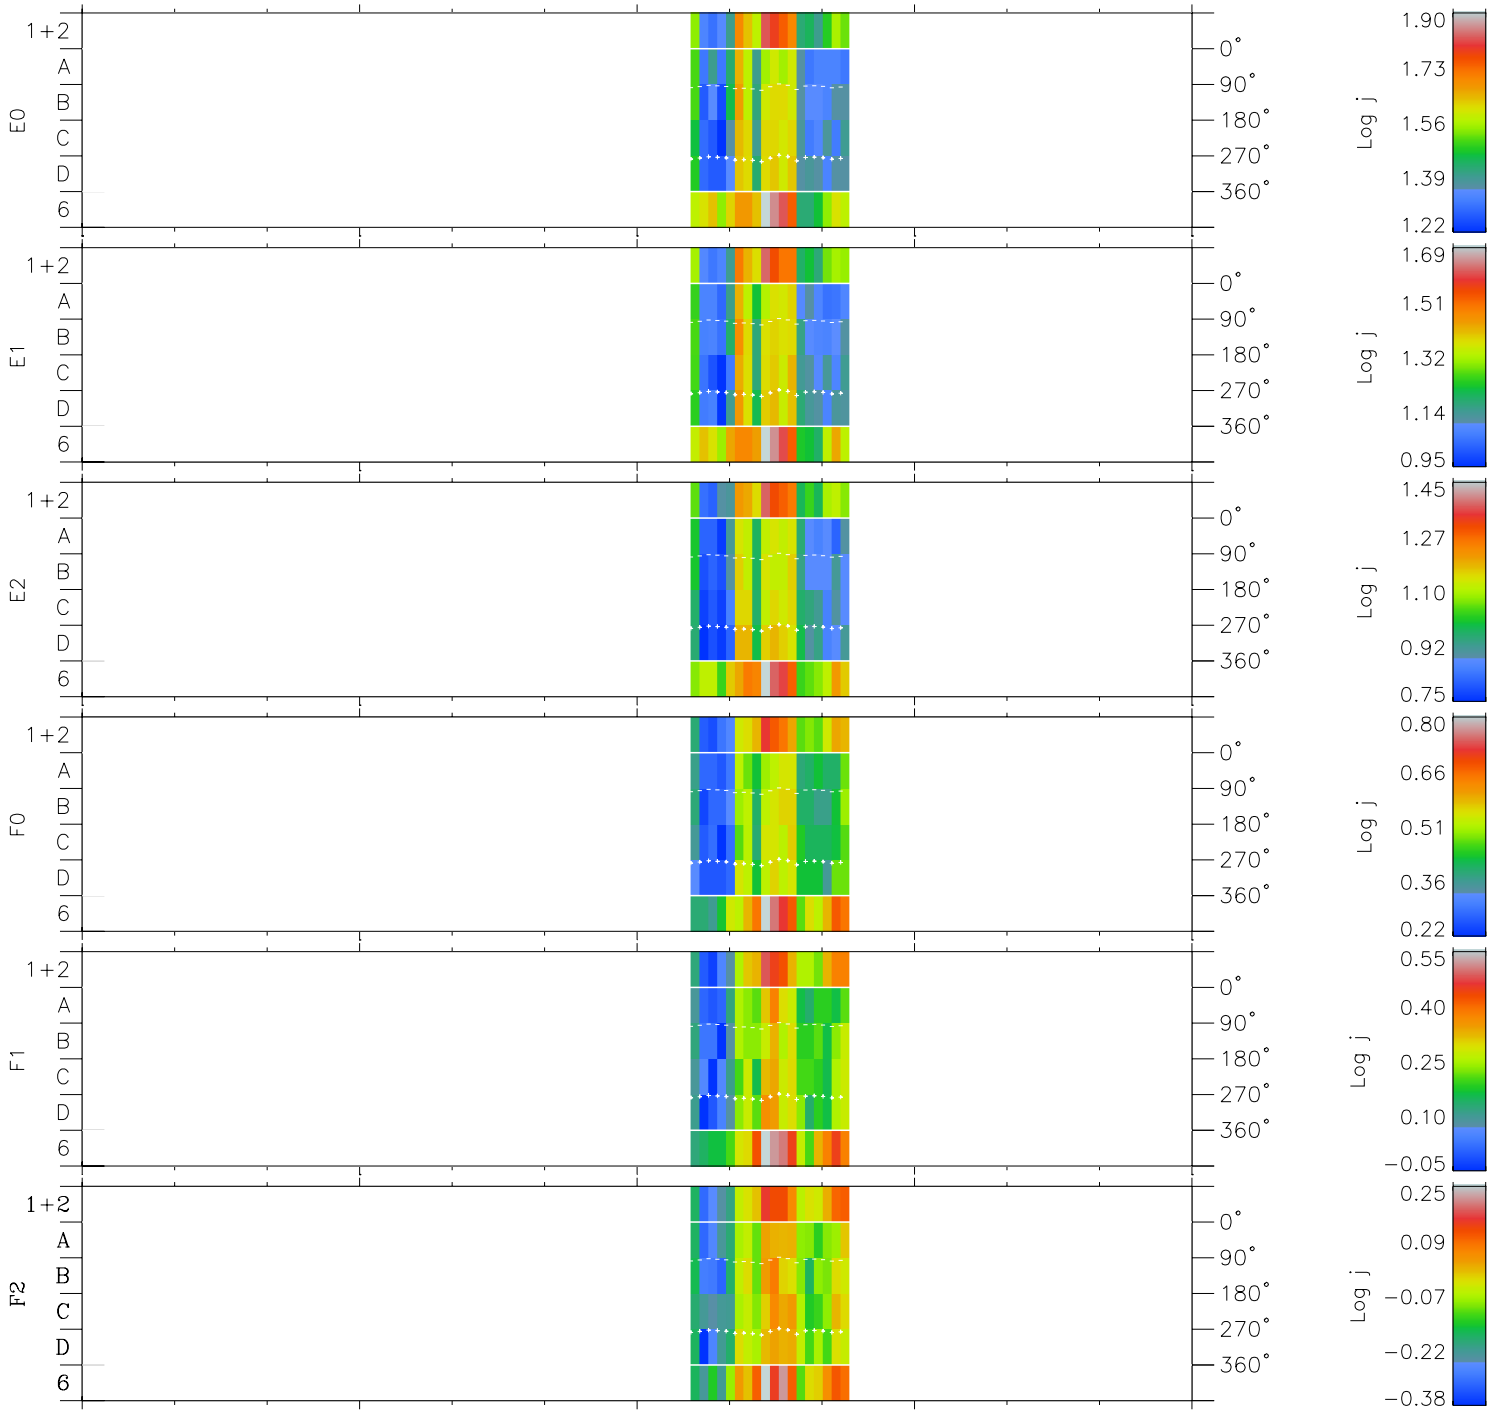

# Galileo EPD Real Time Azimuth Anisotropies 98218

Software Version: RTAZIM\_FLUX V 1.20  
 Data Production: 06-03-00  
 Plot Production: Sun Sep 16 10:26:34 2001  
 Color File: wondr3  
 Geofactor File: 1.1

00:00:00 1998-218	218-06	218-12	218-18	00:00:00 1998-219	
+	+	+	+	+	X JSE(R <sub>j</sub> )
-96.32	-97.11	-97.91	-98.71	-99.49	Y JSE(R <sub>j</sub> )
28.30	28.04	27.78	27.52	27.25	Z JSE(R <sub>j</sub> )
2.48	2.52	2.56	2.60	2.64	

- ◇ = Jupiter look direction
- = Corotation look direction