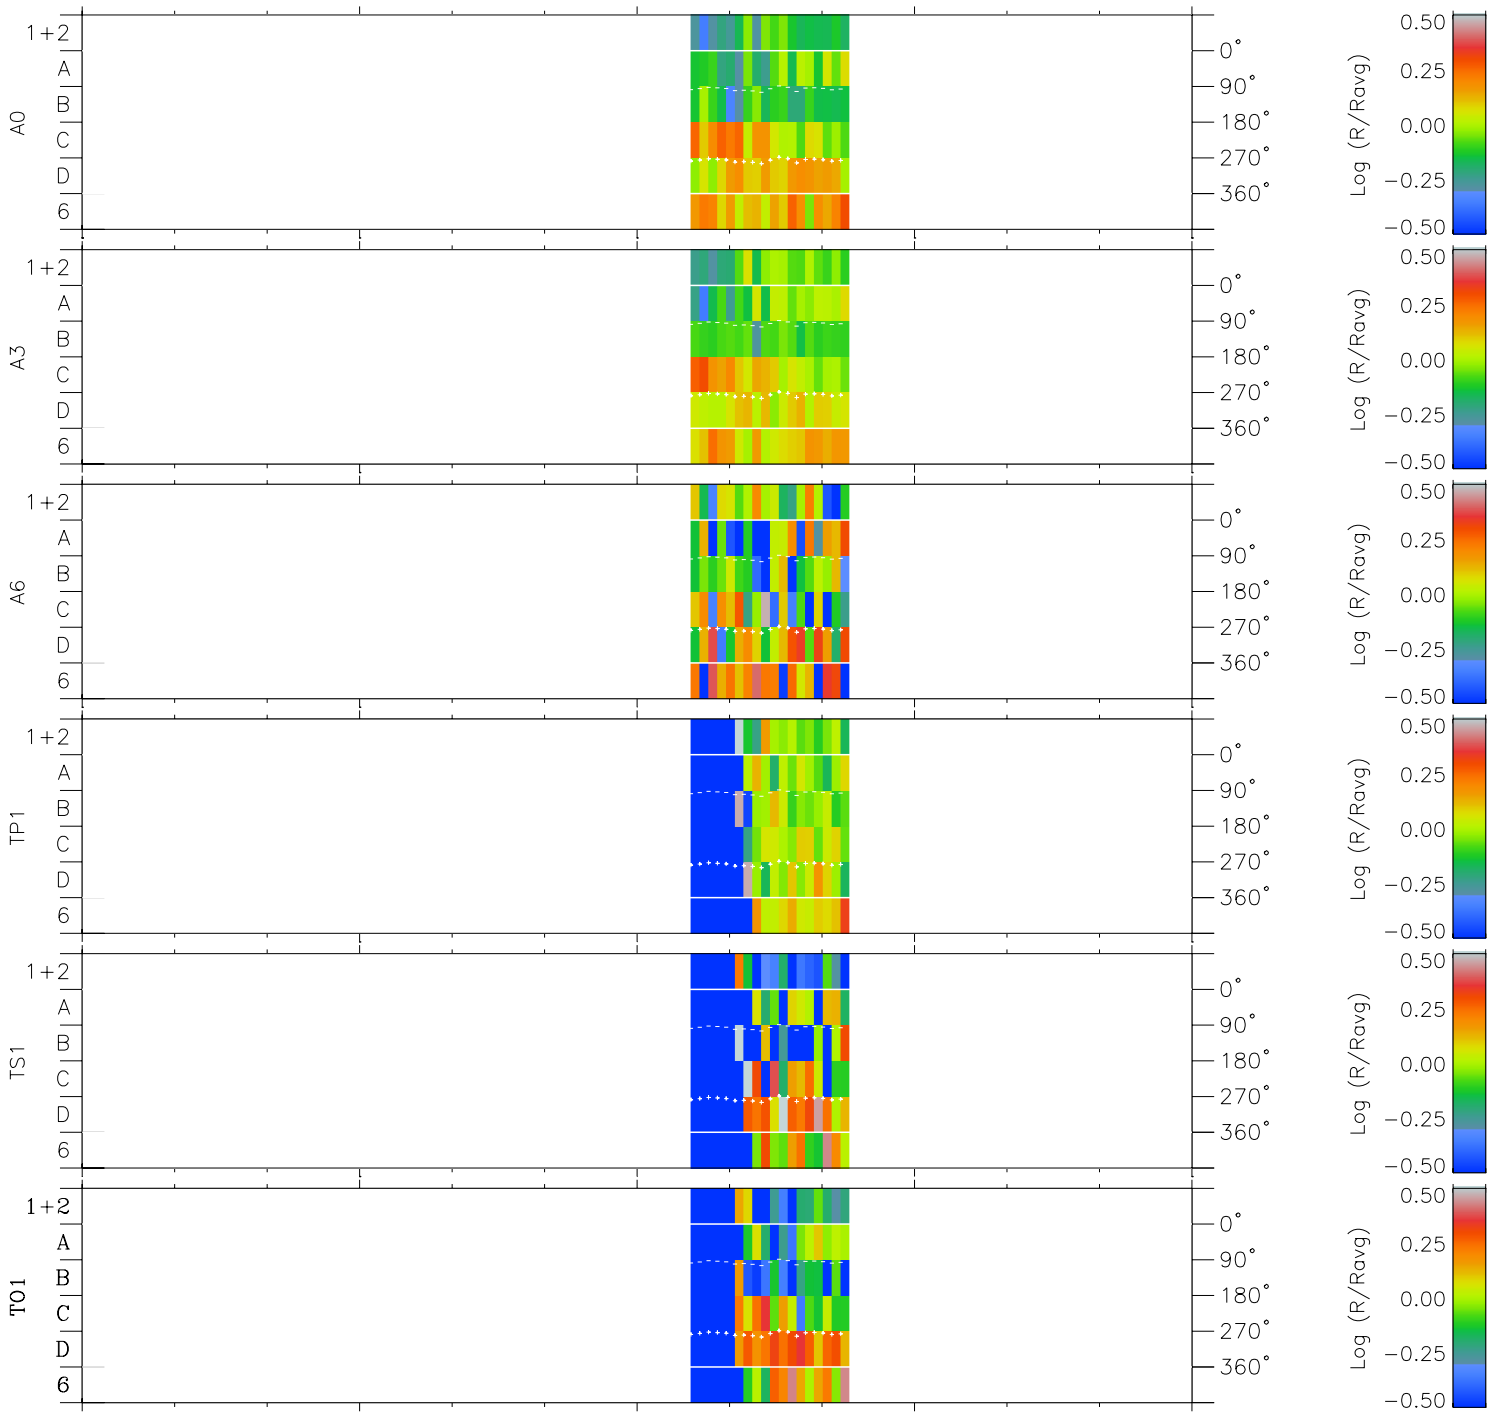

Galileo EPD Real Time Azimuth Anisotropies 98218

Software Version: RTAZIM_MEAN V 1.20
 Data Production: 06-03-00
 Plot Production: Sun Sep 16 10:26:27 2001
 Color File: wondr3
 Geofactor File: 1.1

00:00:00 1998-218	218-06	218-12	218-18	00:00:00 1998-219	
+	+	+	+	+	X JSE(R _j)
-96.32	-97.11	-97.91	-98.71	-99.49	Y JSE(R _j)
28.30	28.04	27.78	27.52	27.25	Z JSE(R _j)
2.48	2.52	2.56	2.60	2.64	

- ◇ = Jupiter look direction
- = Corotation look direction