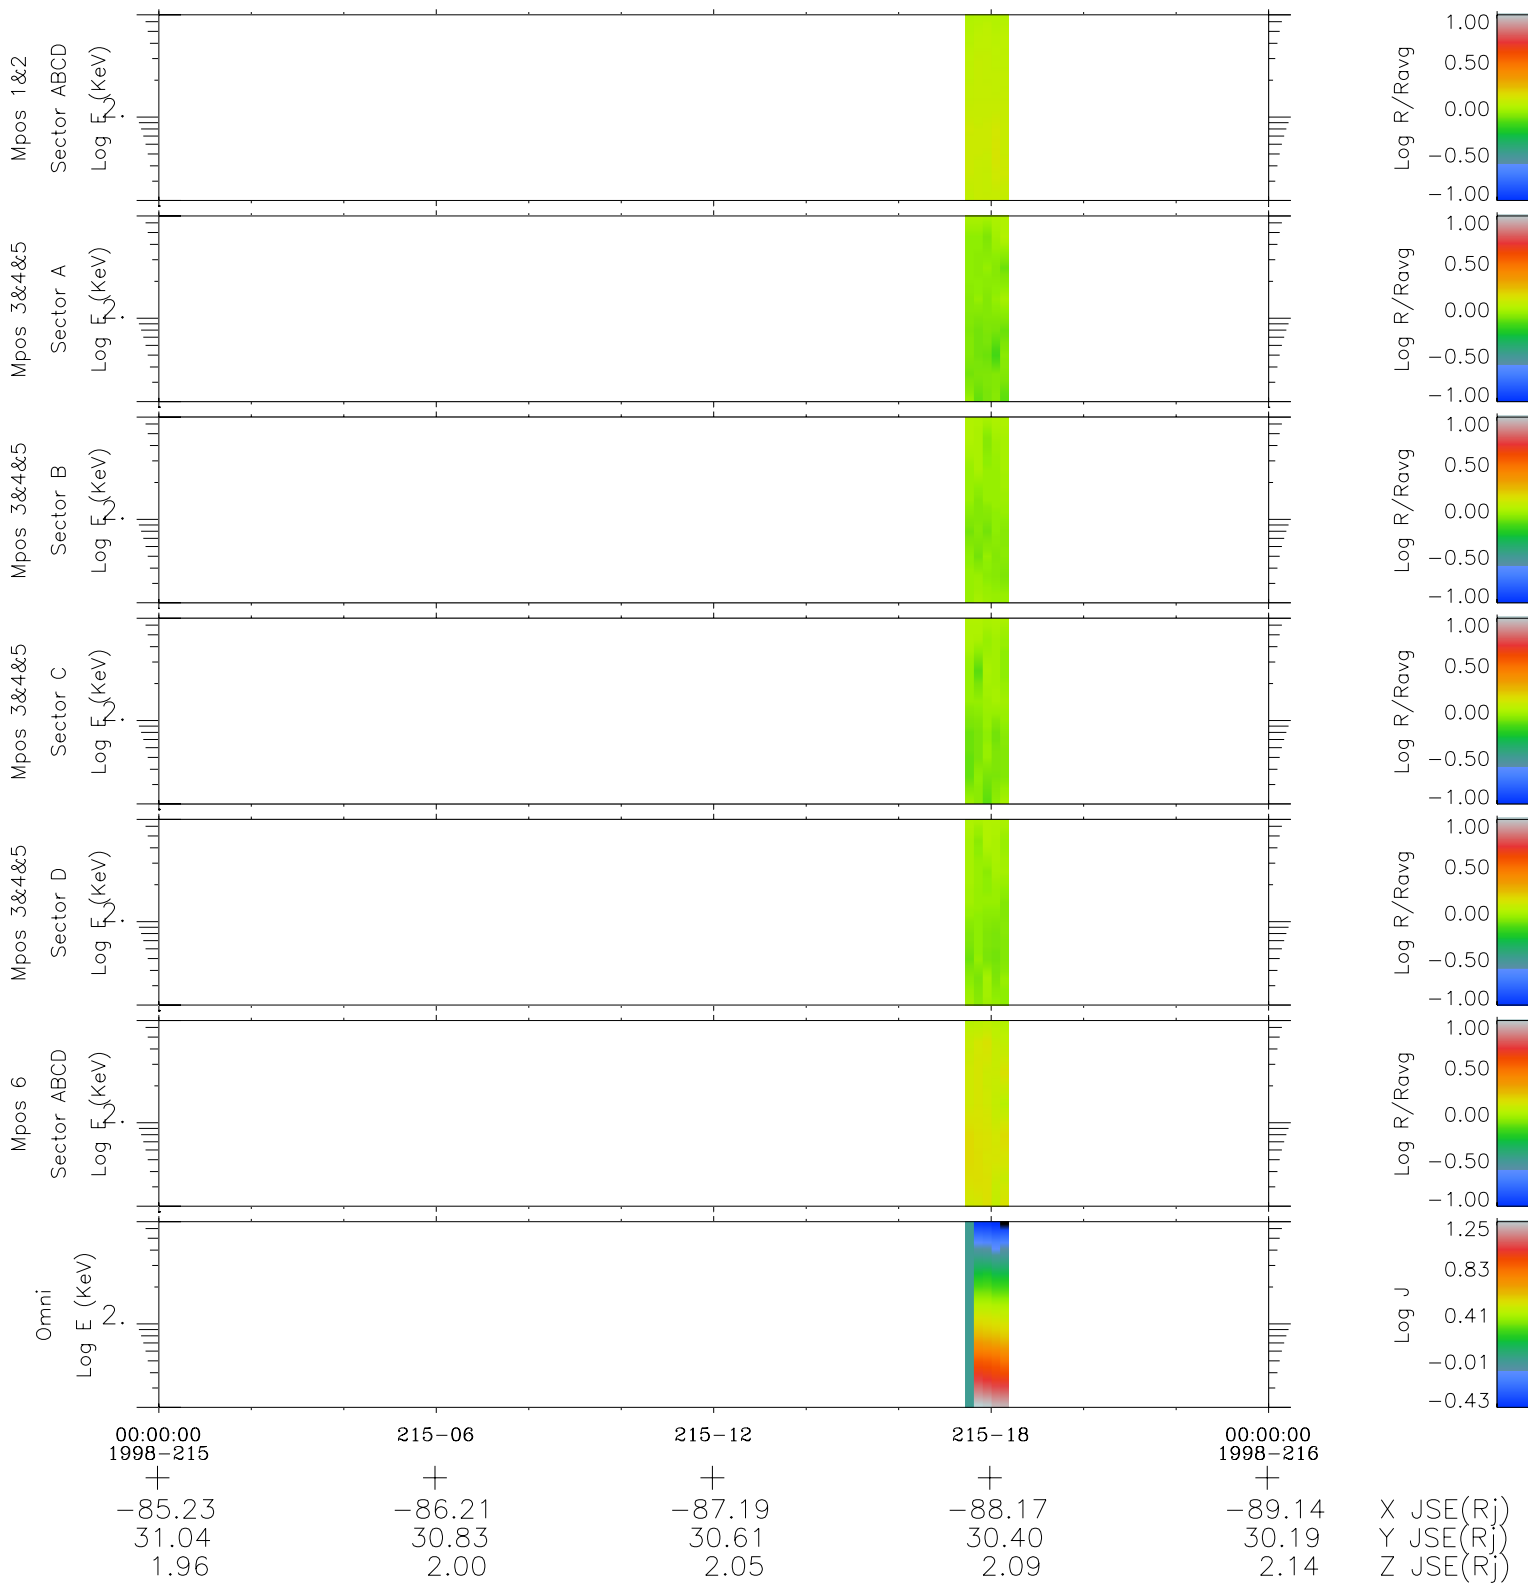

Galileo EPD Real Time R6 Electrons Spectra 98215

Software Version: RTSPEC_R6 V 1.20
 Data Production: 06-03-00
 Plot Production: Sun Sep 16 10:20:31 2001
 Color File: wondr3
 Geofactor File: 1.1

- ◇ = Jupiter look direction
- = Corotation look direction