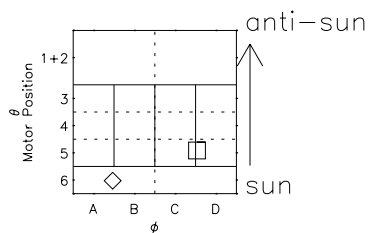

Galileo EPD Real Time R6 Electrons Spectra 98215

Software Version: RTSPEC_R6 V 1.20
 Data Production: 06-03-00
 Plot Production: Sun Sep 16 10:20:31 2001
 Color File: wondr3
 Geofactor File: 1.1

- ◇ = Jupiter look direction
- = Corotation look direction