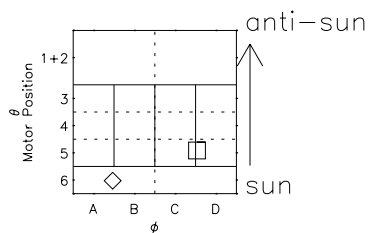

# Galileo EPD Real Time R6 Ions Spectra 98215

Software Version: RTSPEC\_R6 V 1.20  
 Data Production: 06-03-00  
 Plot Production: Sun Sep 16 10:20:27 2001  
 Color File: wondr3  
 Geofactor File: 1.1

- ◇ = Jupiter look direction
- = Corotation look direction