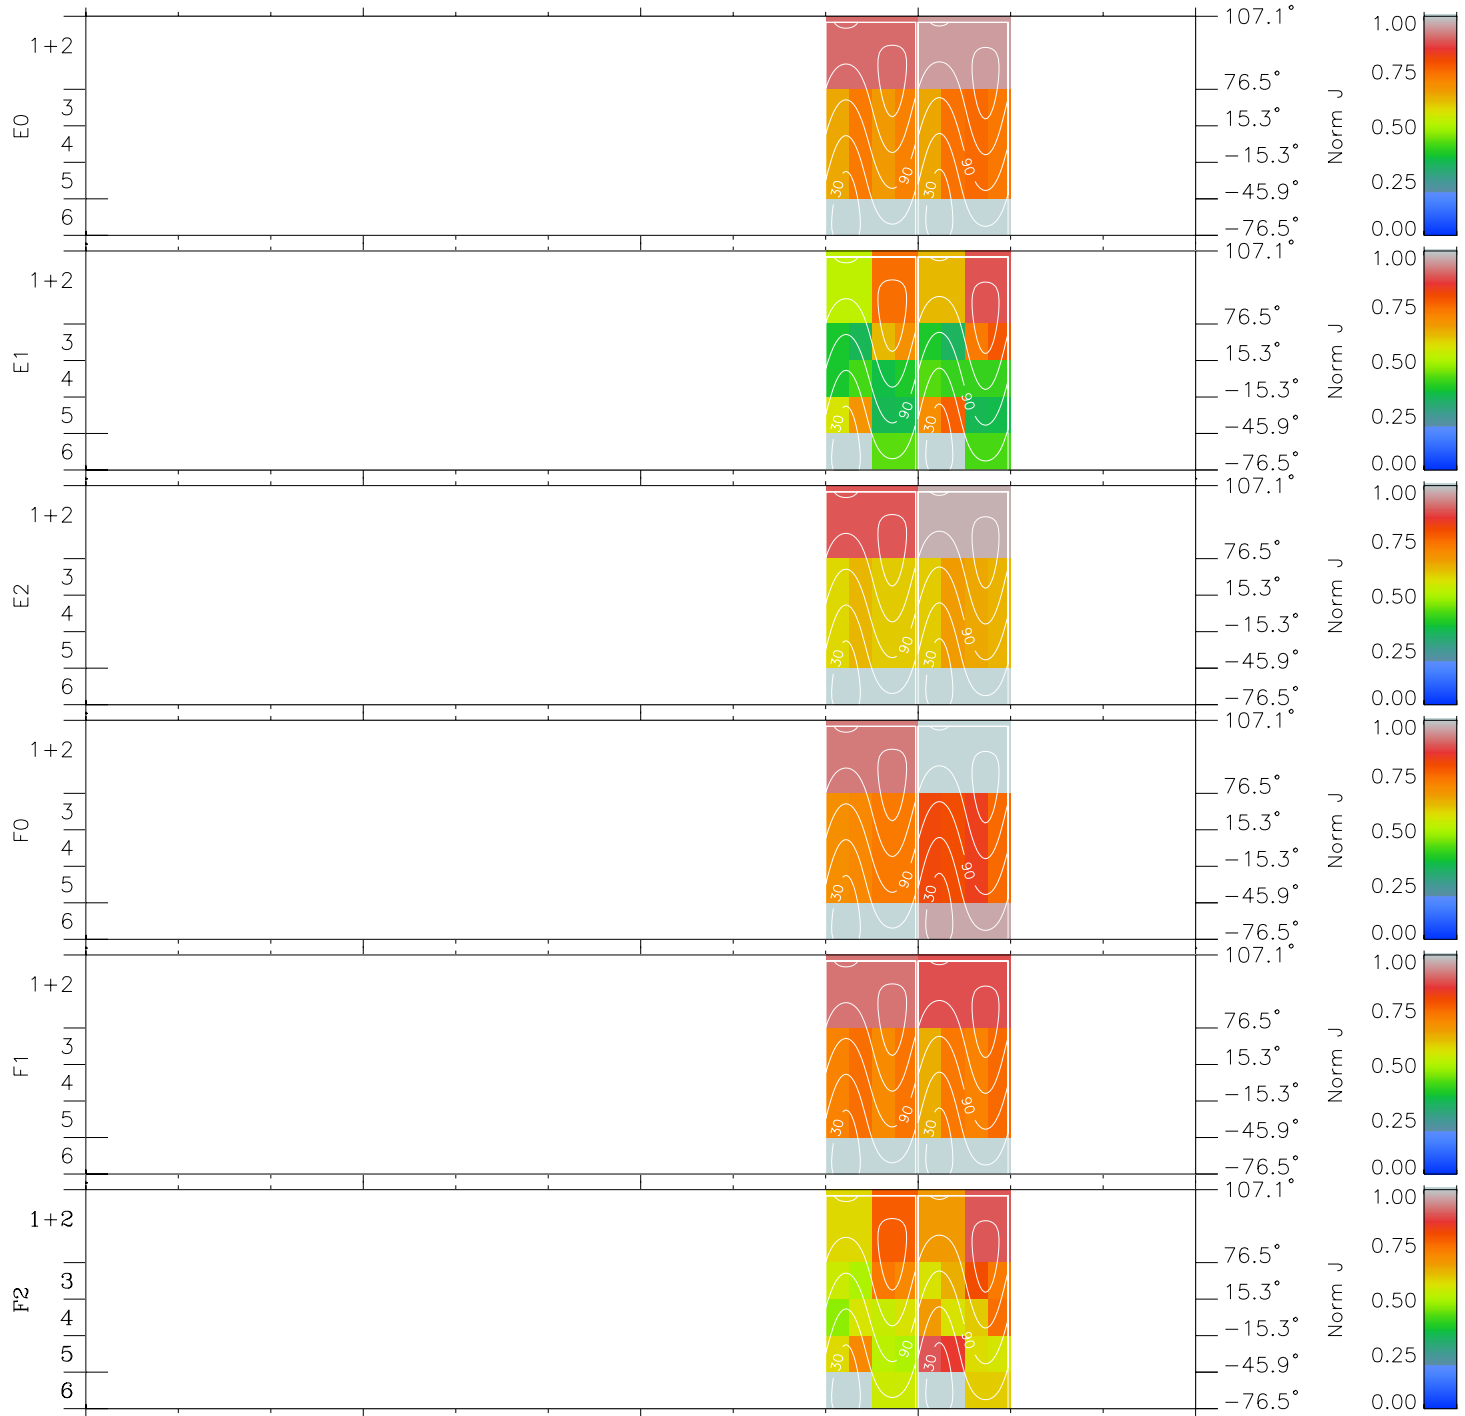

Galileo EPD Real Time All-Sky Anisotropies 98215

Software Version: RTSKY_NORM V 1.20
 Data Production: 06-03-00
 Plot Production: Sun Sep 16 10:20:45 2001
 Color File: wondr3
 Geofactor File: 1.1

00:00:00 1998-215	215-06	215-12	215-18	00:00:00 1998-216	X JSE(R _j)	Y JSE(R _j)	Z JSE(R _j)
+ -85.23 31.04 1.96	+ -86.21 30.83 2.00	+ -87.19 30.61 2.05	+ -88.17 30.40 2.09	+ -89.14 30.19 2.14			

- ◇ = Jupiter look direction
- = Corotation look direction