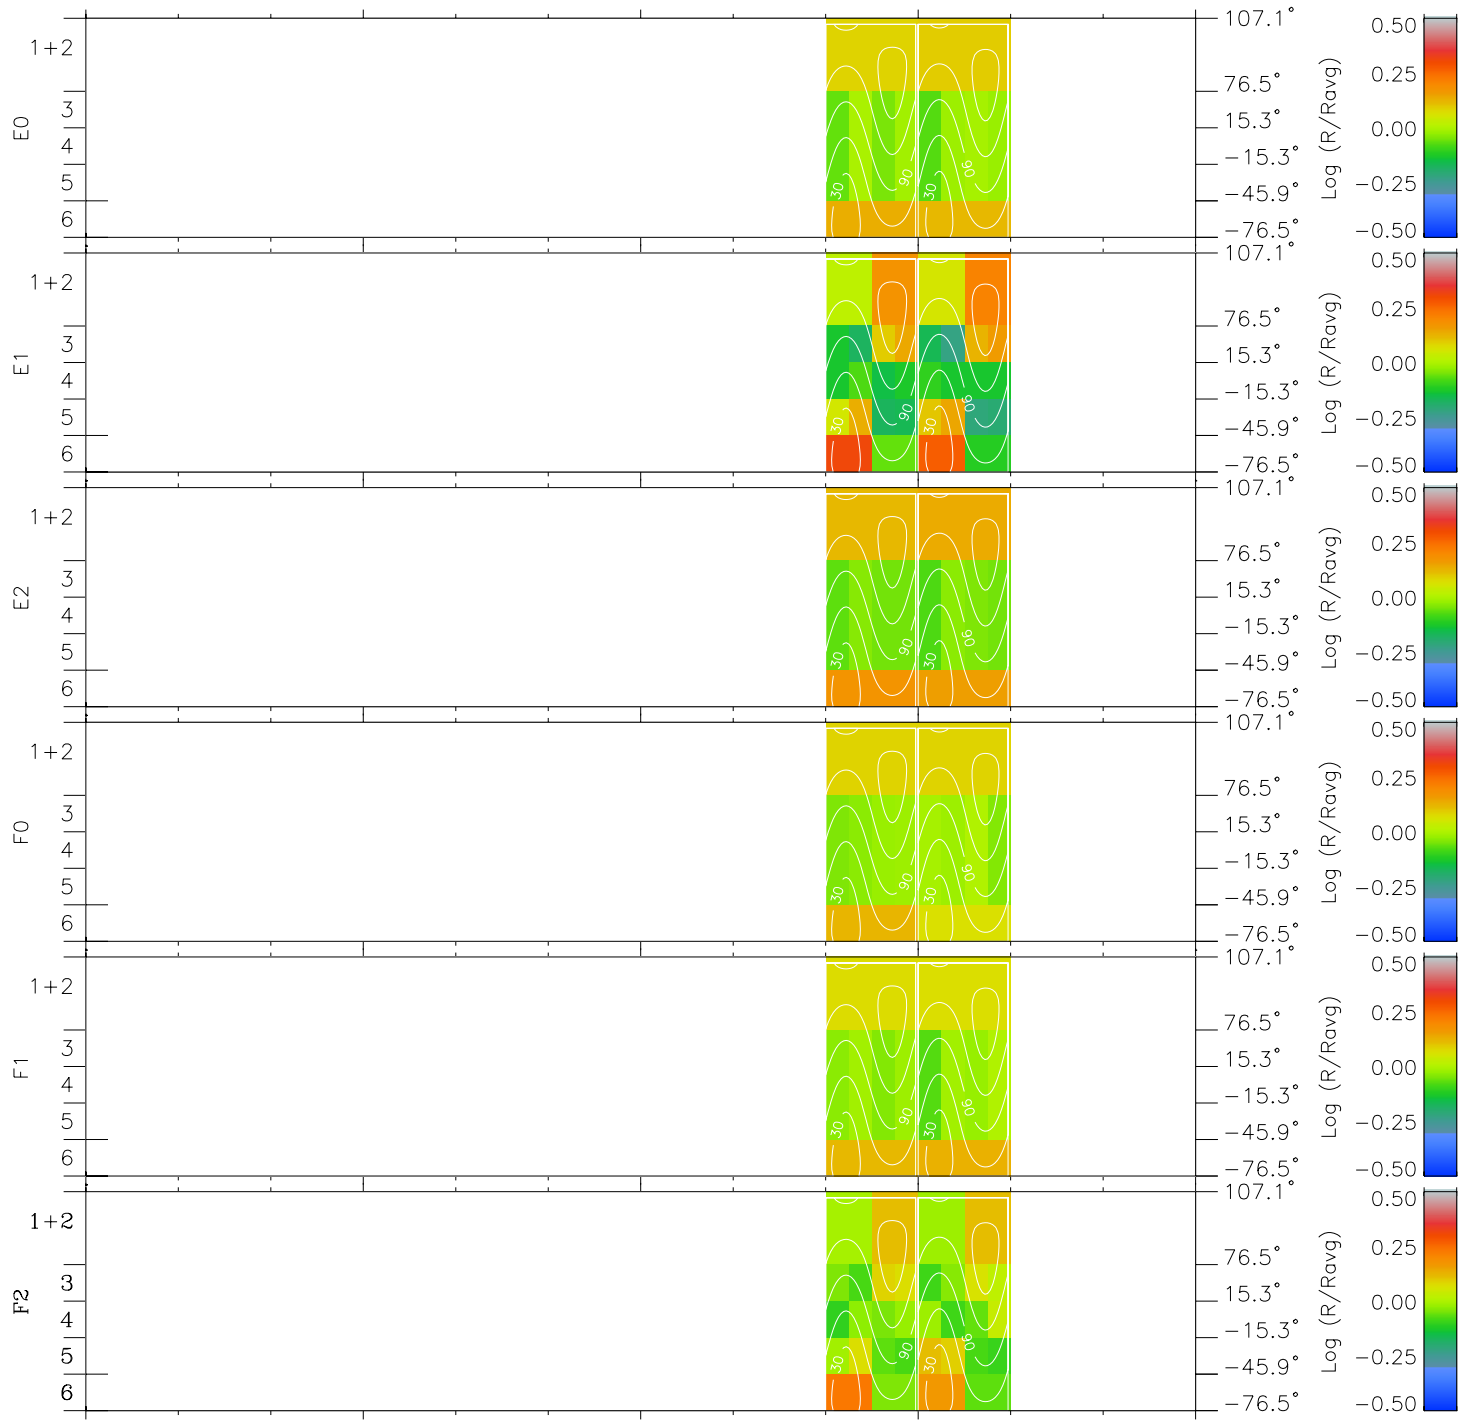

# Galileo EPD Real Time All-Sky Anisotropies 98215

Software Version: RTSKY\_MEAN V 1.20  
 Data Production: 06-03-00  
 Plot Production: Sun Sep 16 10:20:37 2001  
 Color File: wondr3  
 Geofactor File: 1.1

| 00:00:00<br>1998-215 | 215-06 | 215-12 | 215-18 | 00:00:00<br>1998-216 | X JSE(R <sub>j</sub> ) |
|----------------------|--------|--------|--------|----------------------|------------------------|
| +                    | +      | +      | +      | +                    |                        |
| -85.23               | -86.21 | -87.19 | -88.17 | -89.14               | Y JSE(R <sub>j</sub> ) |
| 31.04                | 30.83  | 30.61  | 30.40  | 30.19                | Z JSE(R <sub>j</sub> ) |
| 1.96                 | 2.00   | 2.05   | 2.09   | 2.14                 |                        |

- ◇ = Jupiter look direction
- = Corotation look direction