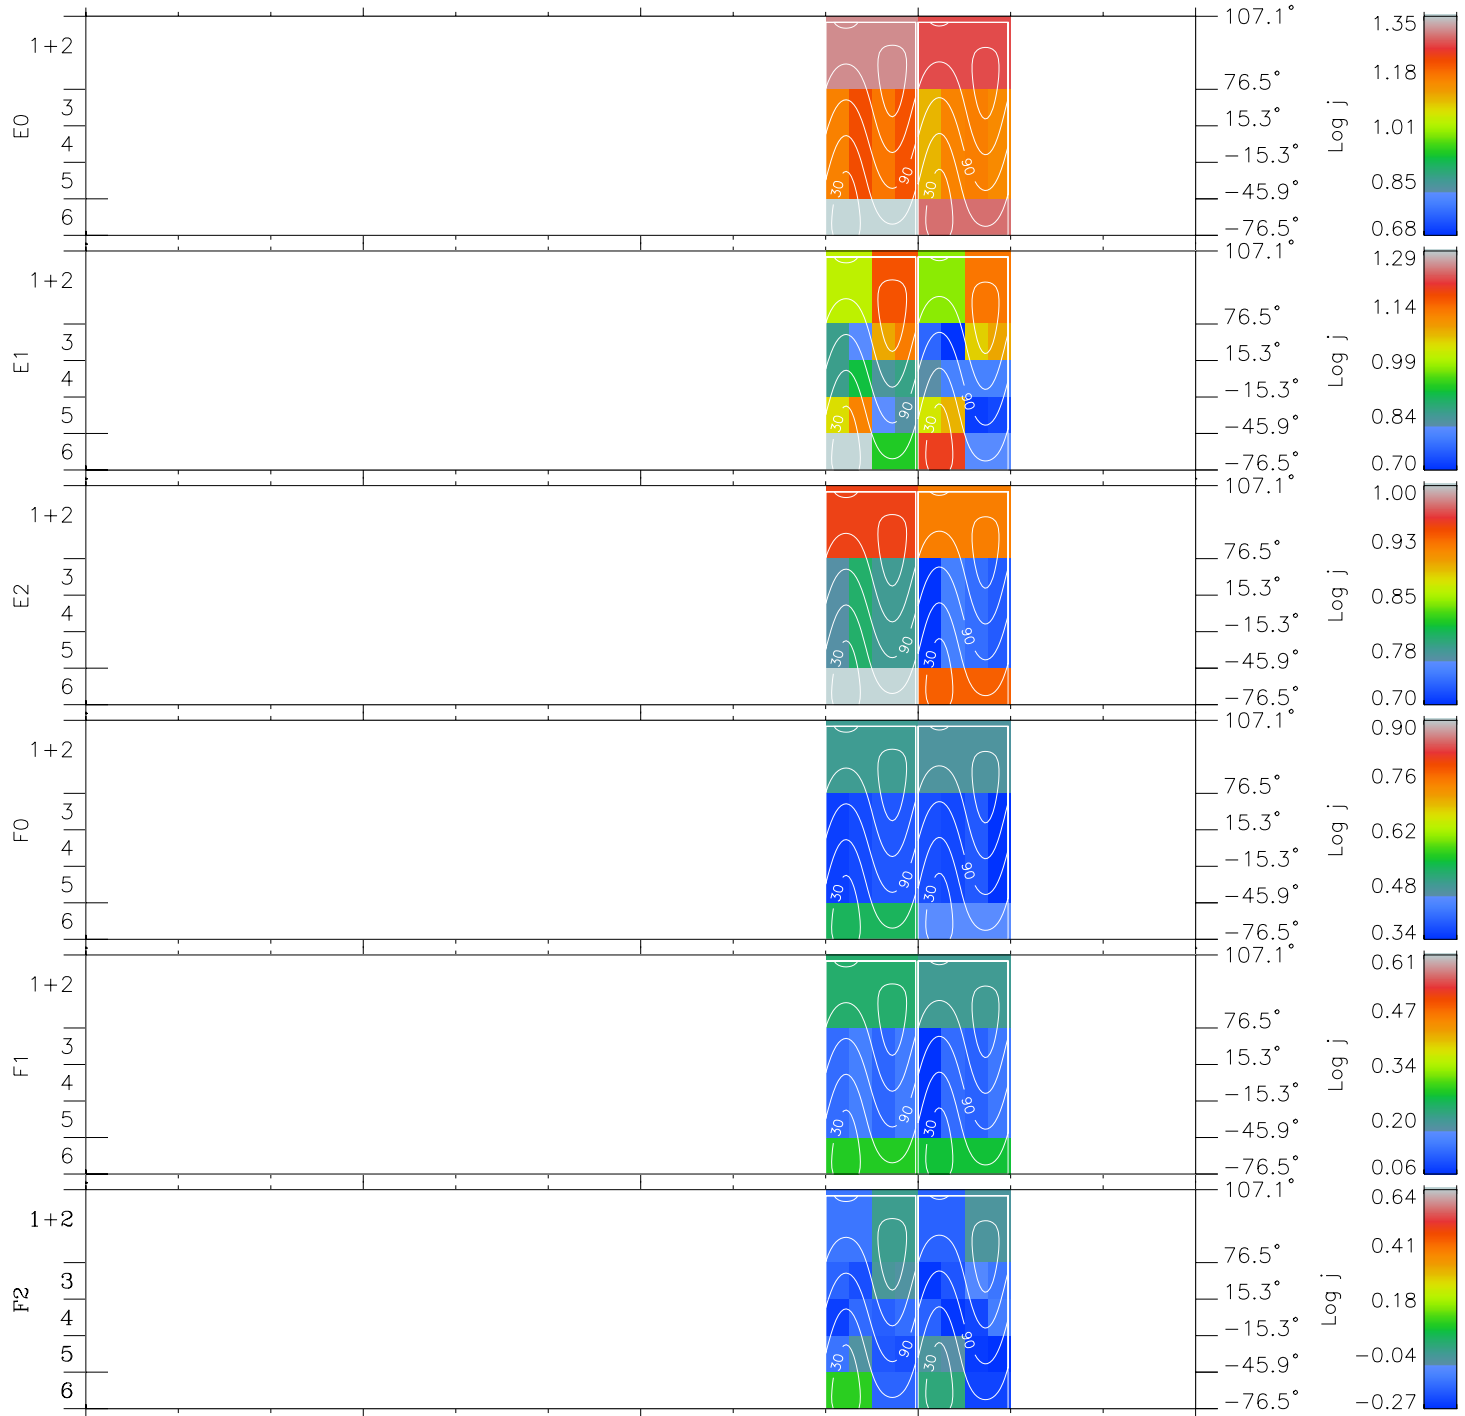

# Galileo EPD Real Time All-Sky Anisotropies 98215

Software Version: RTSKY\_FLUX V 1.20  
 Data Production: 06-03-00  
 Plot Production: Sun Sep 16 10:20:41 2001  
 Color File: wondr3  
 Geofactor File: 1.1

00:00:00 1998-215	215-06	215-12	215-18	00:00:00 1998-216	X JSE(R <sub>j</sub> )
+	+	+	+	+	
-85.23	-86.21	-87.19	-88.17	-89.14	Y JSE(R <sub>j</sub> )
31.04	30.83	30.61	30.40	30.19	Z JSE(R <sub>j</sub> )
1.96	2.00	2.05	2.09	2.14	

- ◇ = Jupiter look direction
- = Corotation look direction