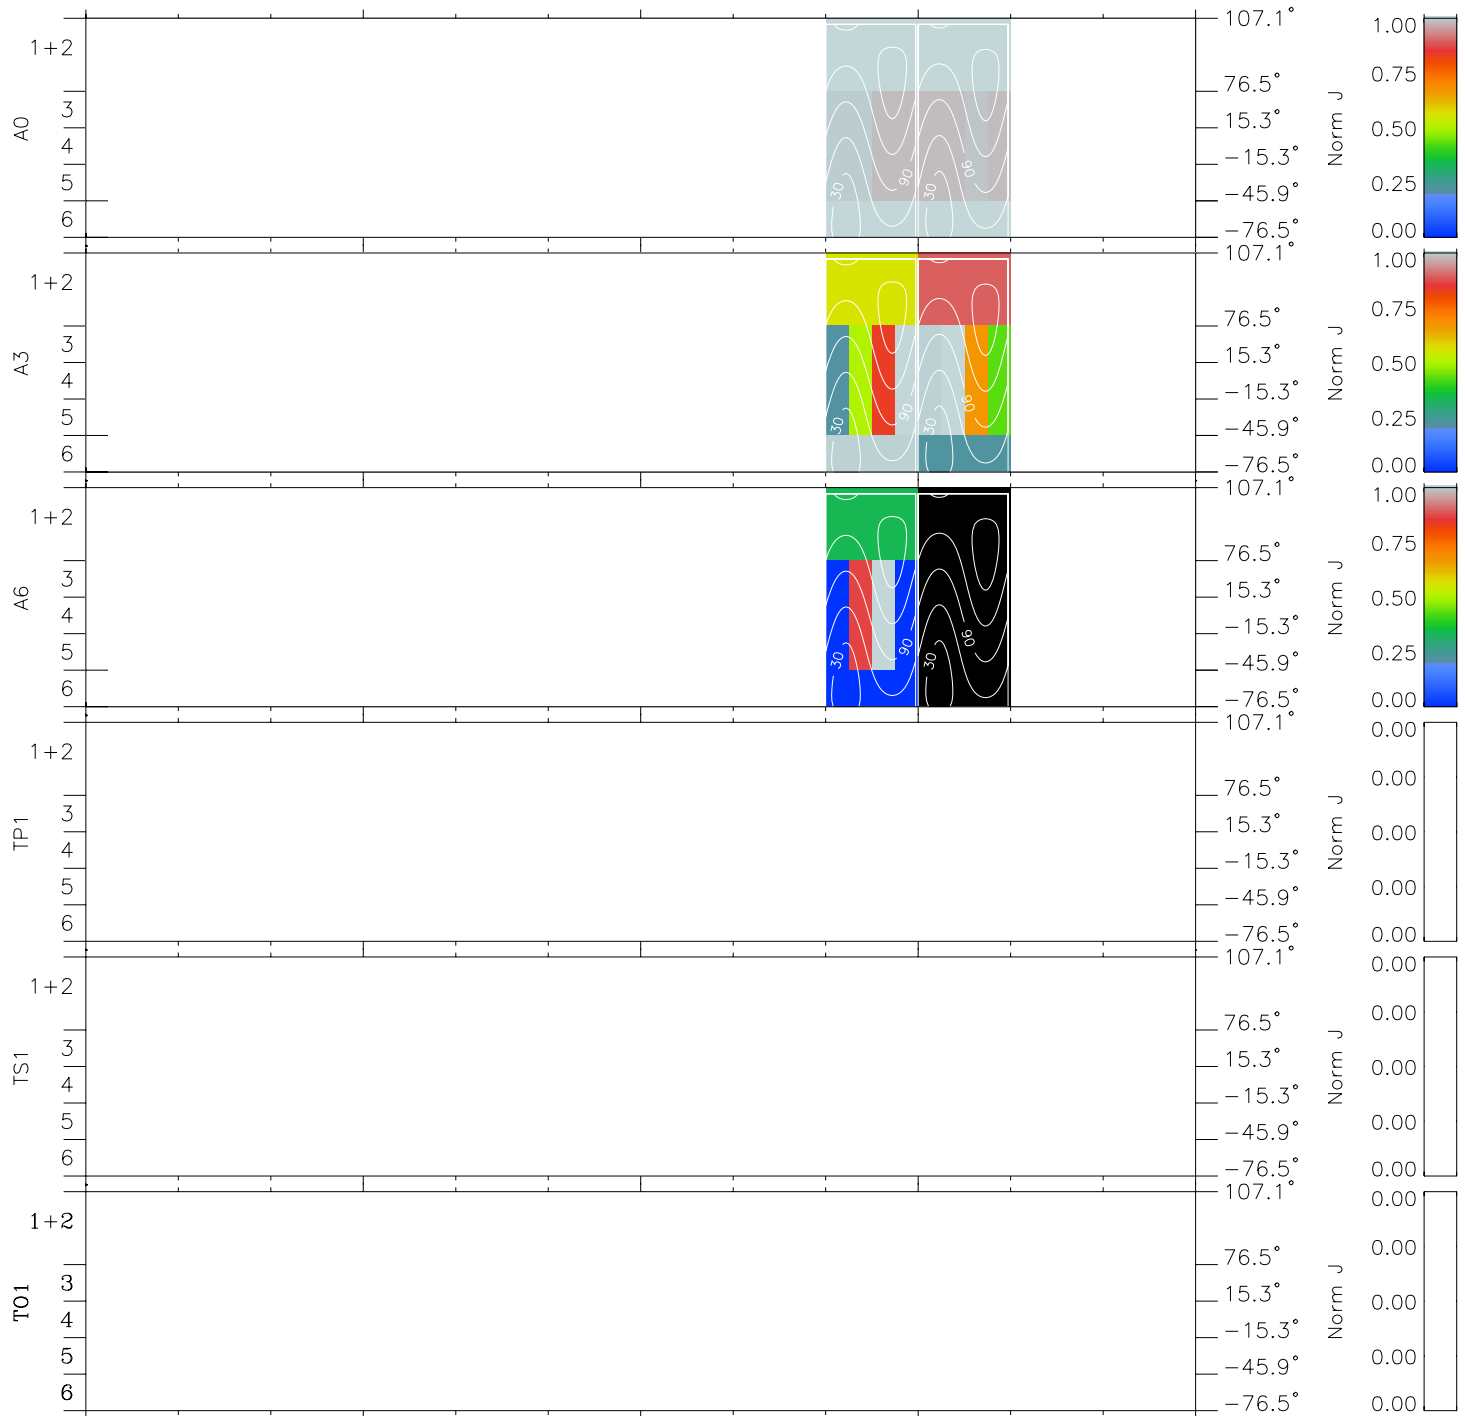

Galileo EPD Real Time All-Sky Anisotropies 98215

Software Version: RTSKY_NORM V 1.20
Data Production: 06-03-00
Plot Production: Sun Sep 16 10:20:44 2001
Color File: wondr3
Geofactor File: 1.1

00:00:00 1998-215	215-06	215-12	215-18	00:00:00 1998-216	
+	+	+	+	+	X JSE(R _j)
-85.23	-86.21	-87.19	-88.17	-89.14	Y JSE(R _j)
31.04	30.83	30.61	30.40	30.19	Z JSE(R _j)
1.96	2.00	2.05	2.09	2.14	

- ◇ = Jupiter look direction
- = Corotation look direction