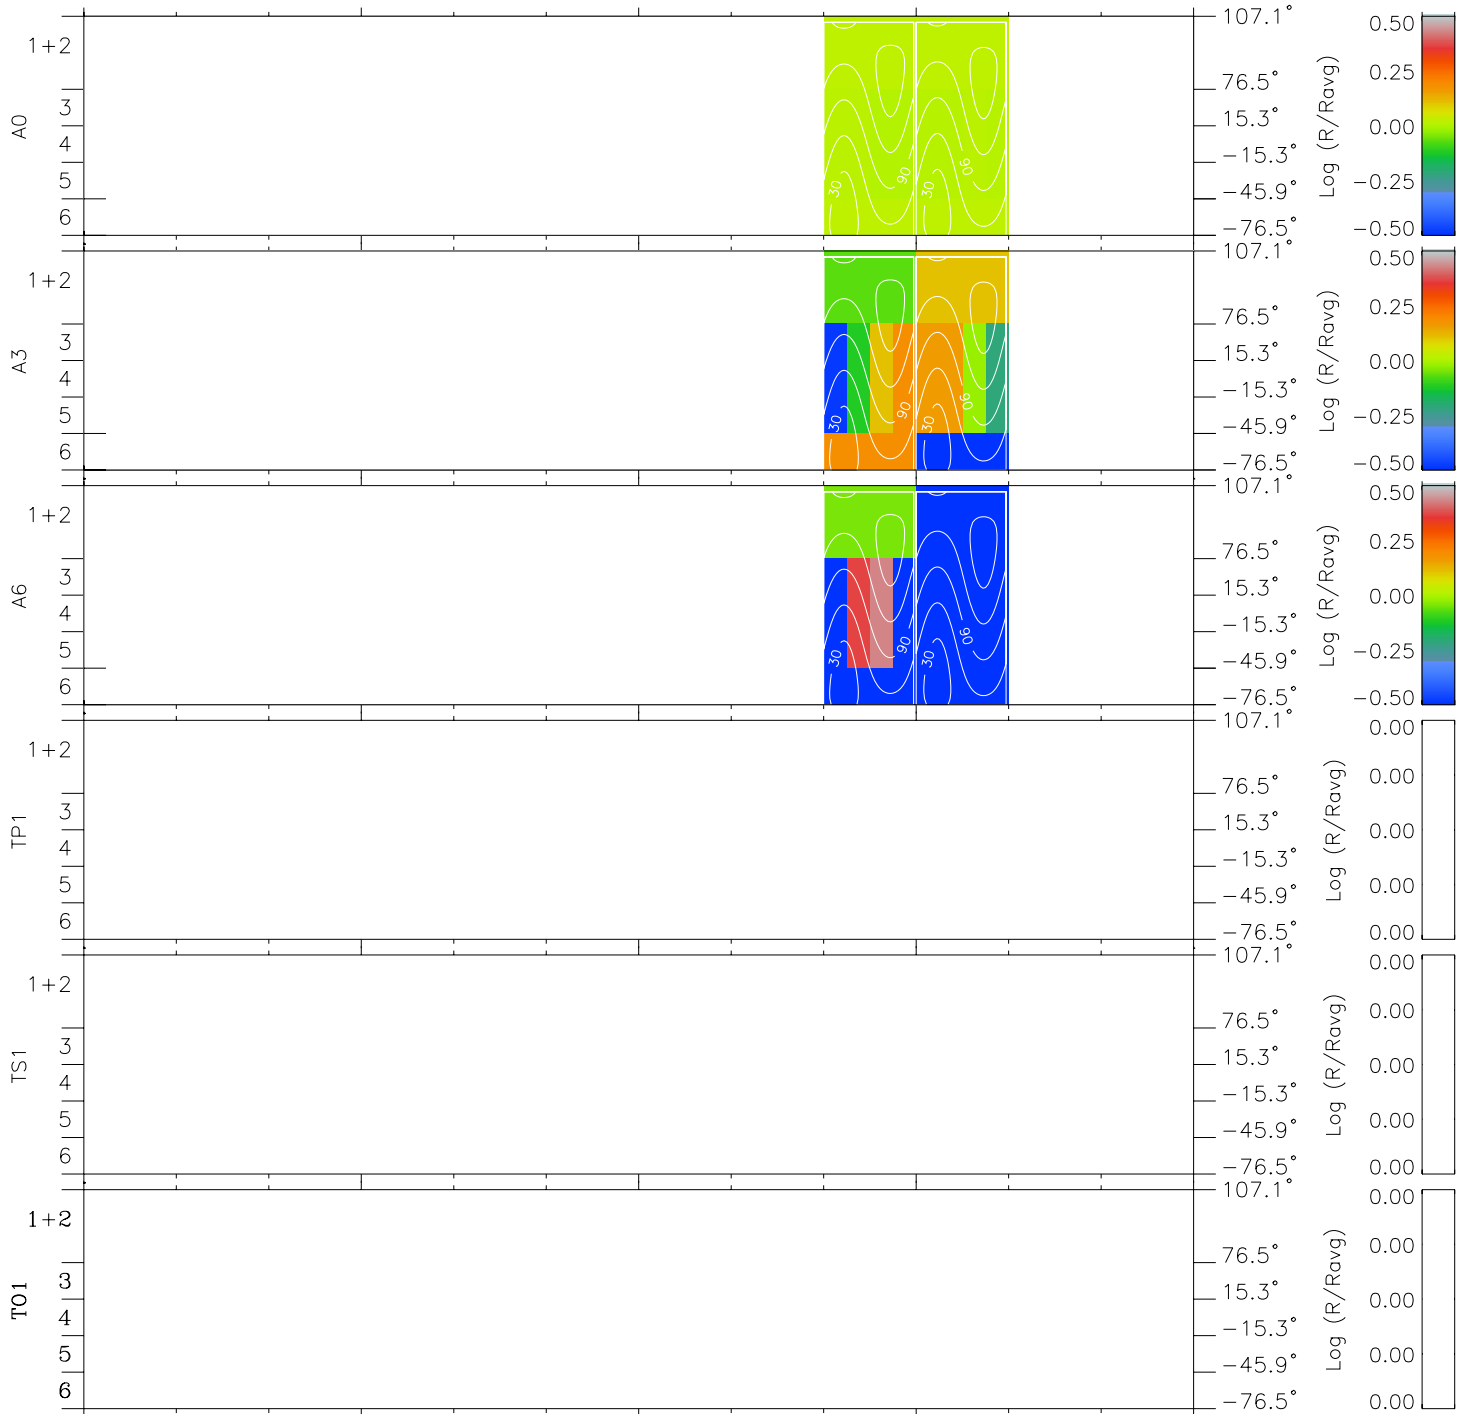

Galileo EPD Real Time All-Sky Anisotropies 98215

Software Version: RTSKY_MEAN V 1.20
Data Production: 06-03-00
Plot Production: Sun Sep 16 10:20:35 2001
Color File: wondr3
Geofactor File: 1.1

00:00:00 1998-215	215-06	215-12	215-18	00:00:00 1998-216	
+	+	+	+	+	X JSE(R _j)
-85.23	-86.21	-87.19	-88.17	-89.14	Y JSE(R _j)
31.04	30.83	30.61	30.40	30.19	Z JSE(R _j)
1.96	2.00	2.05	2.09	2.14	

- ◇ = Jupiter look direction
- = Corotation look direction