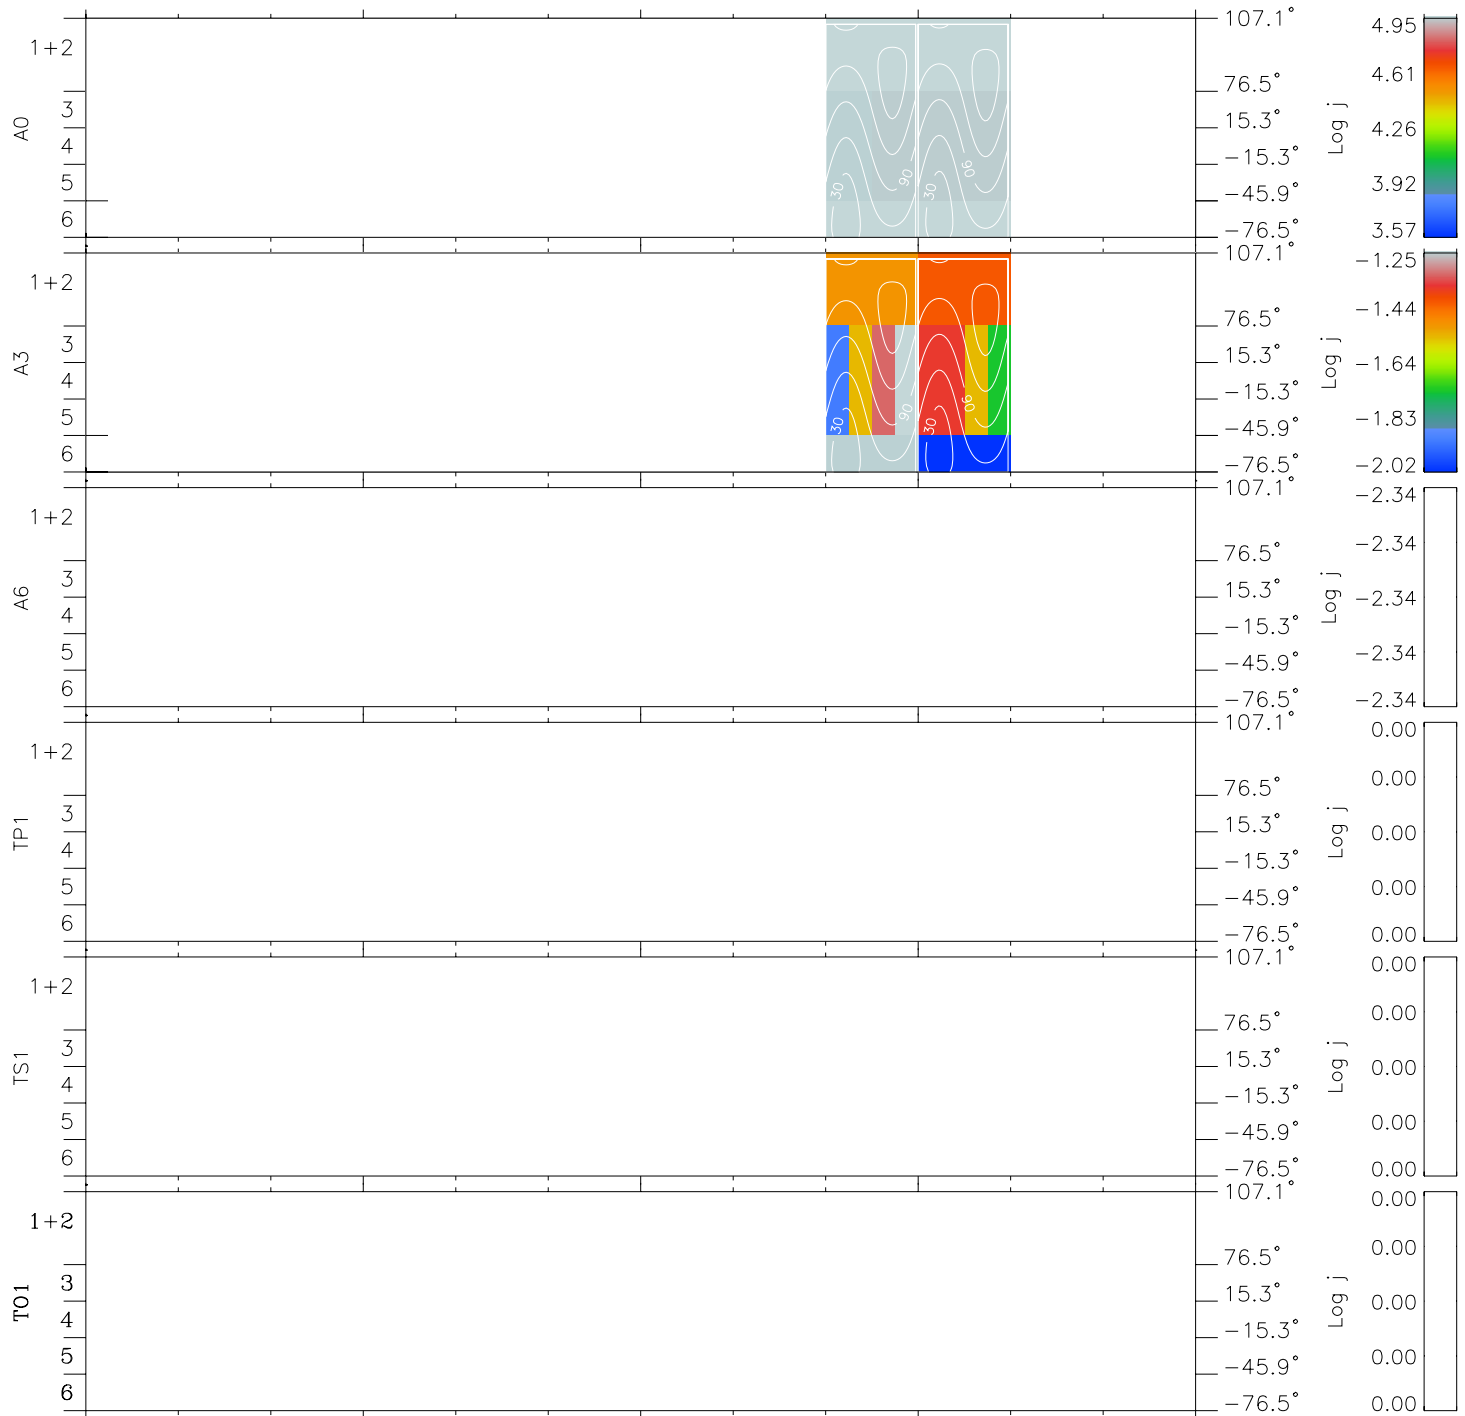

Galileo EPD Real Time All-Sky Anisotropies 98215

Software Version: RTSKY_FLUX V 1.20
 Data Production: 06-03-00
 Plot Production: Sun Sep 16 10:20:39 2001
 Color File: wondr3
 Geofactor File: 1.1

00:00:00 1998-215	215-06	215-12	215-18	00:00:00 1998-216	X JSE(R _j)
+	+	+	+	+	
-85.23	-86.21	-87.19	-88.17	-89.14	Y JSE(R _j)
31.04	30.83	30.61	30.40	30.19	Z JSE(R _j)
1.96	2.00	2.05	2.09	2.14	

- ◇ = Jupiter look direction
- = Corotation look direction