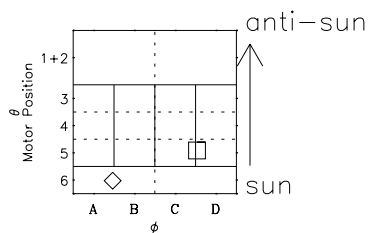

# Galileo EPD Real-Time Omni 98215

Software Version: RTLINE\_OMNI V 1.20  
Data Production: 06-03-00  
Plot Production: Sun Sep 16 10:21:10 2001

- ◇ = Jupiter look direction
- = Corotation look direction