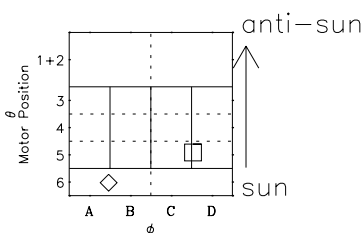

Galileo EPD Real-Time Six-Sector 98215

Software Version: RTLINE_R6 V 1.20
Data Production: 06-03-00
Plot Production: Sun Sep 16 10:21:14 2001

◇ = Jupiter look direction
□ = Corotation look direction