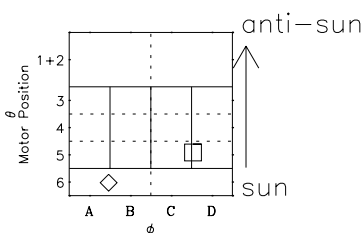

# Galileo EPD Real-Time Six-Sector 98215

Software Version: RTLINE\_R6 V 1.20  
Data Production: 06-03-00  
Plot Production: Sun Sep 16 10:21:13 2001

◇ = Jupiter look direction  
□ = Corotation look direction