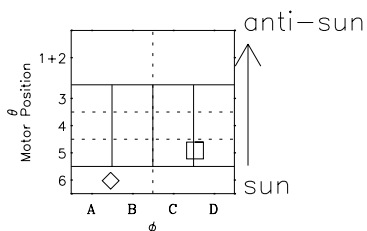

Galileo EPD Real-Time Six-Sector 98215

Software Version: RTLINE_R6 V 1.20
Data Production: 06-03-00
Plot Production: Sun Sep 16 10:21:12 2001

- ◇ = Jupiter look direction
- = Corotation look direction