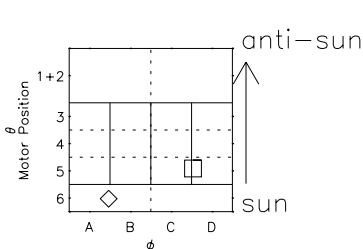

# Galileo EPD Real Elevation Anisotropies 98215

Software Version: RTELEV\_NORM V 1.20  
Data Production: 06-03-00  
Plot Production: Sun Sep 16 10:20:56 2001  
Color File: wondr3  
Geofactor File: 1.1

- ◇ = Jupiter look direction
- = Corotation look direction