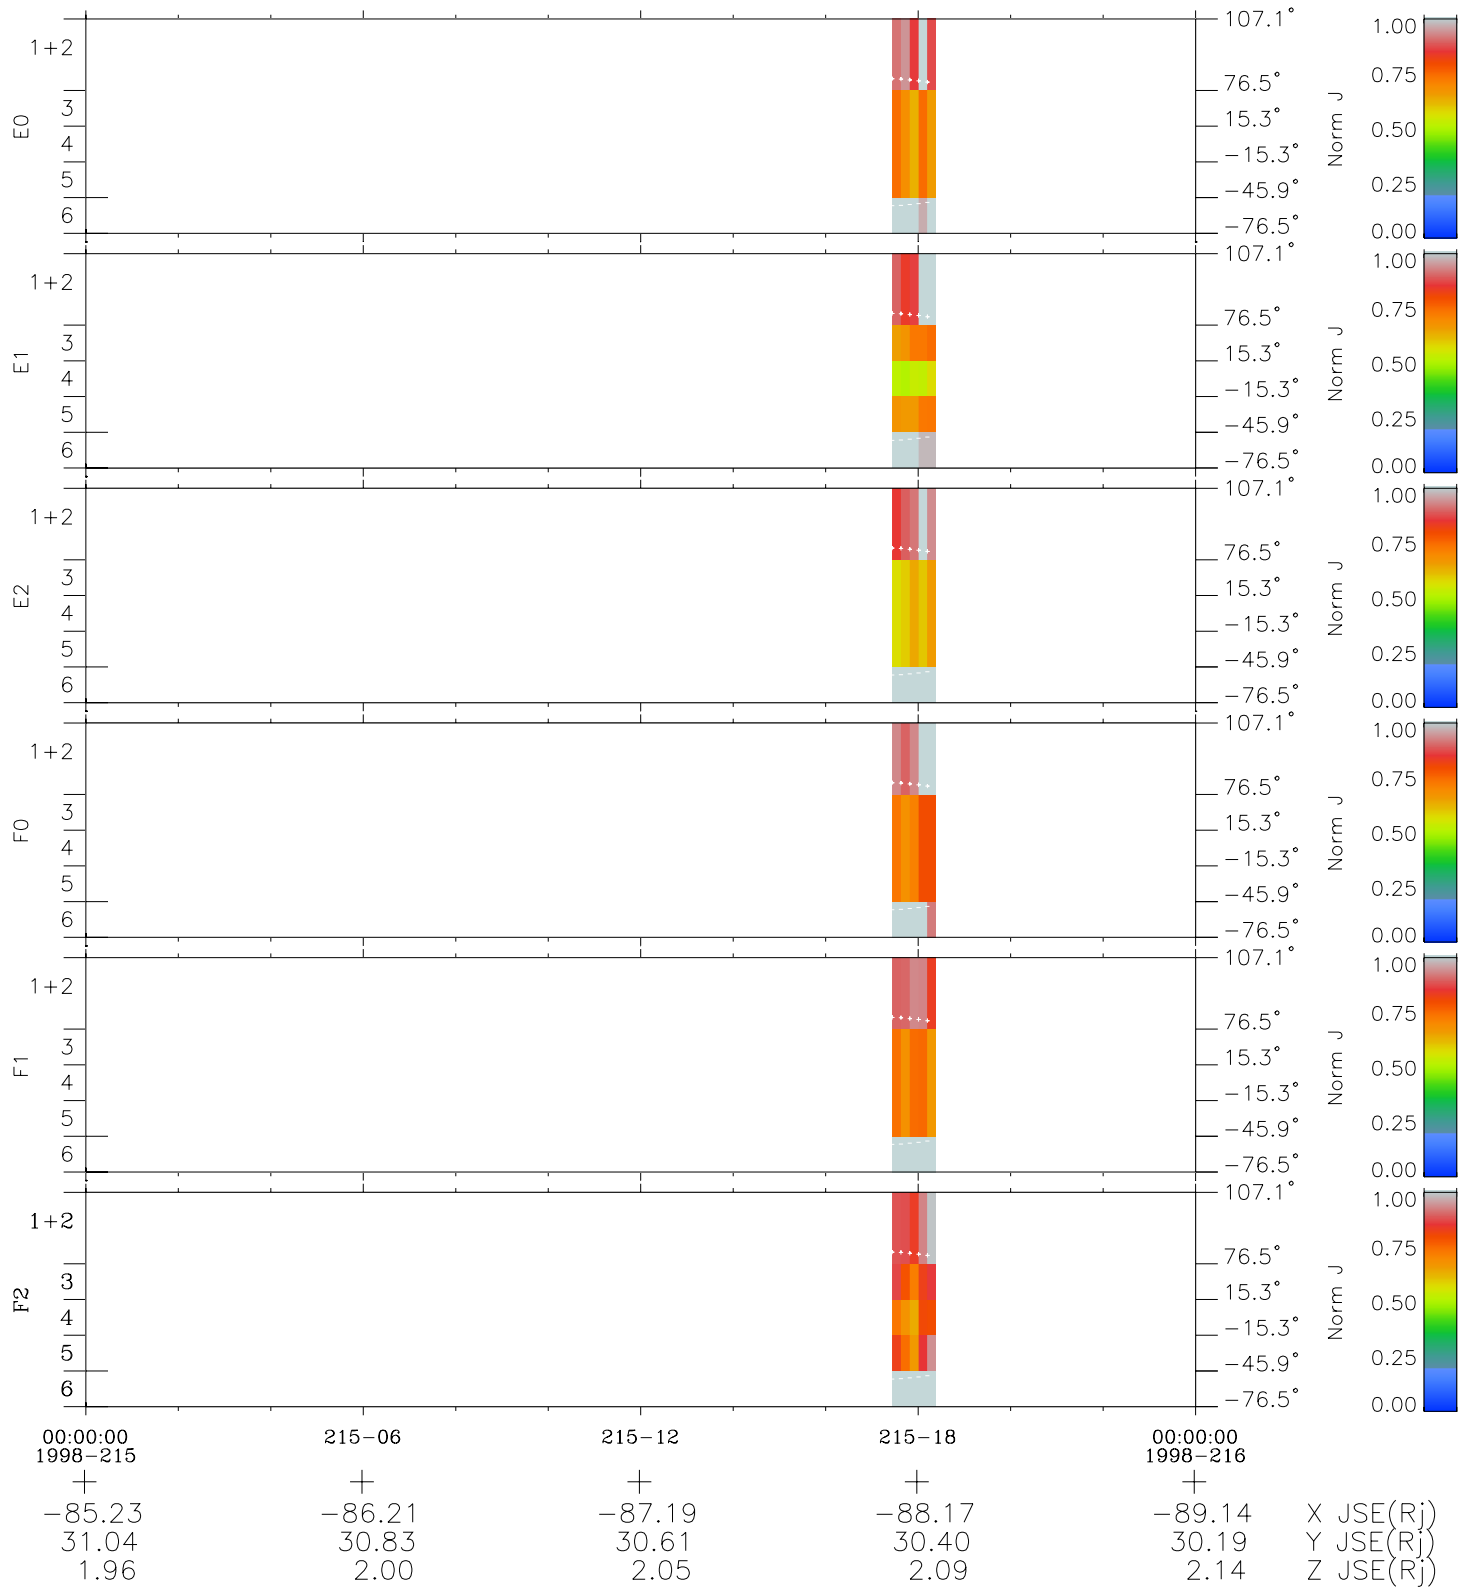

# Galileo EPD Real Elevation Anisotropies 98215

Software Version: RTELEV\_NORM V 1.20  
Data Production: 06-03-00  
Plot Production: Sun Sep 16 10:20:56 2001  
Color File: wondr3  
Geofactor File: 1.1

- ◇ = Jupiter look direction
- = Corotation look direction