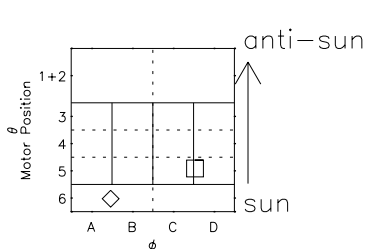

# Galileo EPD Real Elevation Anisotropies 98215

Software Version: RTELEV\_MEAN V 1.20  
Data Production: 06-03-00  
Plot Production: Sun Sep 16 10:20:49 2001  
Color File: wondr3  
Geofactor File: 1.1

00:00:00 1998-215	215-06	215-12	215-18	00:00:00 1998-216	
+	+	+	+	+	X JSE(R <sub>j</sub> )
-85.23	-86.21	-87.19	-88.17	-89.14	Y JSE(R <sub>j</sub> )
31.04	30.83	30.61	30.40	30.19	Z JSE(R <sub>j</sub> )
1.96	2.00	2.05	2.09	2.14	

- ◇ = Jupiter look direction
- = Corotation look direction