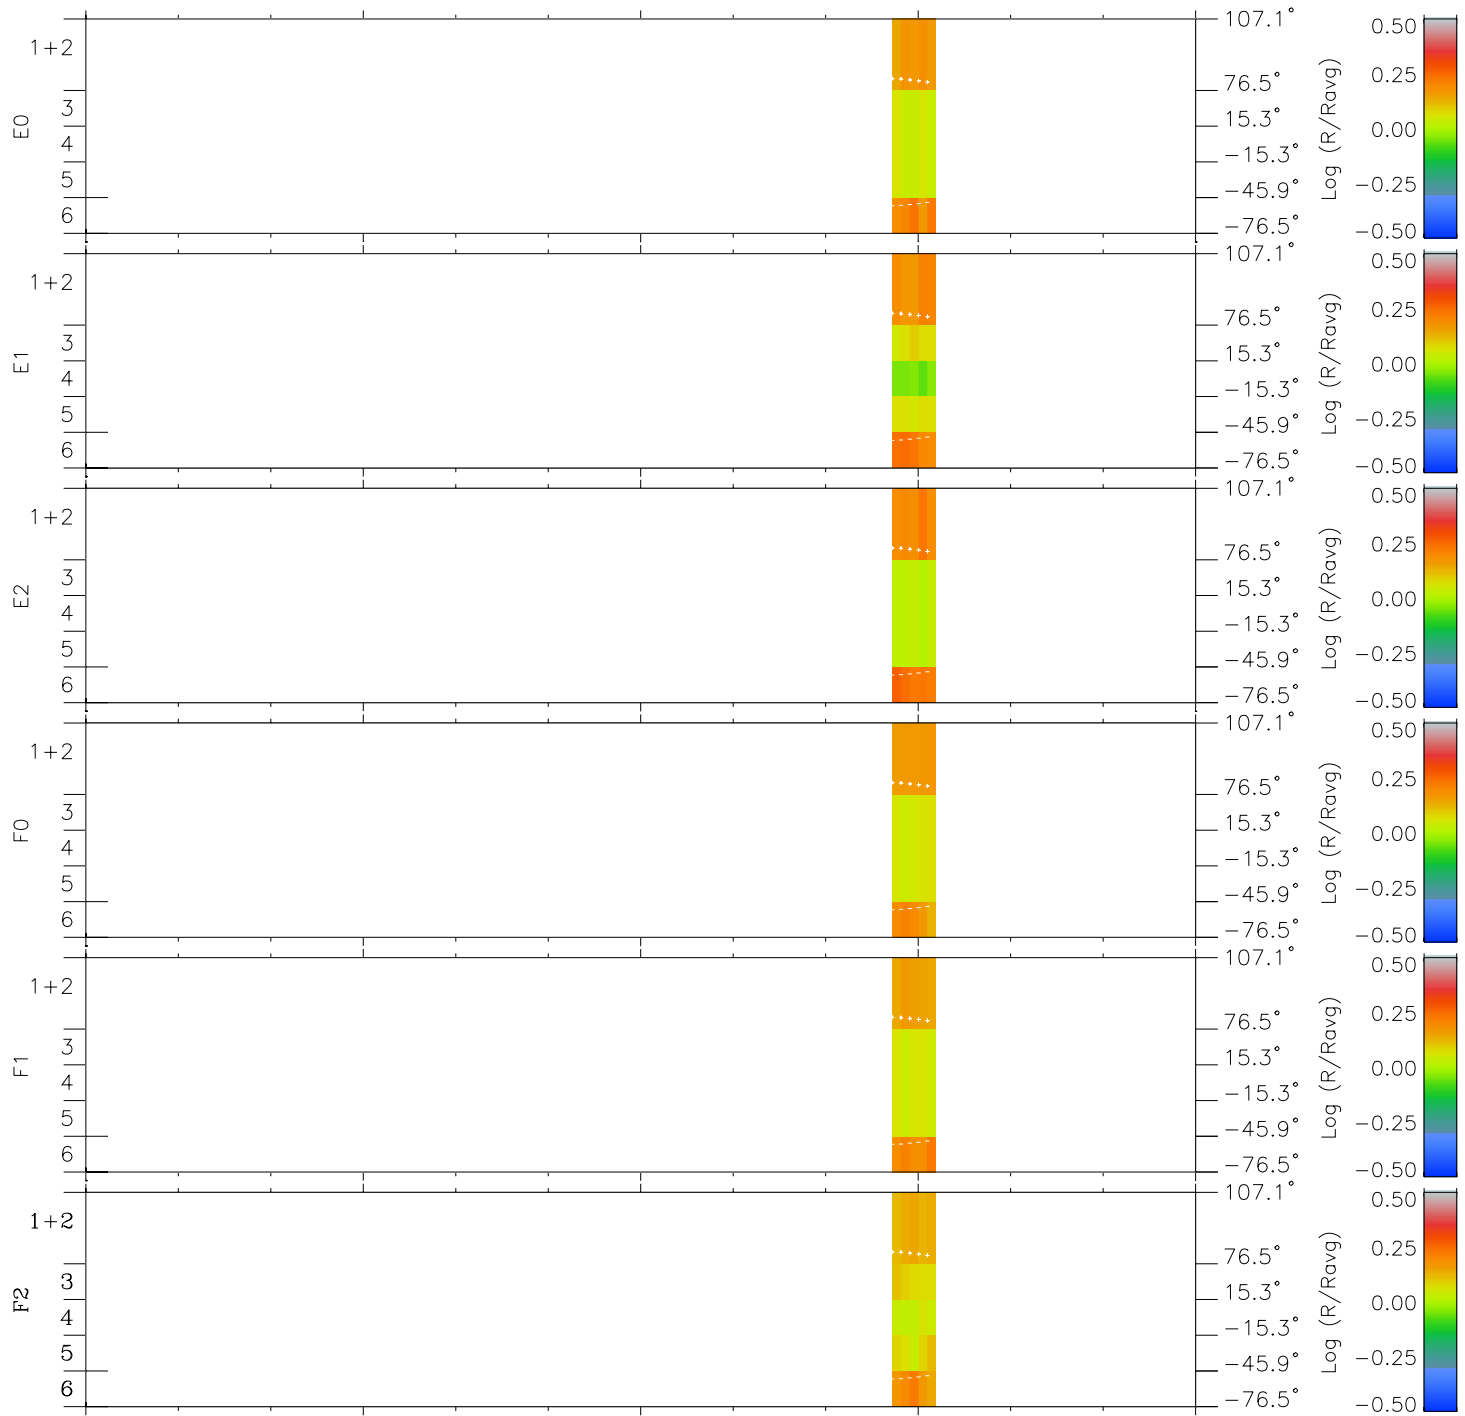

# Galileo EPD Real Elevation Anisotropies 98215

Software Version: RTELEV\_MEAN V 1.20  
Data Production: 06-03-00  
Plot Production: Sun Sep 16 10:20:49 2001  
Color File: wondr3  
Geofactor File: 1.1

00:00:00 1998-215	215-06	215-12	215-18	00:00:00 1998-216	
+	+	+	+	+	X JSE(R <sub>j</sub> )
-85.23	-86.21	-87.19	-88.17	-89.14	Y JSE(R <sub>j</sub> )
31.04	30.83	30.61	30.40	30.19	Z JSE(R <sub>j</sub> )
1.96	2.00	2.05	2.09	2.14	

- ◇ = Jupiter look direction
- = Corotation look direction