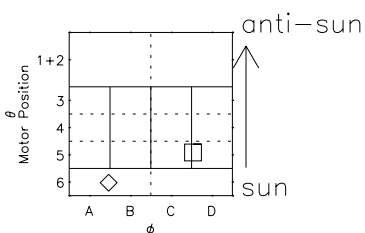

Galileo EPD Real Elevation Anisotropies 98215

Software Version: RTELEV_NORM V 1.20
Data Production: 06-03-00
Plot Production: Sun Sep 16 10:20:54 2001
Color File: wondr3
Geofactor File: 1.1

00:00:00 1998-215	215-06	215-12	215-18	00:00:00 1998-216	
+	+	+	+	+	X JSE(R _j)
-85.23	-86.21	-87.19	-88.17	-89.14	Y JSE(R _j)
31.04	30.83	30.61	30.40	30.19	Z JSE(R _j)
1.96	2.00	2.05	2.09	2.14	

- ◇ = Jupiter look direction
- = Corotation look direction