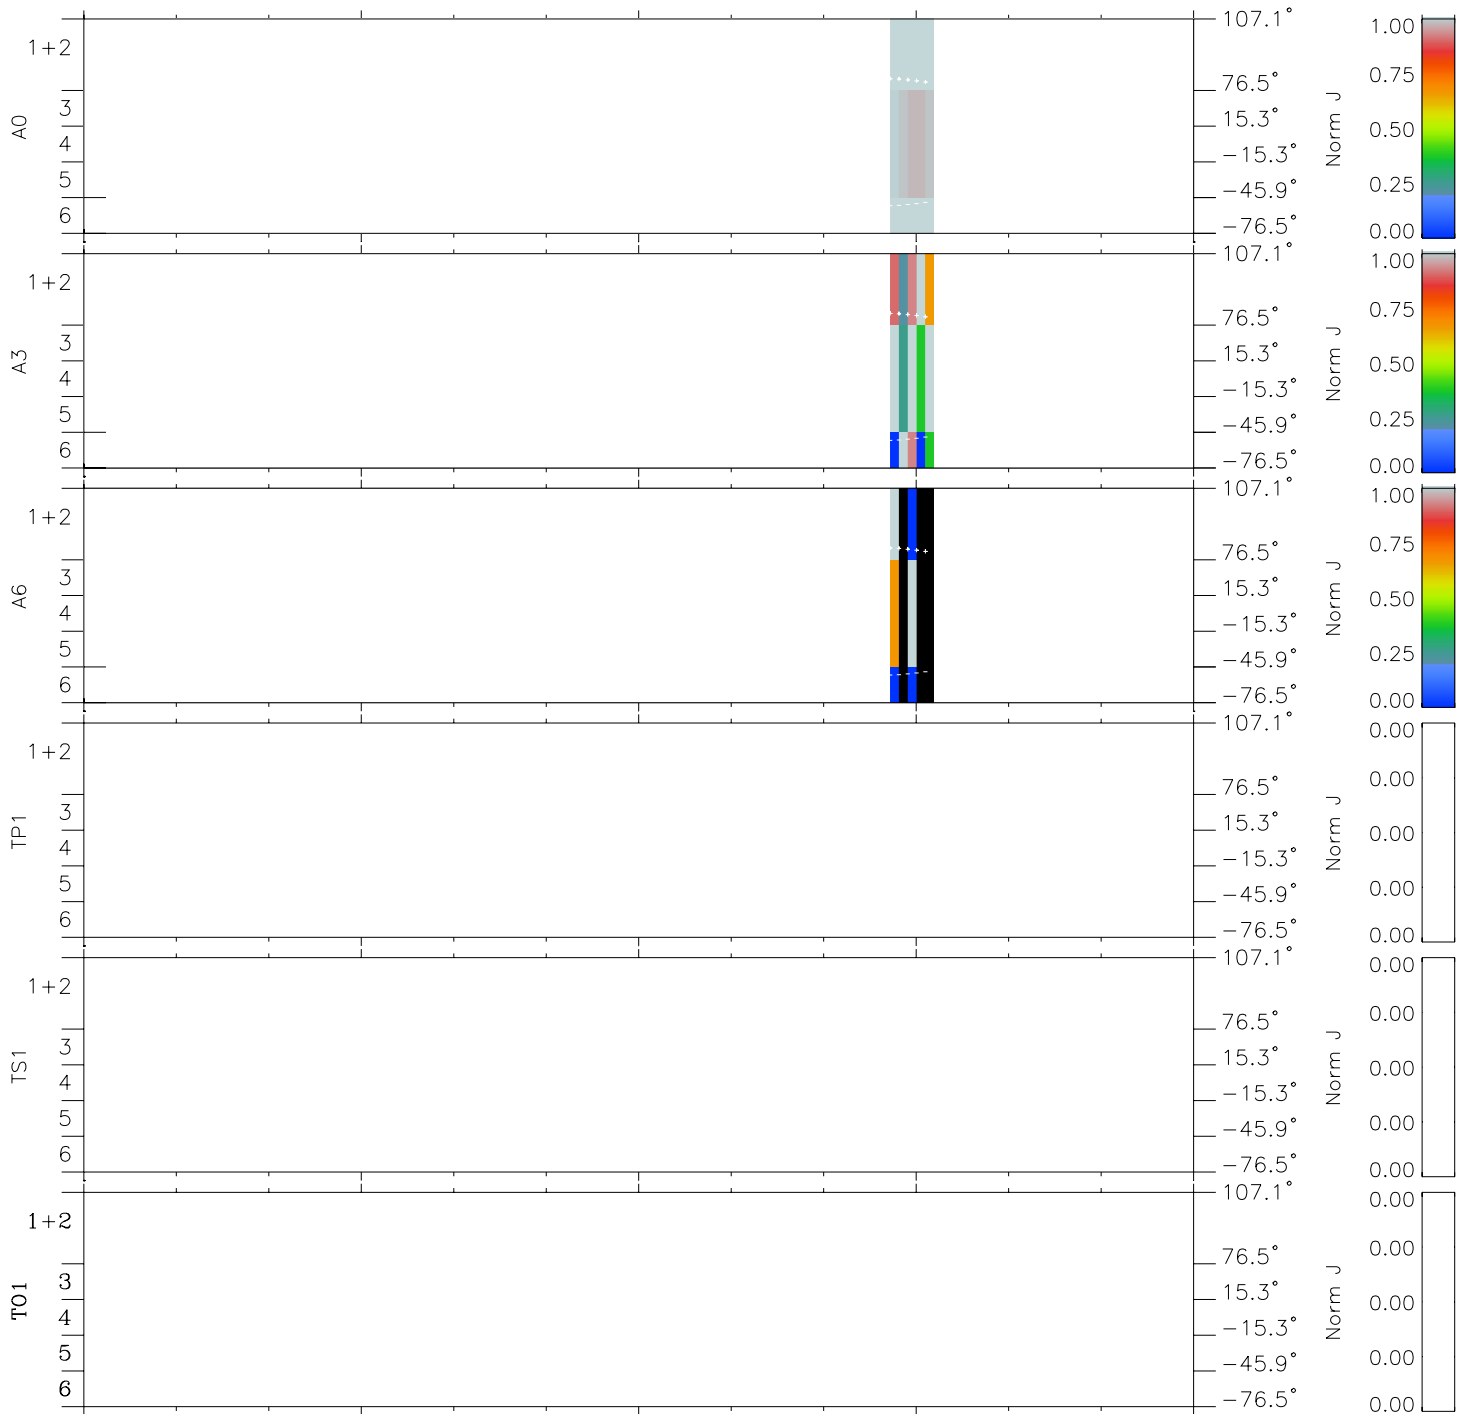

Galileo EPD Real Elevation Anisotropies 98215

Software Version: RTELEV_NORM V 1.20
Data Production: 06-03-00
Plot Production: Sun Sep 16 10:20:54 2001
Color File: wondr3
Geofactor File: 1.1

00:00:00 1998-215	215-06	215-12	215-18	00:00:00 1998-216	
+	+	+	+	+	X JSE(R _j)
-85.23	-86.21	-87.19	-88.17	-89.14	Y JSE(R _j)
31.04	30.83	30.61	30.40	30.19	Z JSE(R _j)
1.96	2.00	2.05	2.09	2.14	

- ◇ = Jupiter look direction
- = Corotation look direction