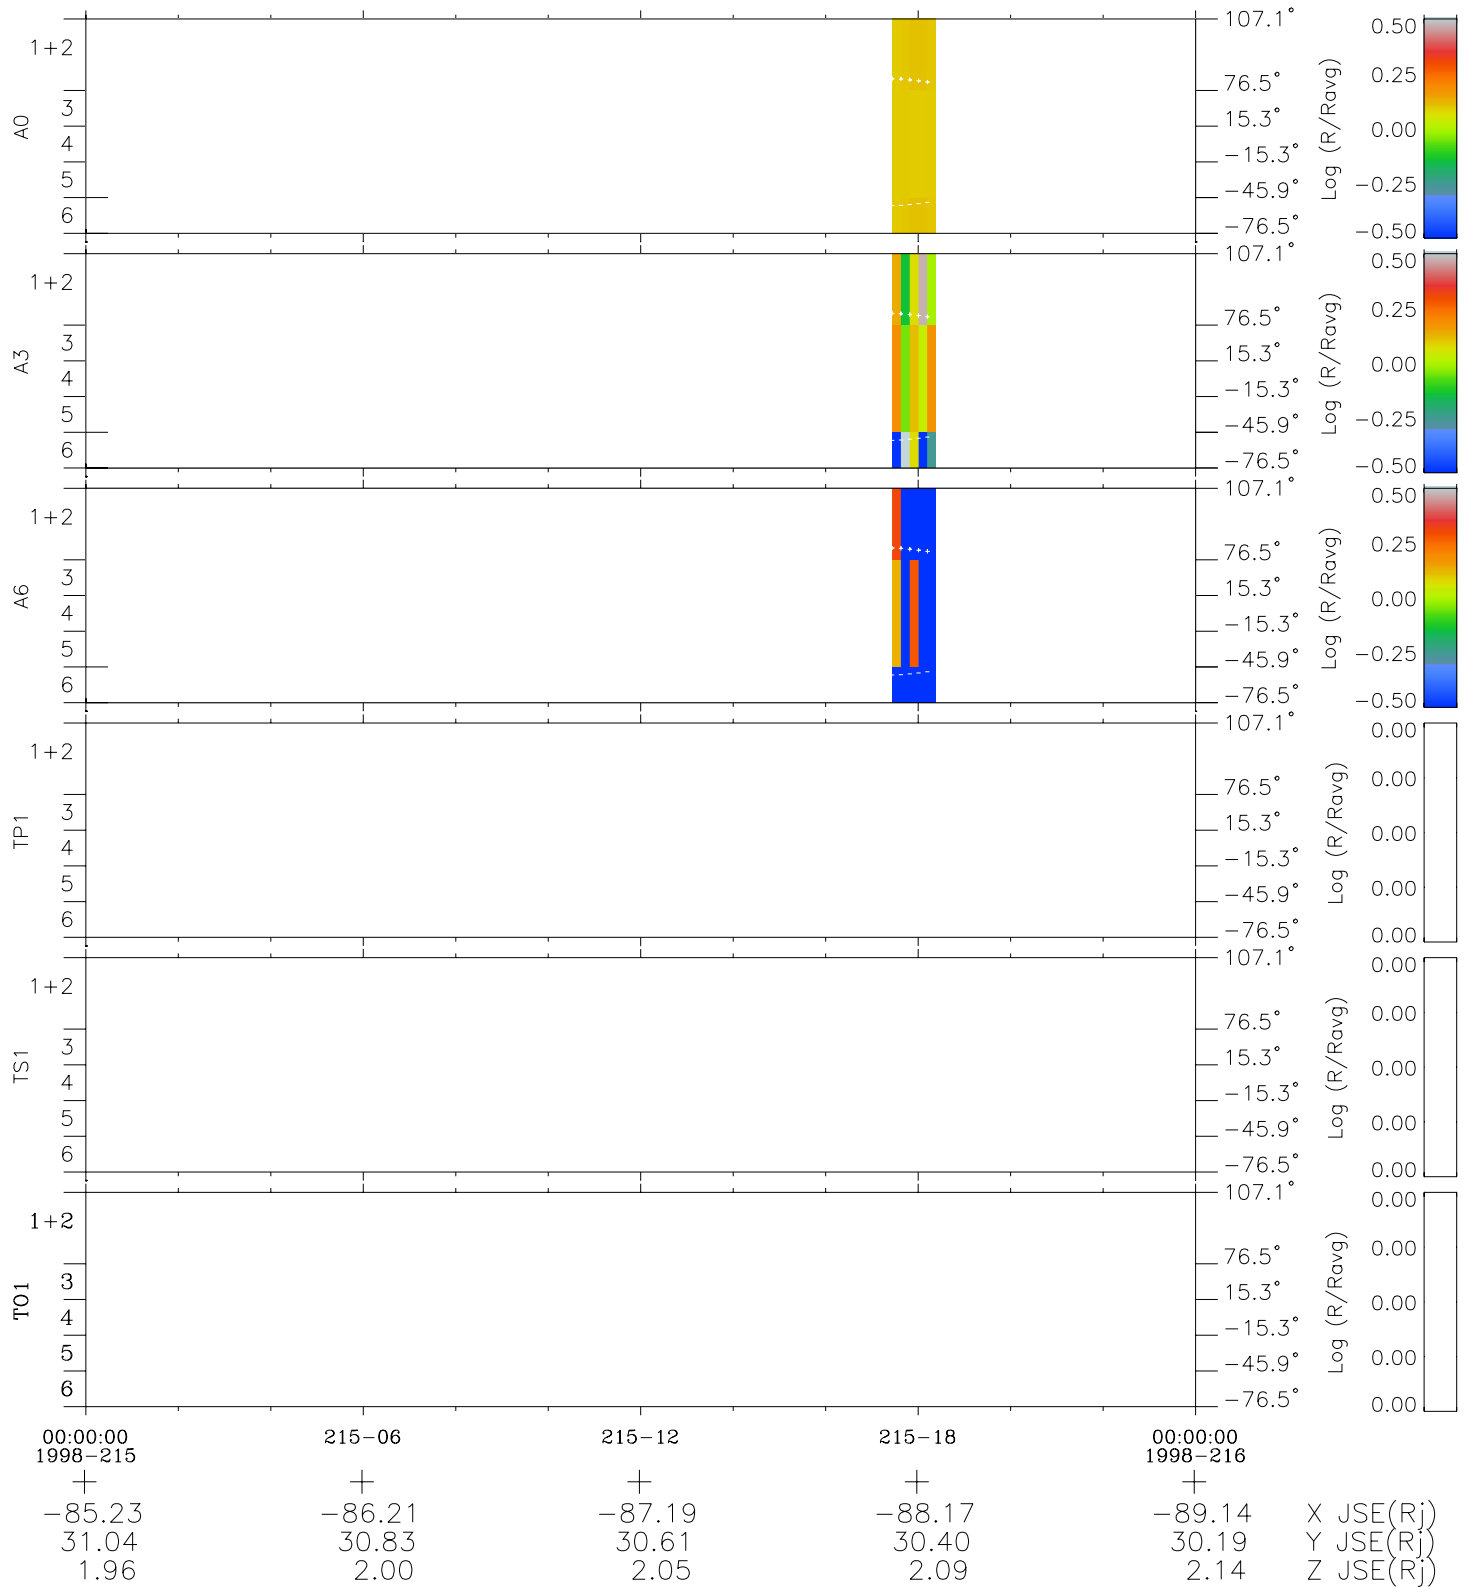

# Galileo EPD Real Elevation Anisotropies 98215

Software Version: RTELEV\_MEAN V 1.20  
 Data Production: 06-03-00  
 Plot Production: Sun Sep 16 10:20:47 2001  
 Color File: wondr3  
 Geofactor File: 1.1

- ◇ = Jupiter look direction
- = Corotation look direction