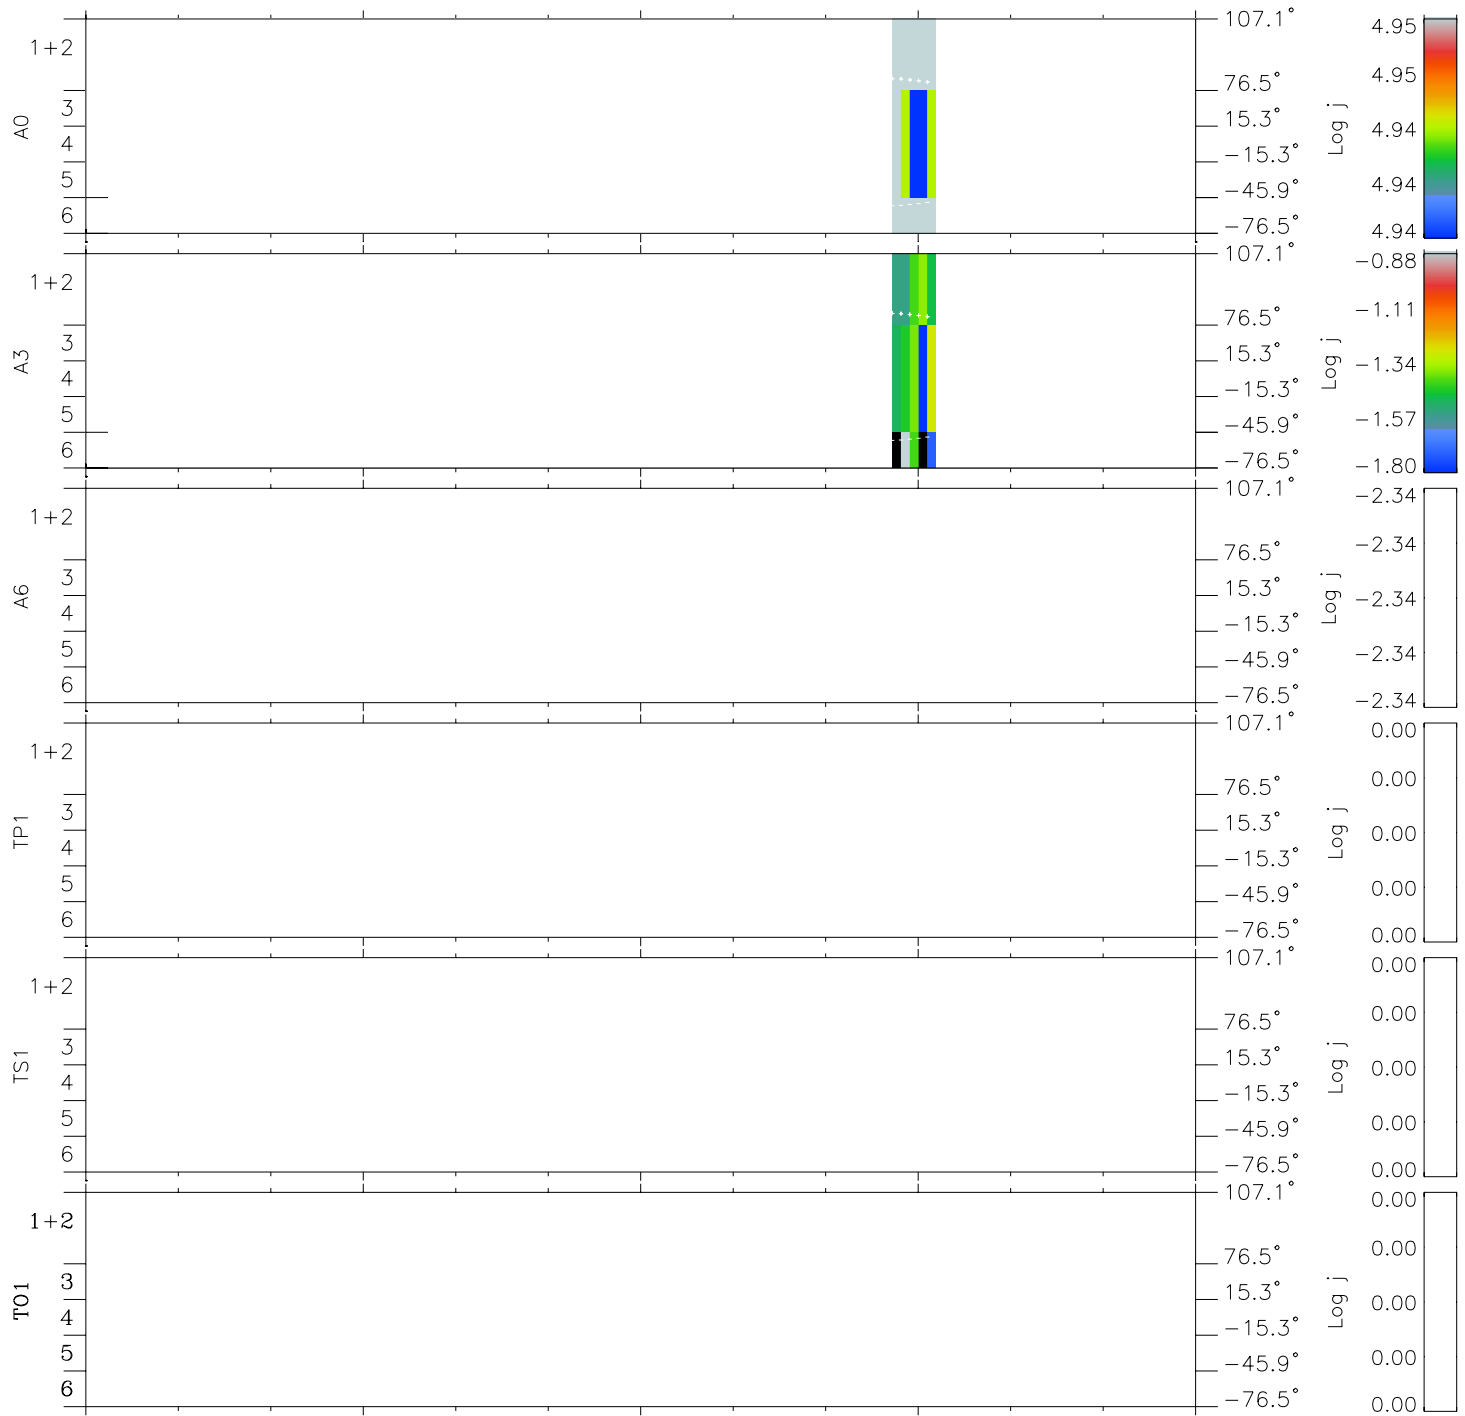

Galileo EPD Real Elevation Anisotropies 98215

Software Version: RTELEV_FLUX V 1.20
Data Production: 06-03-00
Plot Production: Sun Sep 16 10:20:51 2001
Color File: wondr3
Geofactor File: 1.1

00:00:00 1998-215	215-06	215-12	215-18	00:00:00 1998-216	X JSE(R _j)
+	+	+	+	+	Y JSE(R _j)
-85.23	-86.21	-87.19	-88.17	-89.14	Z JSE(R _j)
31.04	30.83	30.61	30.40	30.19	
1.96	2.00	2.05	2.09	2.14	

- ◇ = Jupiter look direction
- = Corotation look direction