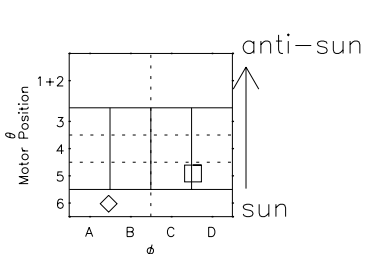

Galileo EPD Real Elevation Anisotropies 98215

Software Version: RTELEV_FLUX V 1.20
Data Production: 06-03-00
Plot Production: Sun Sep 16 10:20:51 2001
Color File: wondr3
Geofactor File: 1.1

00:00:00 1998-215	215-06	215-12	215-18	00:00:00 1998-216	X JSE(R _j)
+	+	+	+	+	Y JSE(R _j)
-85.23	-86.21	-87.19	-88.17	-89.14	Z JSE(R _j)
31.04	30.83	30.61	30.40	30.19	
1.96	2.00	2.05	2.09	2.14	

- ◇ = Jupiter look direction
- = Corotation look direction