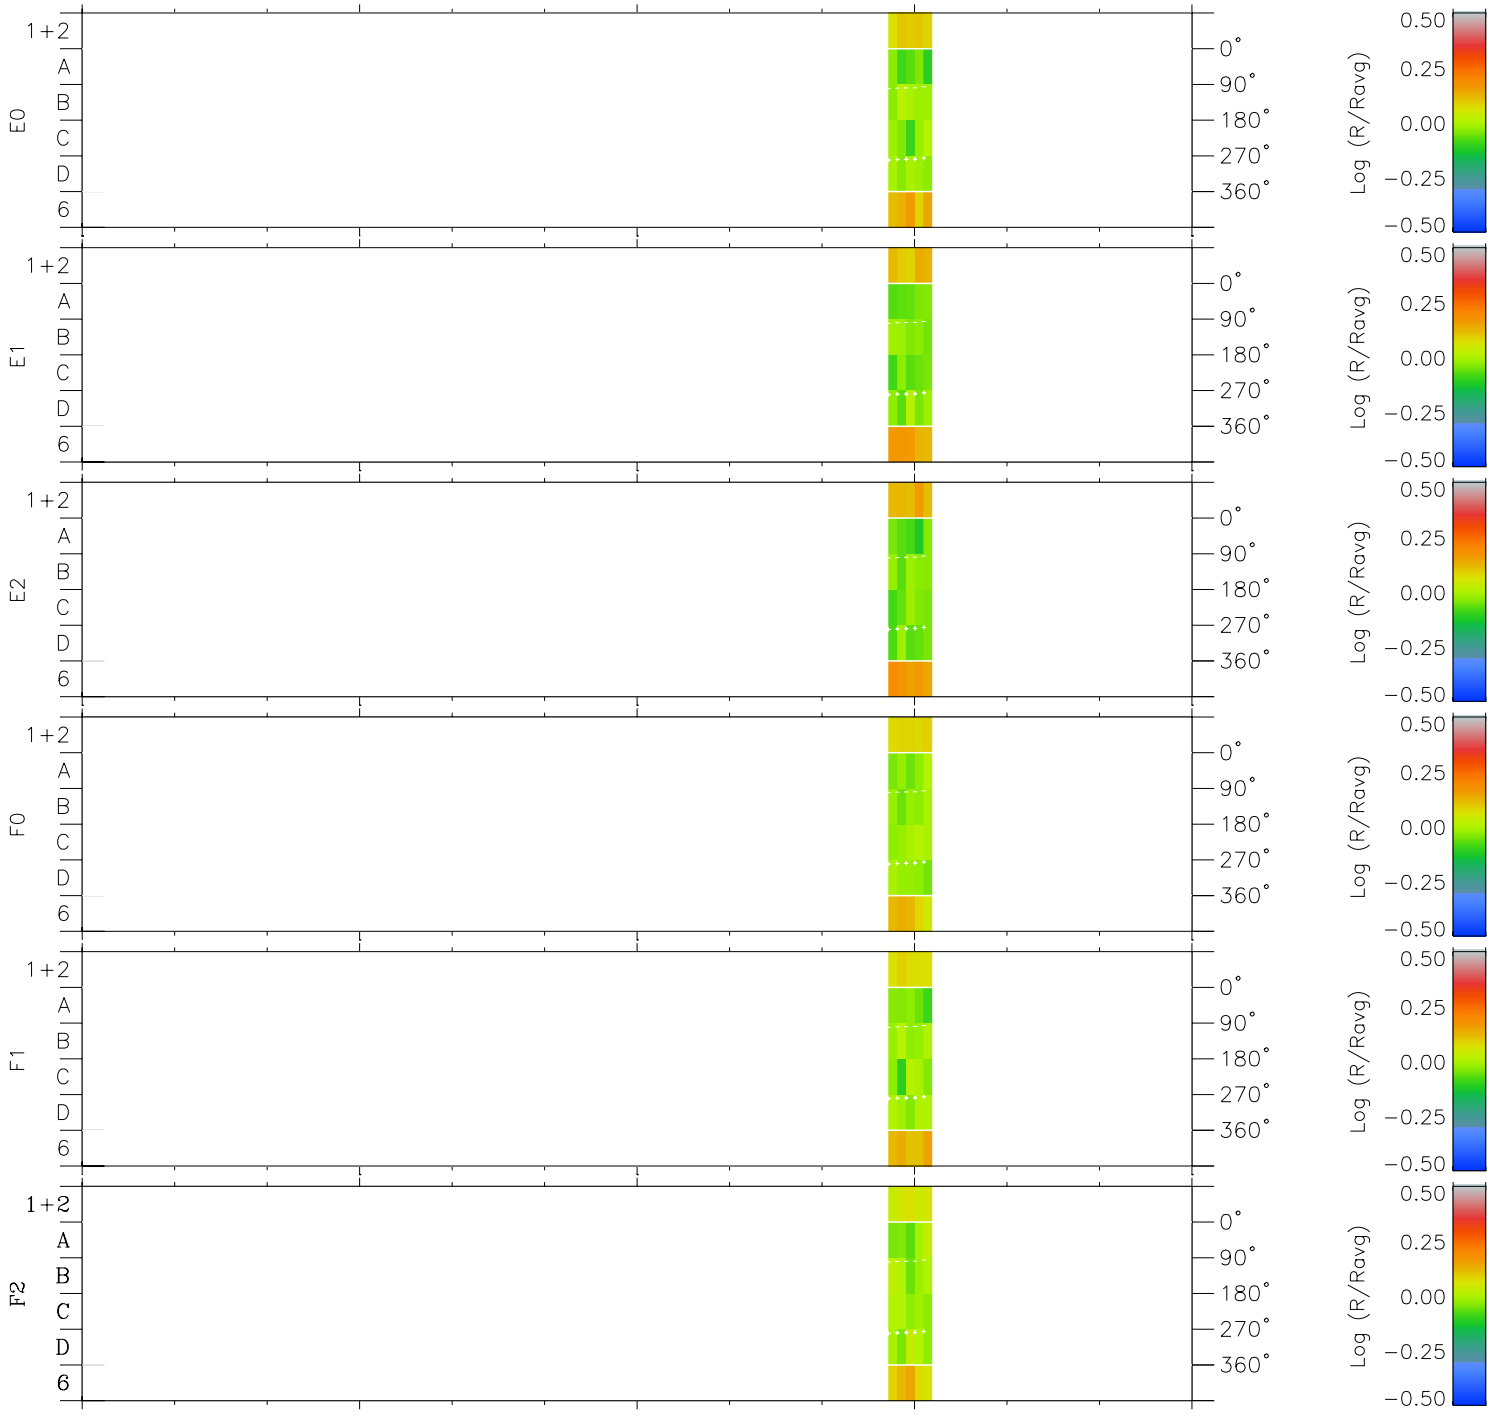

Galileo EPD Real Time Azimuth Anisotropies 98215

Software Version: RTAZIM_MEAN V 1.20
 Data Production: 06-03-00
 Plot Production: Sun Sep 16 10:21:00 2001
 Color File: wondr3
 Geofactor File: 1.1

00:00:00 1998-215	215-06	215-12	215-18	00:00:00 1998-216	
+	+	+	+	+	X JSE(R_j)
-85.23	-86.21	-87.19	-88.17	-89.14	Y JSE(R_j)
31.04	30.83	30.61	30.40	30.19	Z JSE(R_j)
1.96	2.00	2.05	2.09	2.14	

- \diamond = Jupiter look direction
- \square = Corotation look direction