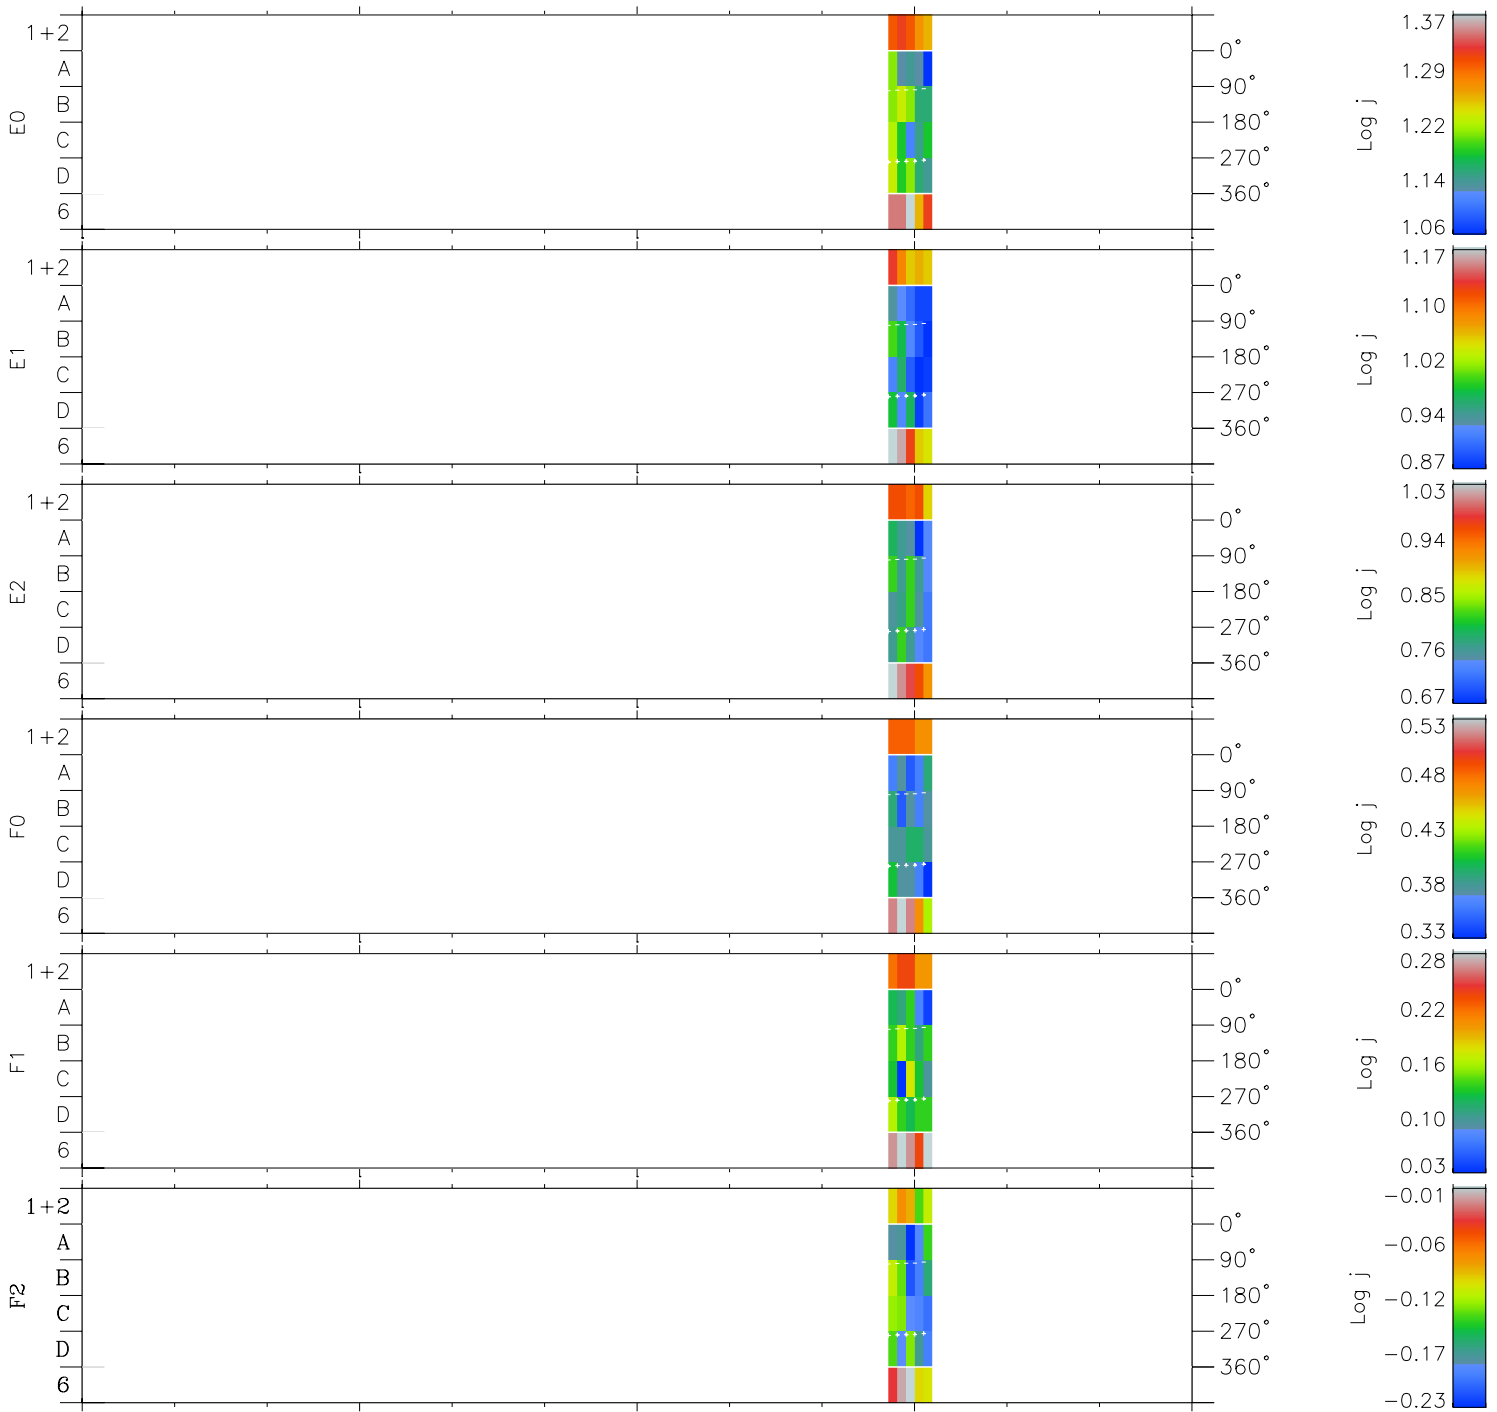

# Galileo EPD Real Time Azimuth Anisotropies 98215

Software Version: RTAZIM\_FLUX V 1.20  
 Data Production: 06-03-00  
 Plot Production: Sun Sep 16 10:21:04 2001  
 Color File: wondr3  
 Geofactor File: 1.1

00:00:00 1998-215	215-06	215-12	215-18	00:00:00 1998-216	
+	+	+	+	+	X JSE(R <sub>j</sub> )
-85.23	-86.21	-87.19	-88.17	-89.14	Y JSE(R <sub>j</sub> )
31.04	30.83	30.61	30.40	30.19	Z JSE(R <sub>j</sub> )
1.96	2.00	2.05	2.09	2.14	

- ◇ = Jupiter look direction
- = Corotation look direction